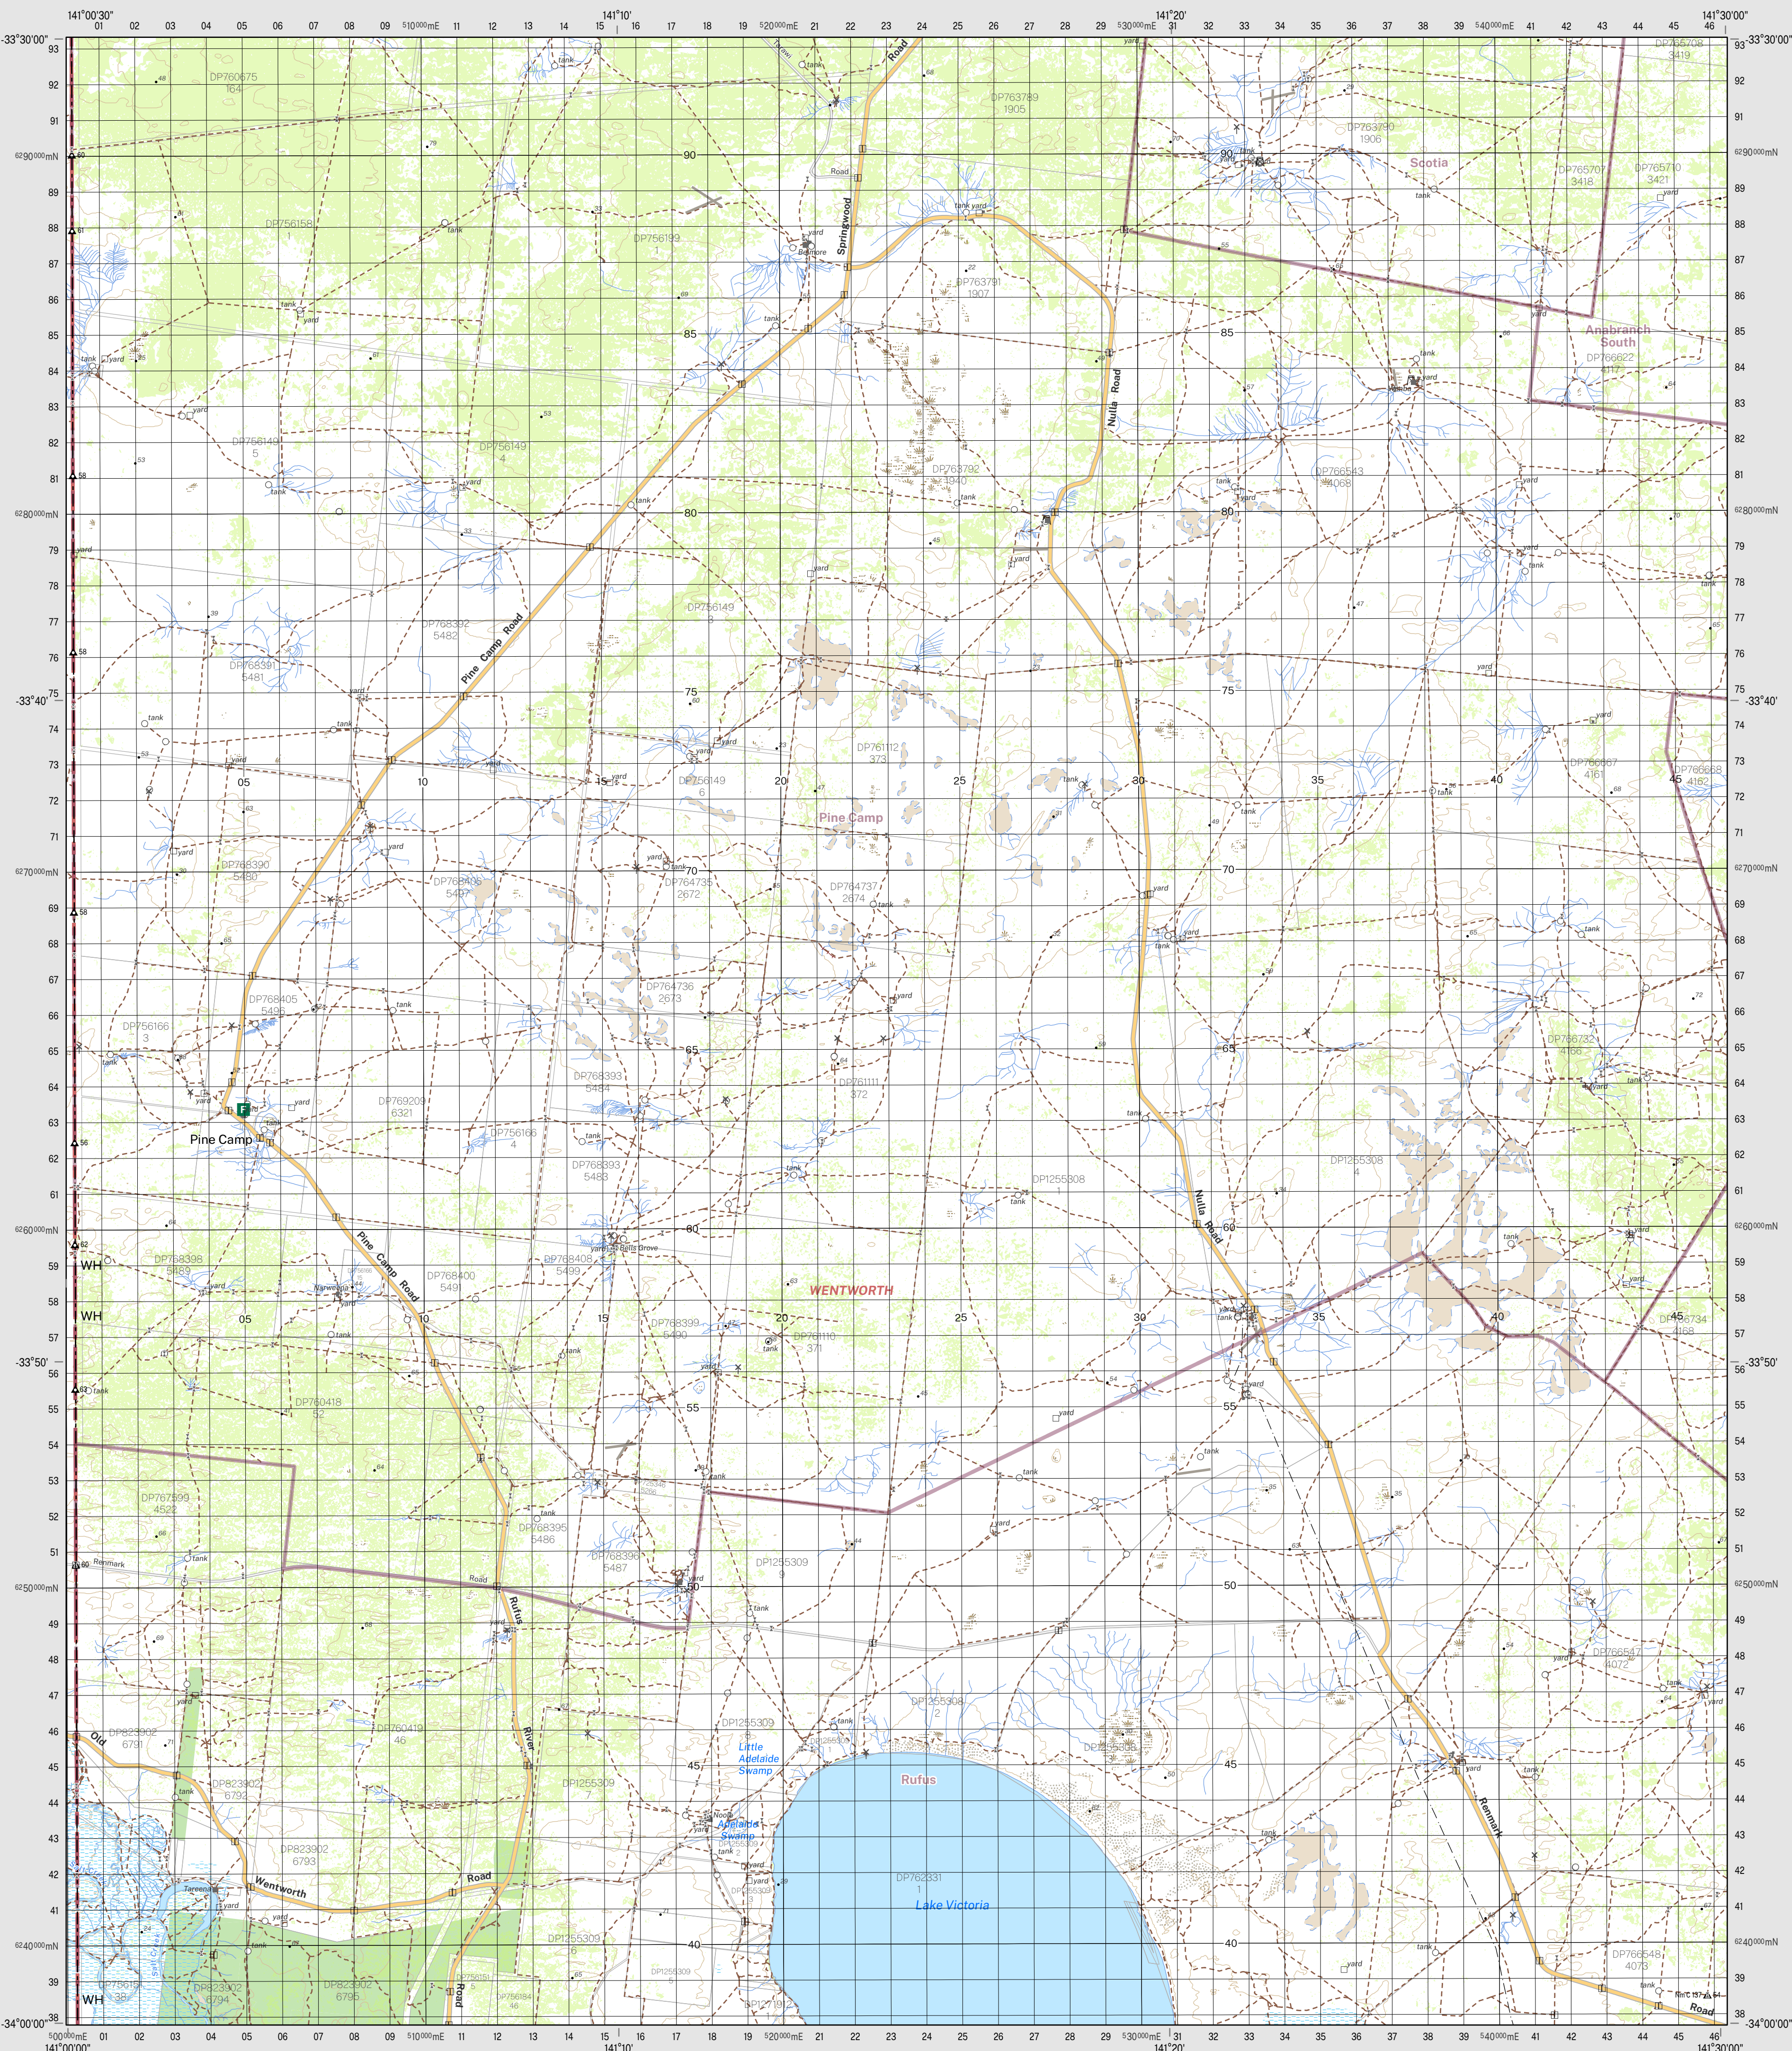

CONTOUR INTERVAL 20 METRES

Magnetic North is approximately 8.88°E of Grid North
DCS Spatial Services has applied the Creative Commons Attribution 4.0 International Licence...

- Legend listing symbols for roads, railways, water features, buildings, and other geographical features.

Disclaimer: The publisher of and/or contributors to this publication accept no responsibility for the accuracy, completeness, or relevance to the user's purpose or omission of errors therein...

Topographic Map

LAKE VICTORIA
1:100 000

7130
October 2022

GDA2020

LAKE VICTORIA 7130

THIS MAP MAY CONTAIN AUTOMATION ERRORS OR OMISSIONS.

LAKE VICTORIA 7130

LAKE VICTORIA 7130

LAKE VICTORIA 7130