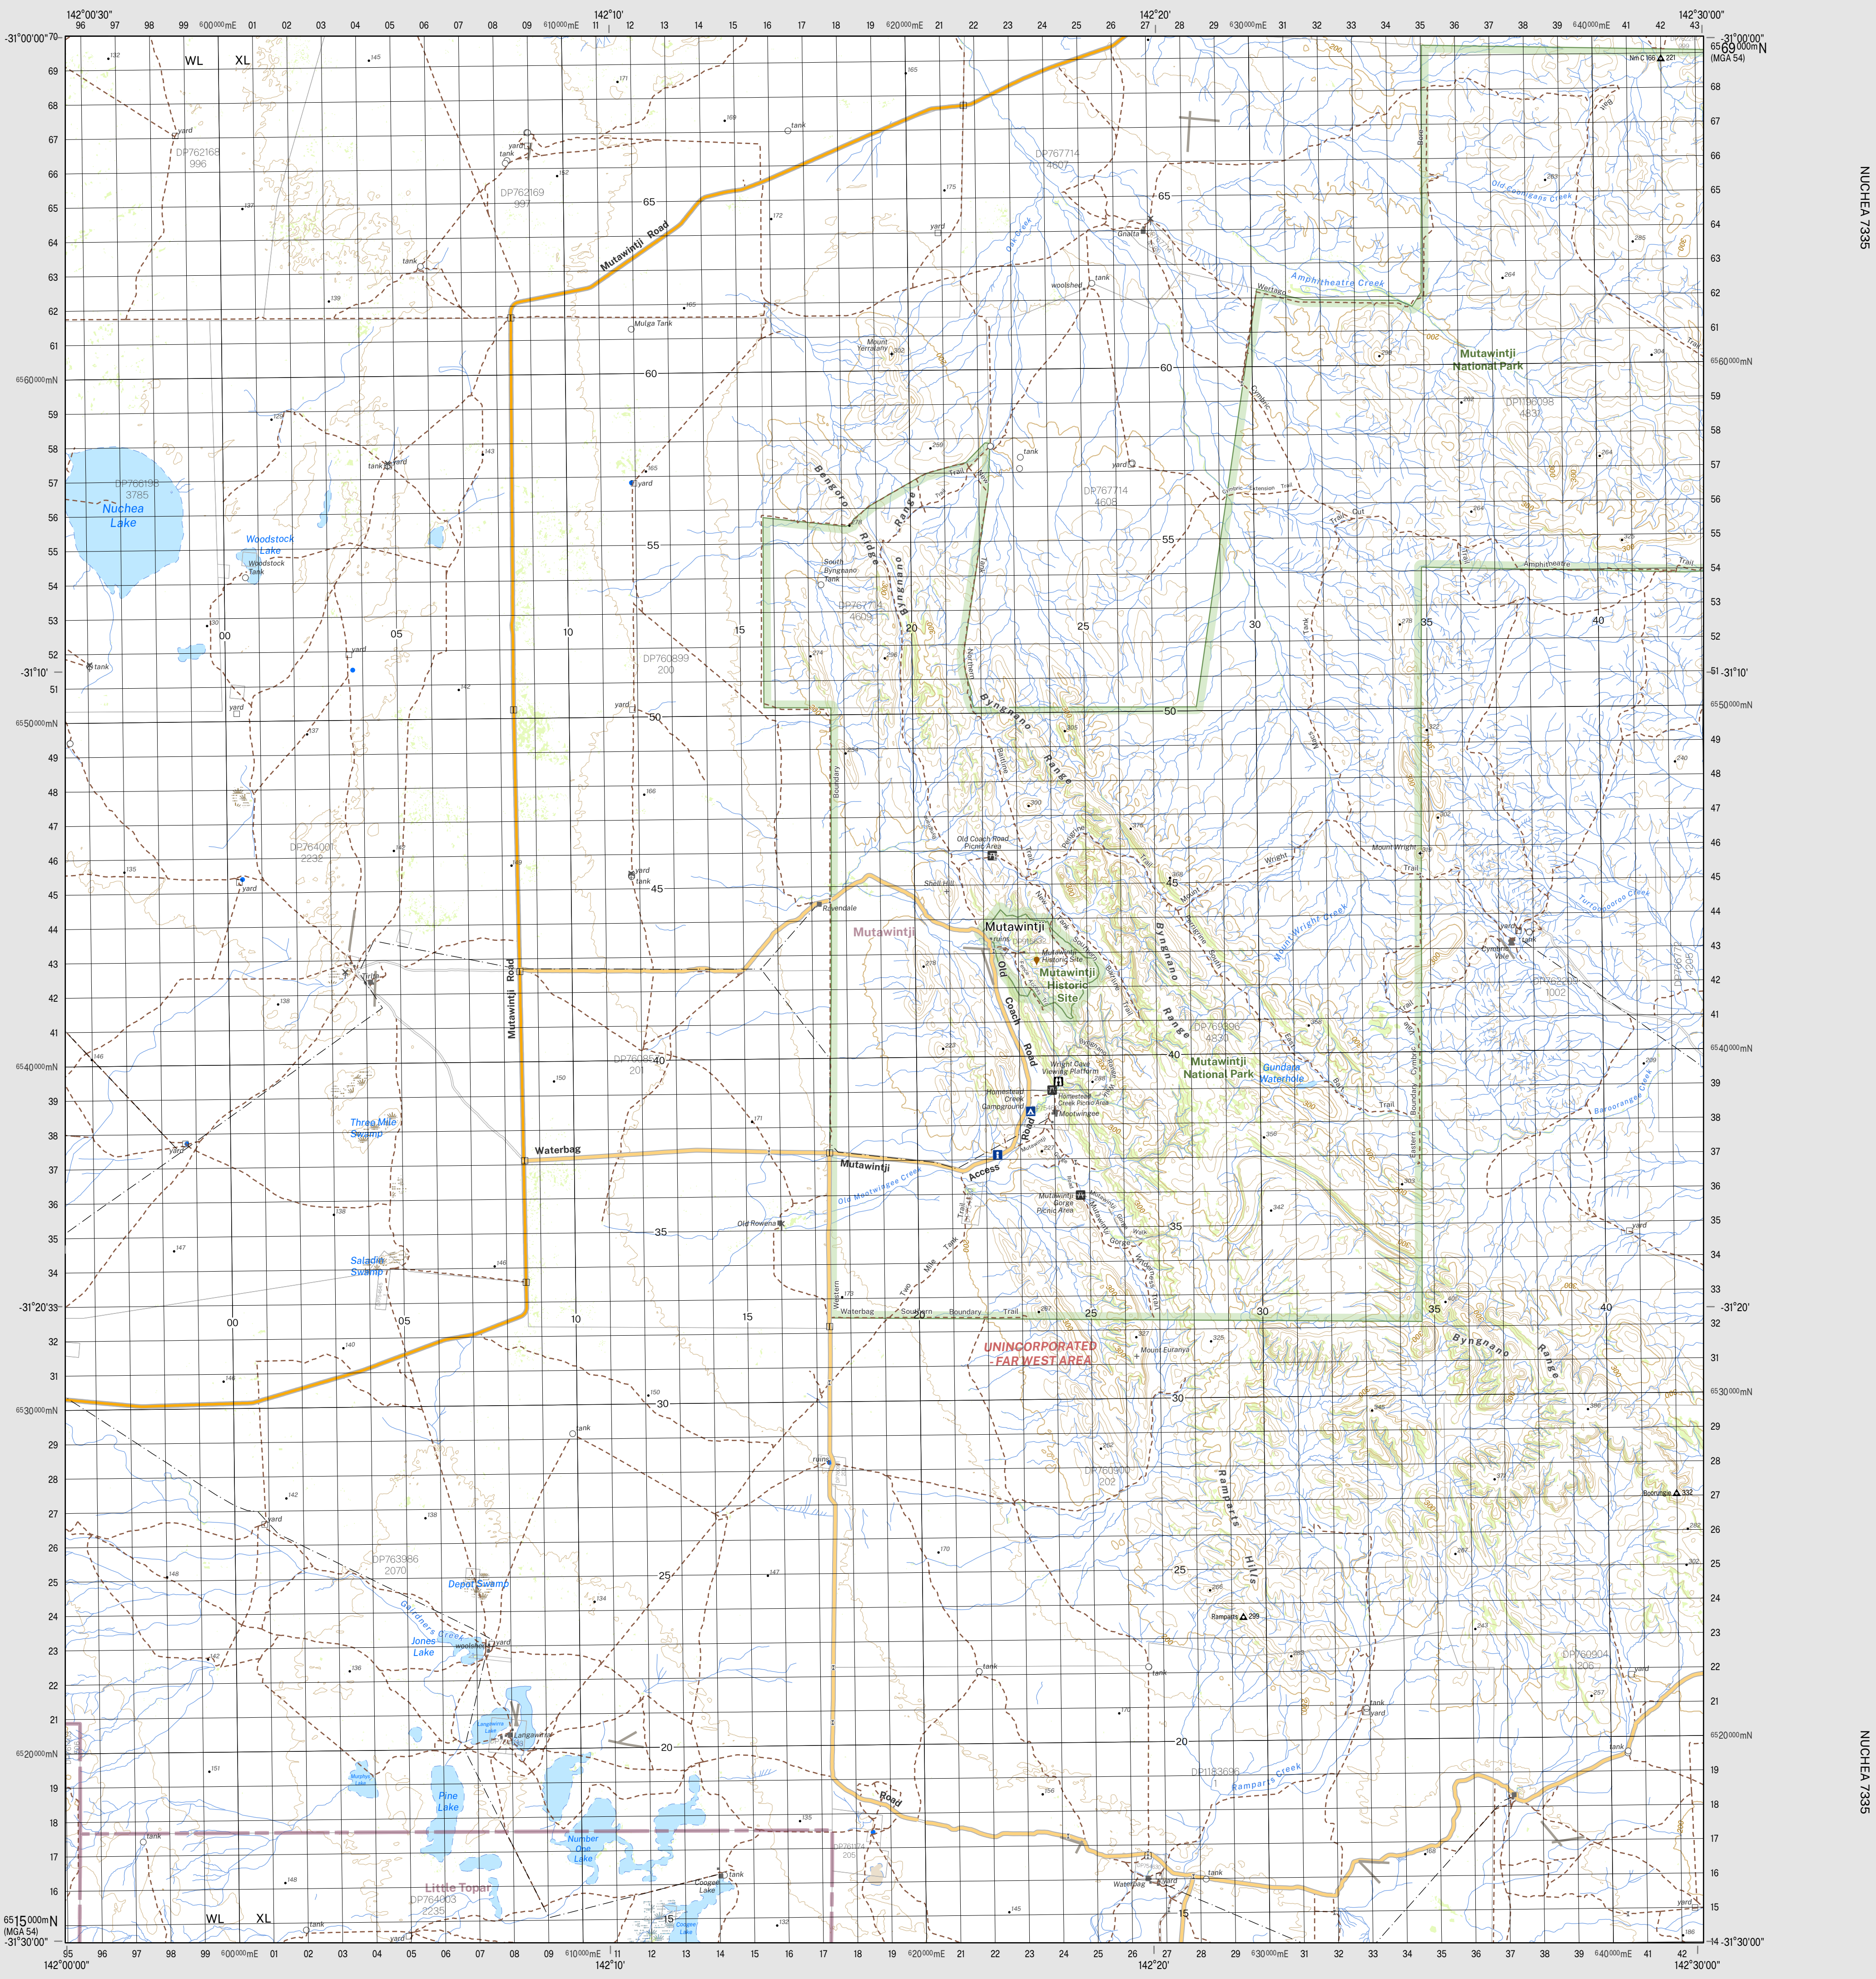

CONTOUR INTERVAL 20 METRES

Magnetic North is approximately 8.61°E of Grid North
DCS Spatial Services has applied the Creative Commons Attribution 4.0 International Licence...

- Legend listing symbols for roads, railways, water features, buildings, and other landmarks with their corresponding map symbols.

Disclaimer: The publisher of and/or contributors to this publication accept no responsibility for the accuracy, completeness, or relevance to the user's purpose or omission of errors therein...

Topographic Map

NUCHEA 1:100 000

7335 October 2022

Grid reference table showing map sheet coordinates: BANCANNIA 7236, WONNAMNTA 7336, KAYRINNERA 7436, FOWLERS GAP 7235, NUCHEA 7335, GRASMERE 7435, TALTINGIAN 7234, TOPAR 7334, BUNDA 7434.

GDA2020

NUCHEA 7335

THIS MAP MAY CONTAIN AUTOMATION ERRORS OR OMISSIONS.

NUCHEA 7335

NUCHEA 7335