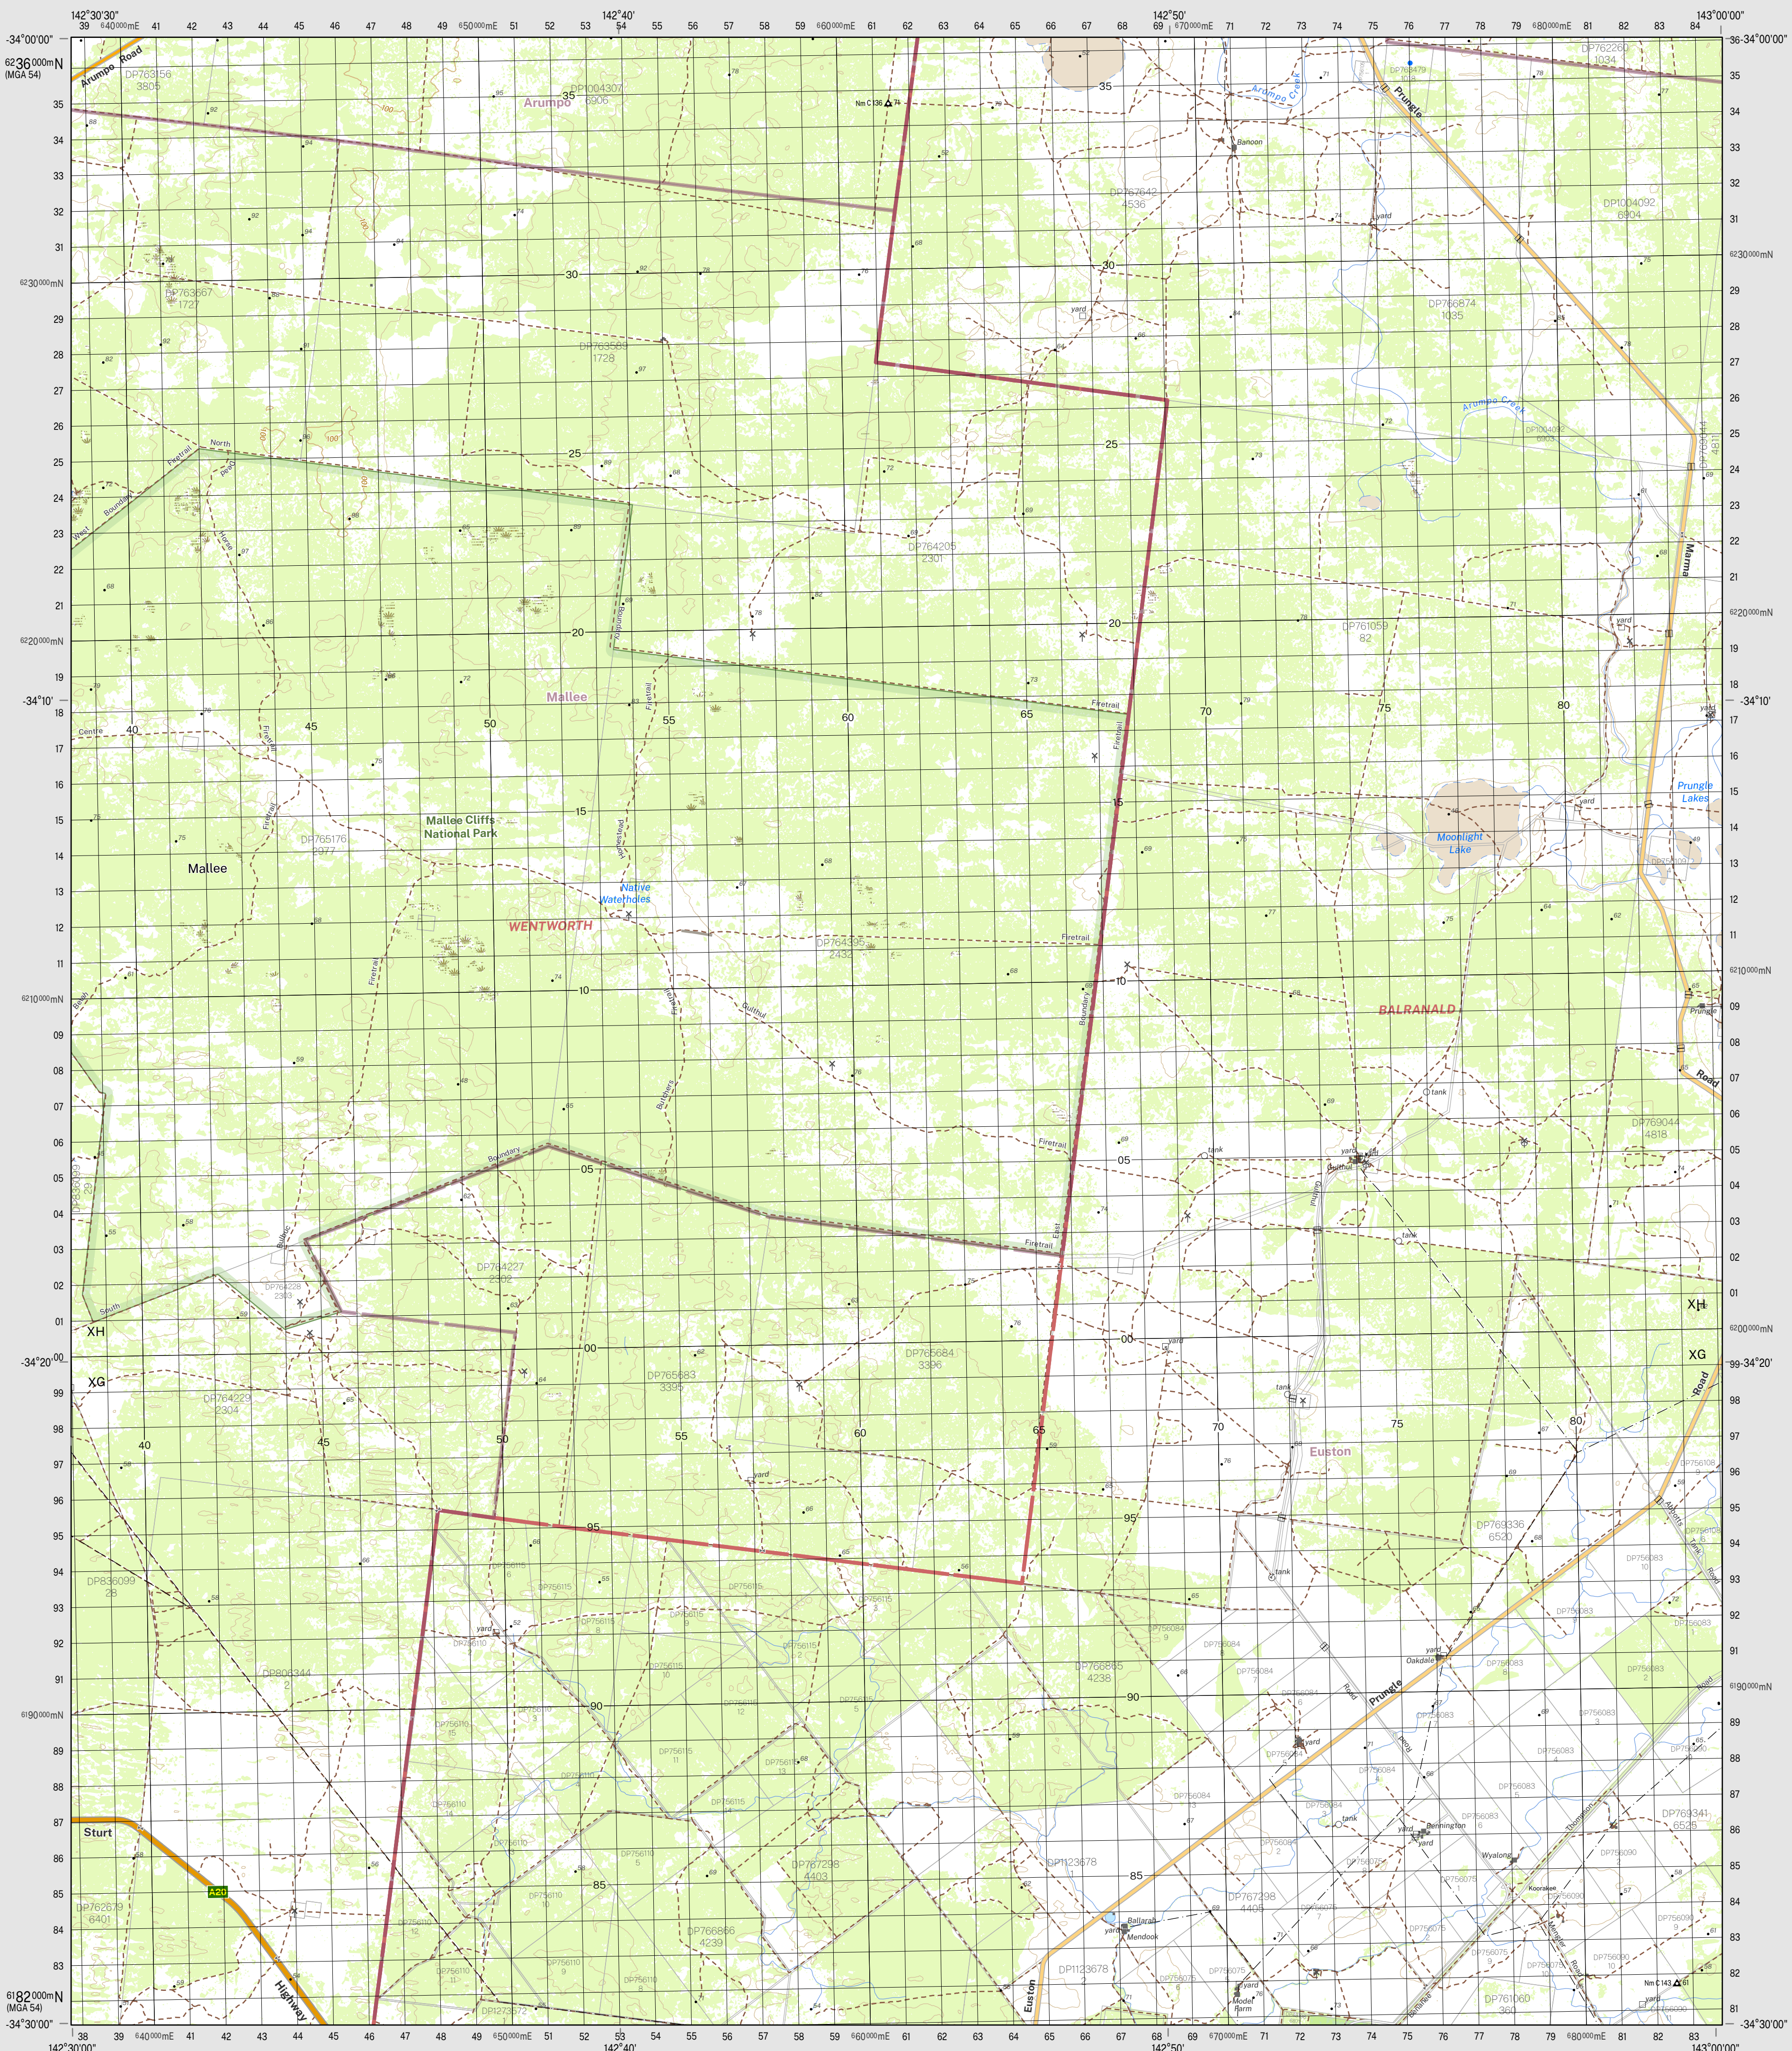

CONTOUR INTERVAL 20 METRES

Magnetic North is approximately 9.64°E of Grid North
DCS Spatial Services has applied the Creative Commons Attribution 4.0 International Licence...

- Legend listing symbols for roads, railways, water features, and other geographical features.

Disclaimer: The publisher of and/or contributors to this publication accept no responsibility for the accuracy, completeness, or relevance to the user's purpose or omission or errors therein...

Topographic Map

WILD DOG
1:100 000

7429

October 2022

GDA2020

WILD DOG 7429

WILD DOG 7429

THIS MAP MAY CONTAIN AUTOMATION ERRORS OR OMISSIONS.

WILD DOG 7429

WILD DOG 7429