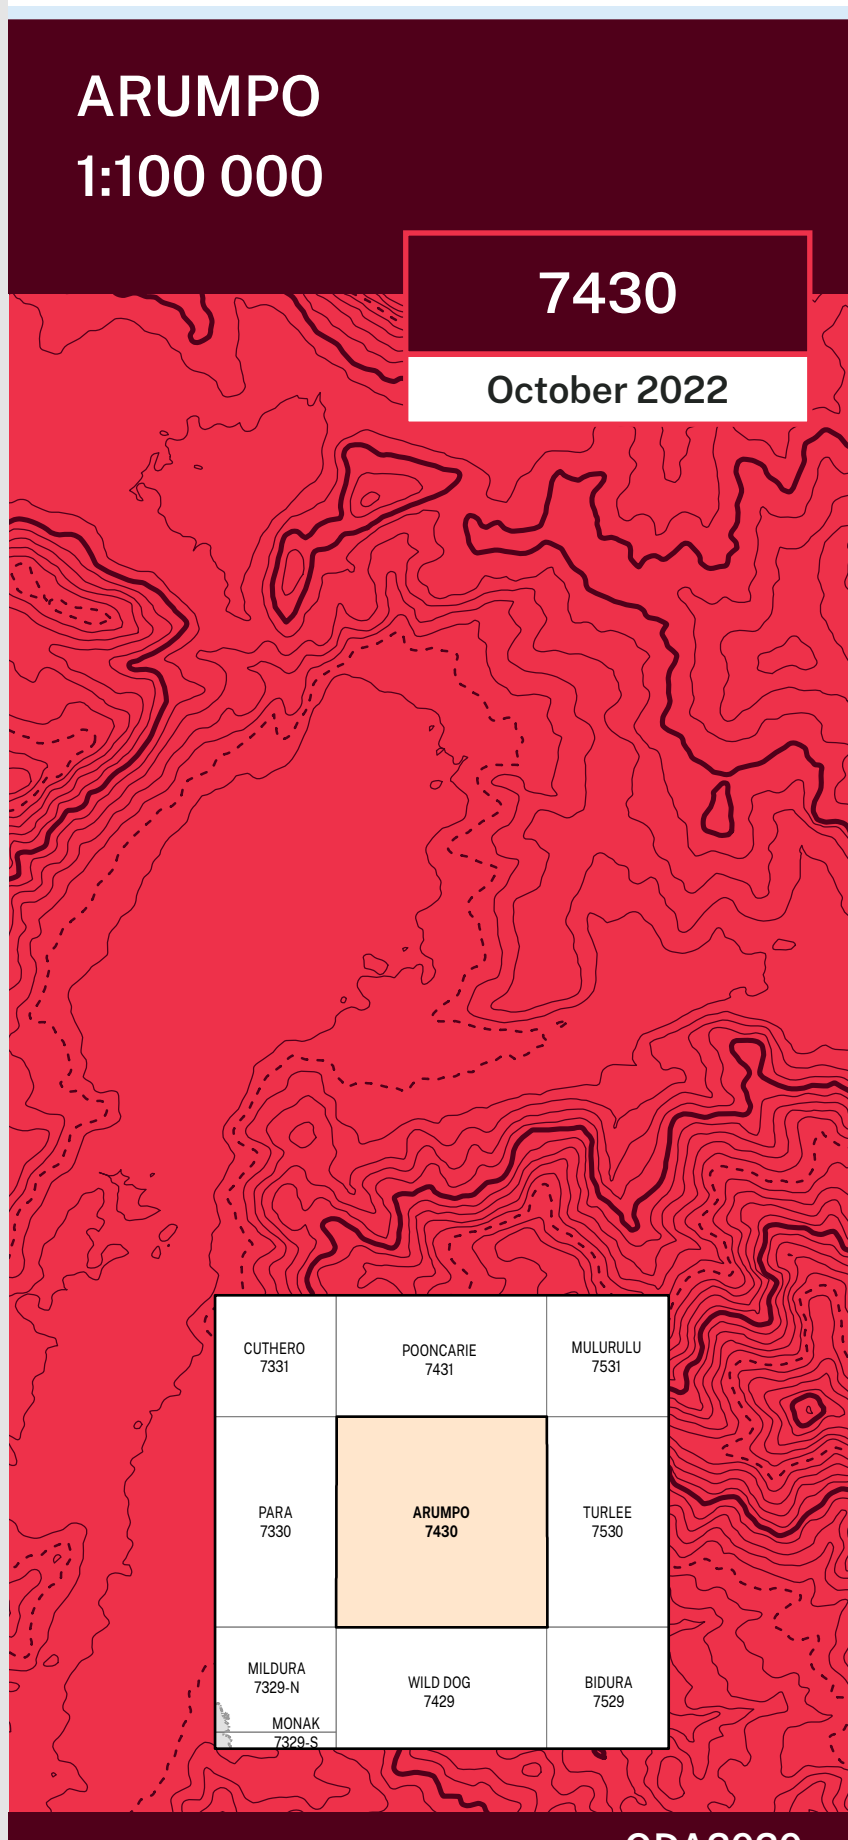

CONTOUR INTERVAL 20 METRES

Magnetic North is approximately 9.49°E of Grid North
DCS Spatial Services has applied the Creative Commons Attribution 4.0 International Licence...

- Legend listing symbols for roads, railways, airports, buildings, and various terrain features.

Disclaimer: The publisher of and/or contributors to this publication accept no responsibility for the accuracy, completeness, or relevance to the user's purpose or omission of errors therein...

Topographic Map

ARUMPO 1:100 000

7430 October 2022

Table with 3 columns and 3 rows showing map grid coordinates and names like OUTHRO 7201, POONCARE 7401, MULLURULU 7501, etc.

GDA2020

ARUMPO 7430

ARUMPO 7430

THIS MAP MAY CONTAIN AUTOMATION ERRORS OR OMISSIONS.