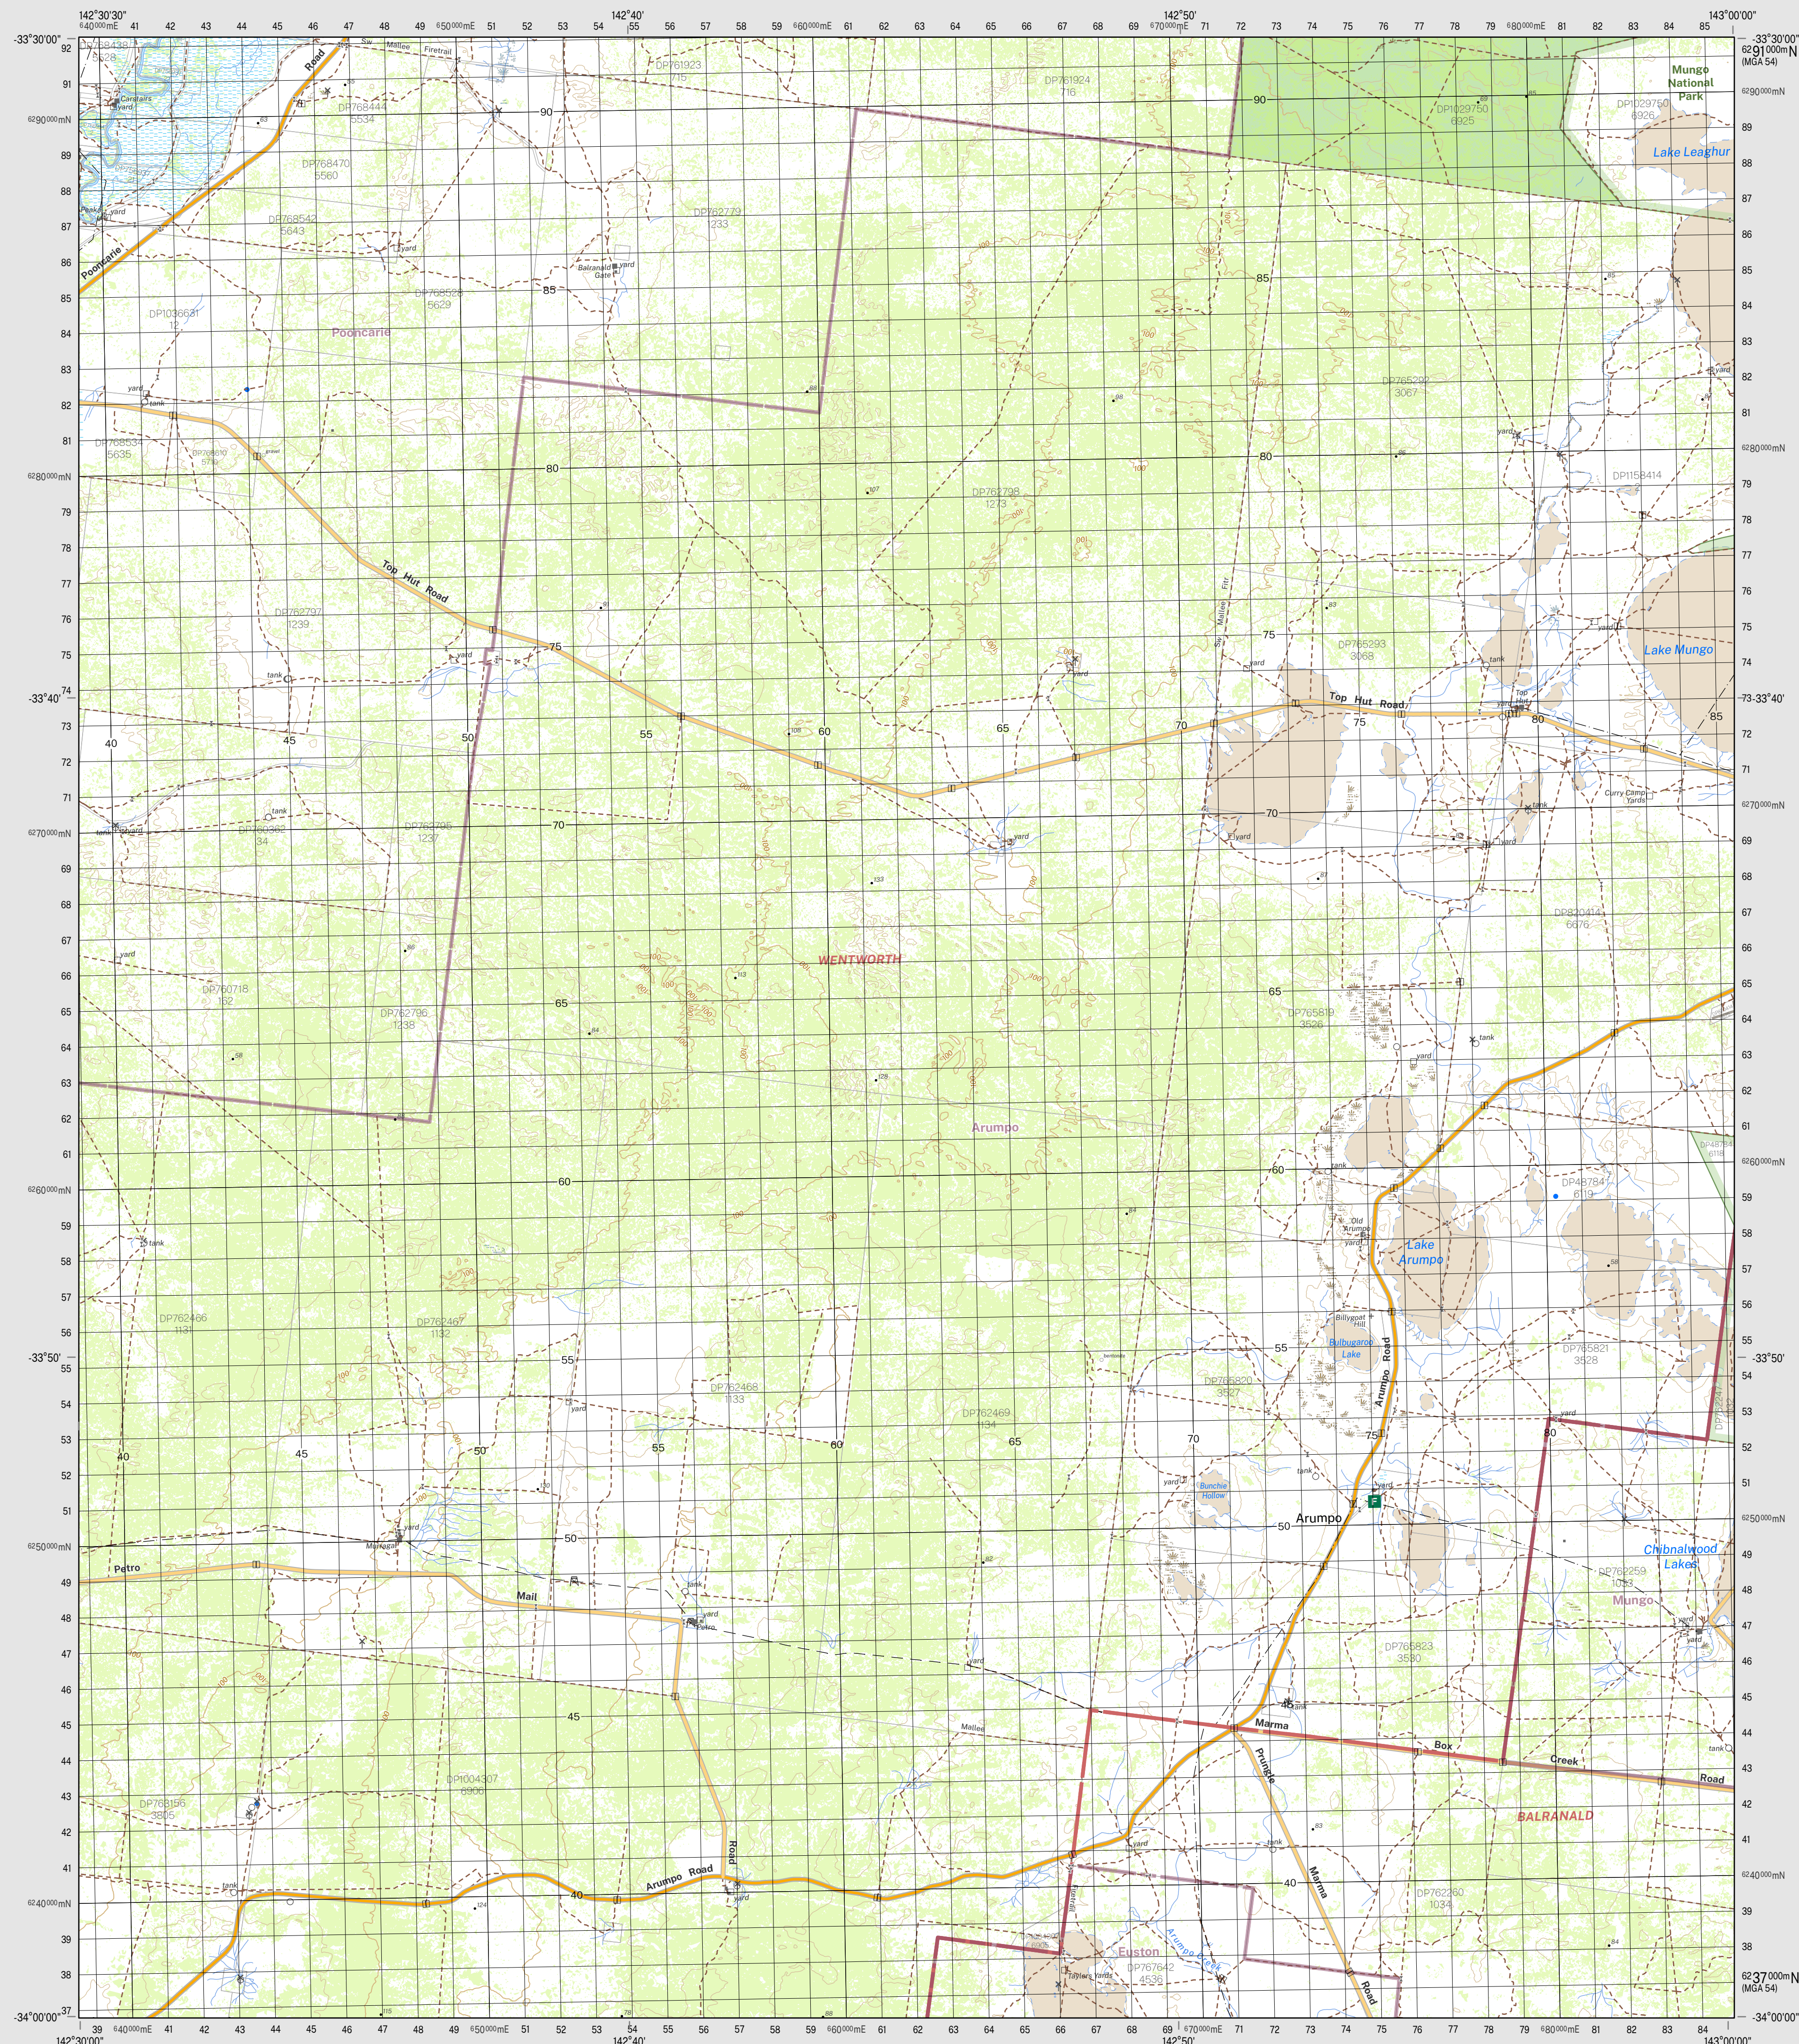

CONTOUR INTERVAL 20 METRES

Magnetic North is approximately 9.49°E of Grid North
DCS Spatial Services has applied the Creative Commons Attribution 4.0 International Licence...

- Legend listing symbols for roads, railways, airports, buildings, and various terrain features.

Disclaimer: The publisher of and/or contributors to this publication accept no responsibility for the accuracy, completeness, or relevance to the user's purpose or omission of errors therein...

Topographic Map

ARUMPO 1:100 000

7430 October 2022

Table with 3 columns and 3 rows showing map grid coordinates and names like OUTHRO 7201, POONCARE 7401, MULLURULU 7501, etc.

GDA2020

ARUMPO 7430

ARUMPO 7430

THIS MAP MAY CONTAIN AUTOMATION ERRORS OR OMISSIONS.