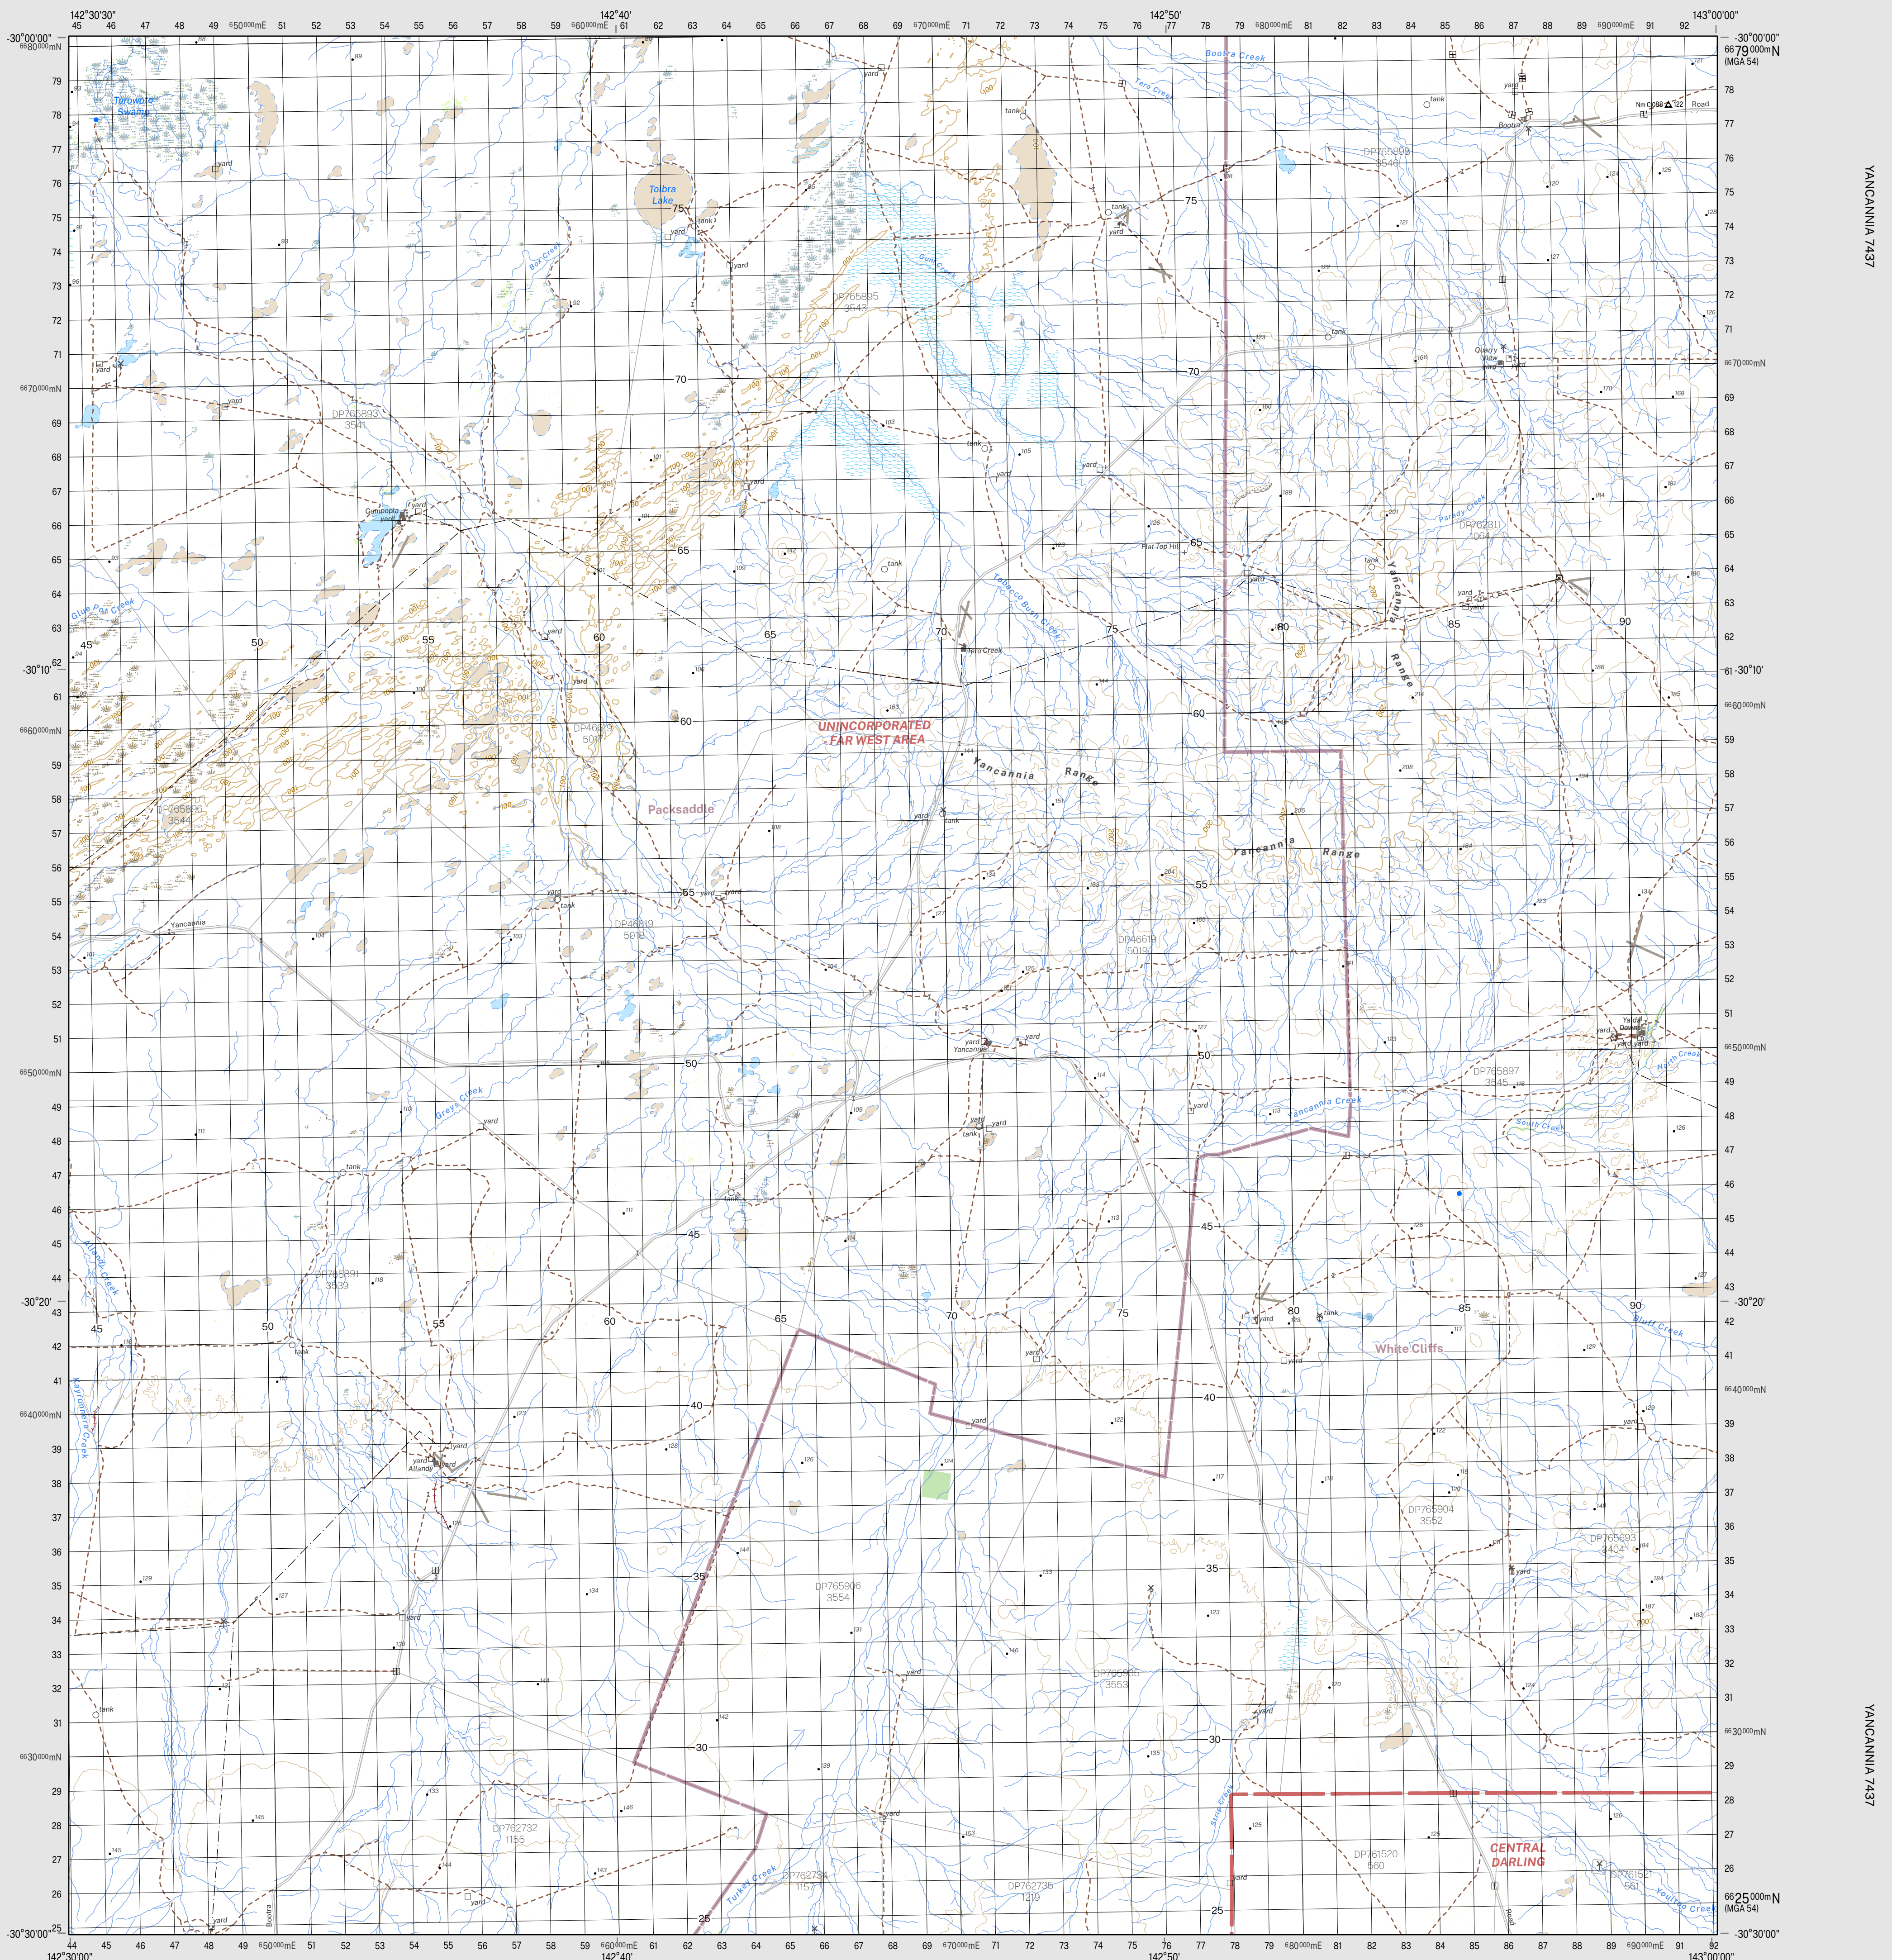

CONTOUR INTERVAL 20 METRES

Magnetic North is approximately 8.53°E of Grid North
DCS Spatial Services has applied the Creative Commons Attribution 4.0 International Licence...

- Legend listing symbols for roads, railways, water features, buildings, and other landmarks.

Disclaimer: The publisher of and/or contributors to this publication accept no responsibility for the accuracy, completeness, or relevance to the user's purpose or omission of errors therein...

Topographic Map

YANCANNIA
1:100 000

7437
October 2022

Table showing adjacent map sheets: HANTSARA 7538, CLIFTON BORE 7438, URELLA 7538, COBBHAM LAKE 7537, YANCANNIA 7437, MONDLON 7537, WONAMINTA 7538, KAYRINNARA 7436, WHITE CLIFFS 7536.

GDA2020

YANCANNIA 7437

YANCANNIA 7437

THIS MAP MAY CONTAIN AUTOMATION ERRORS OR OMISSIONS.

YANCANNIA 7437

YANCANNIA 7437