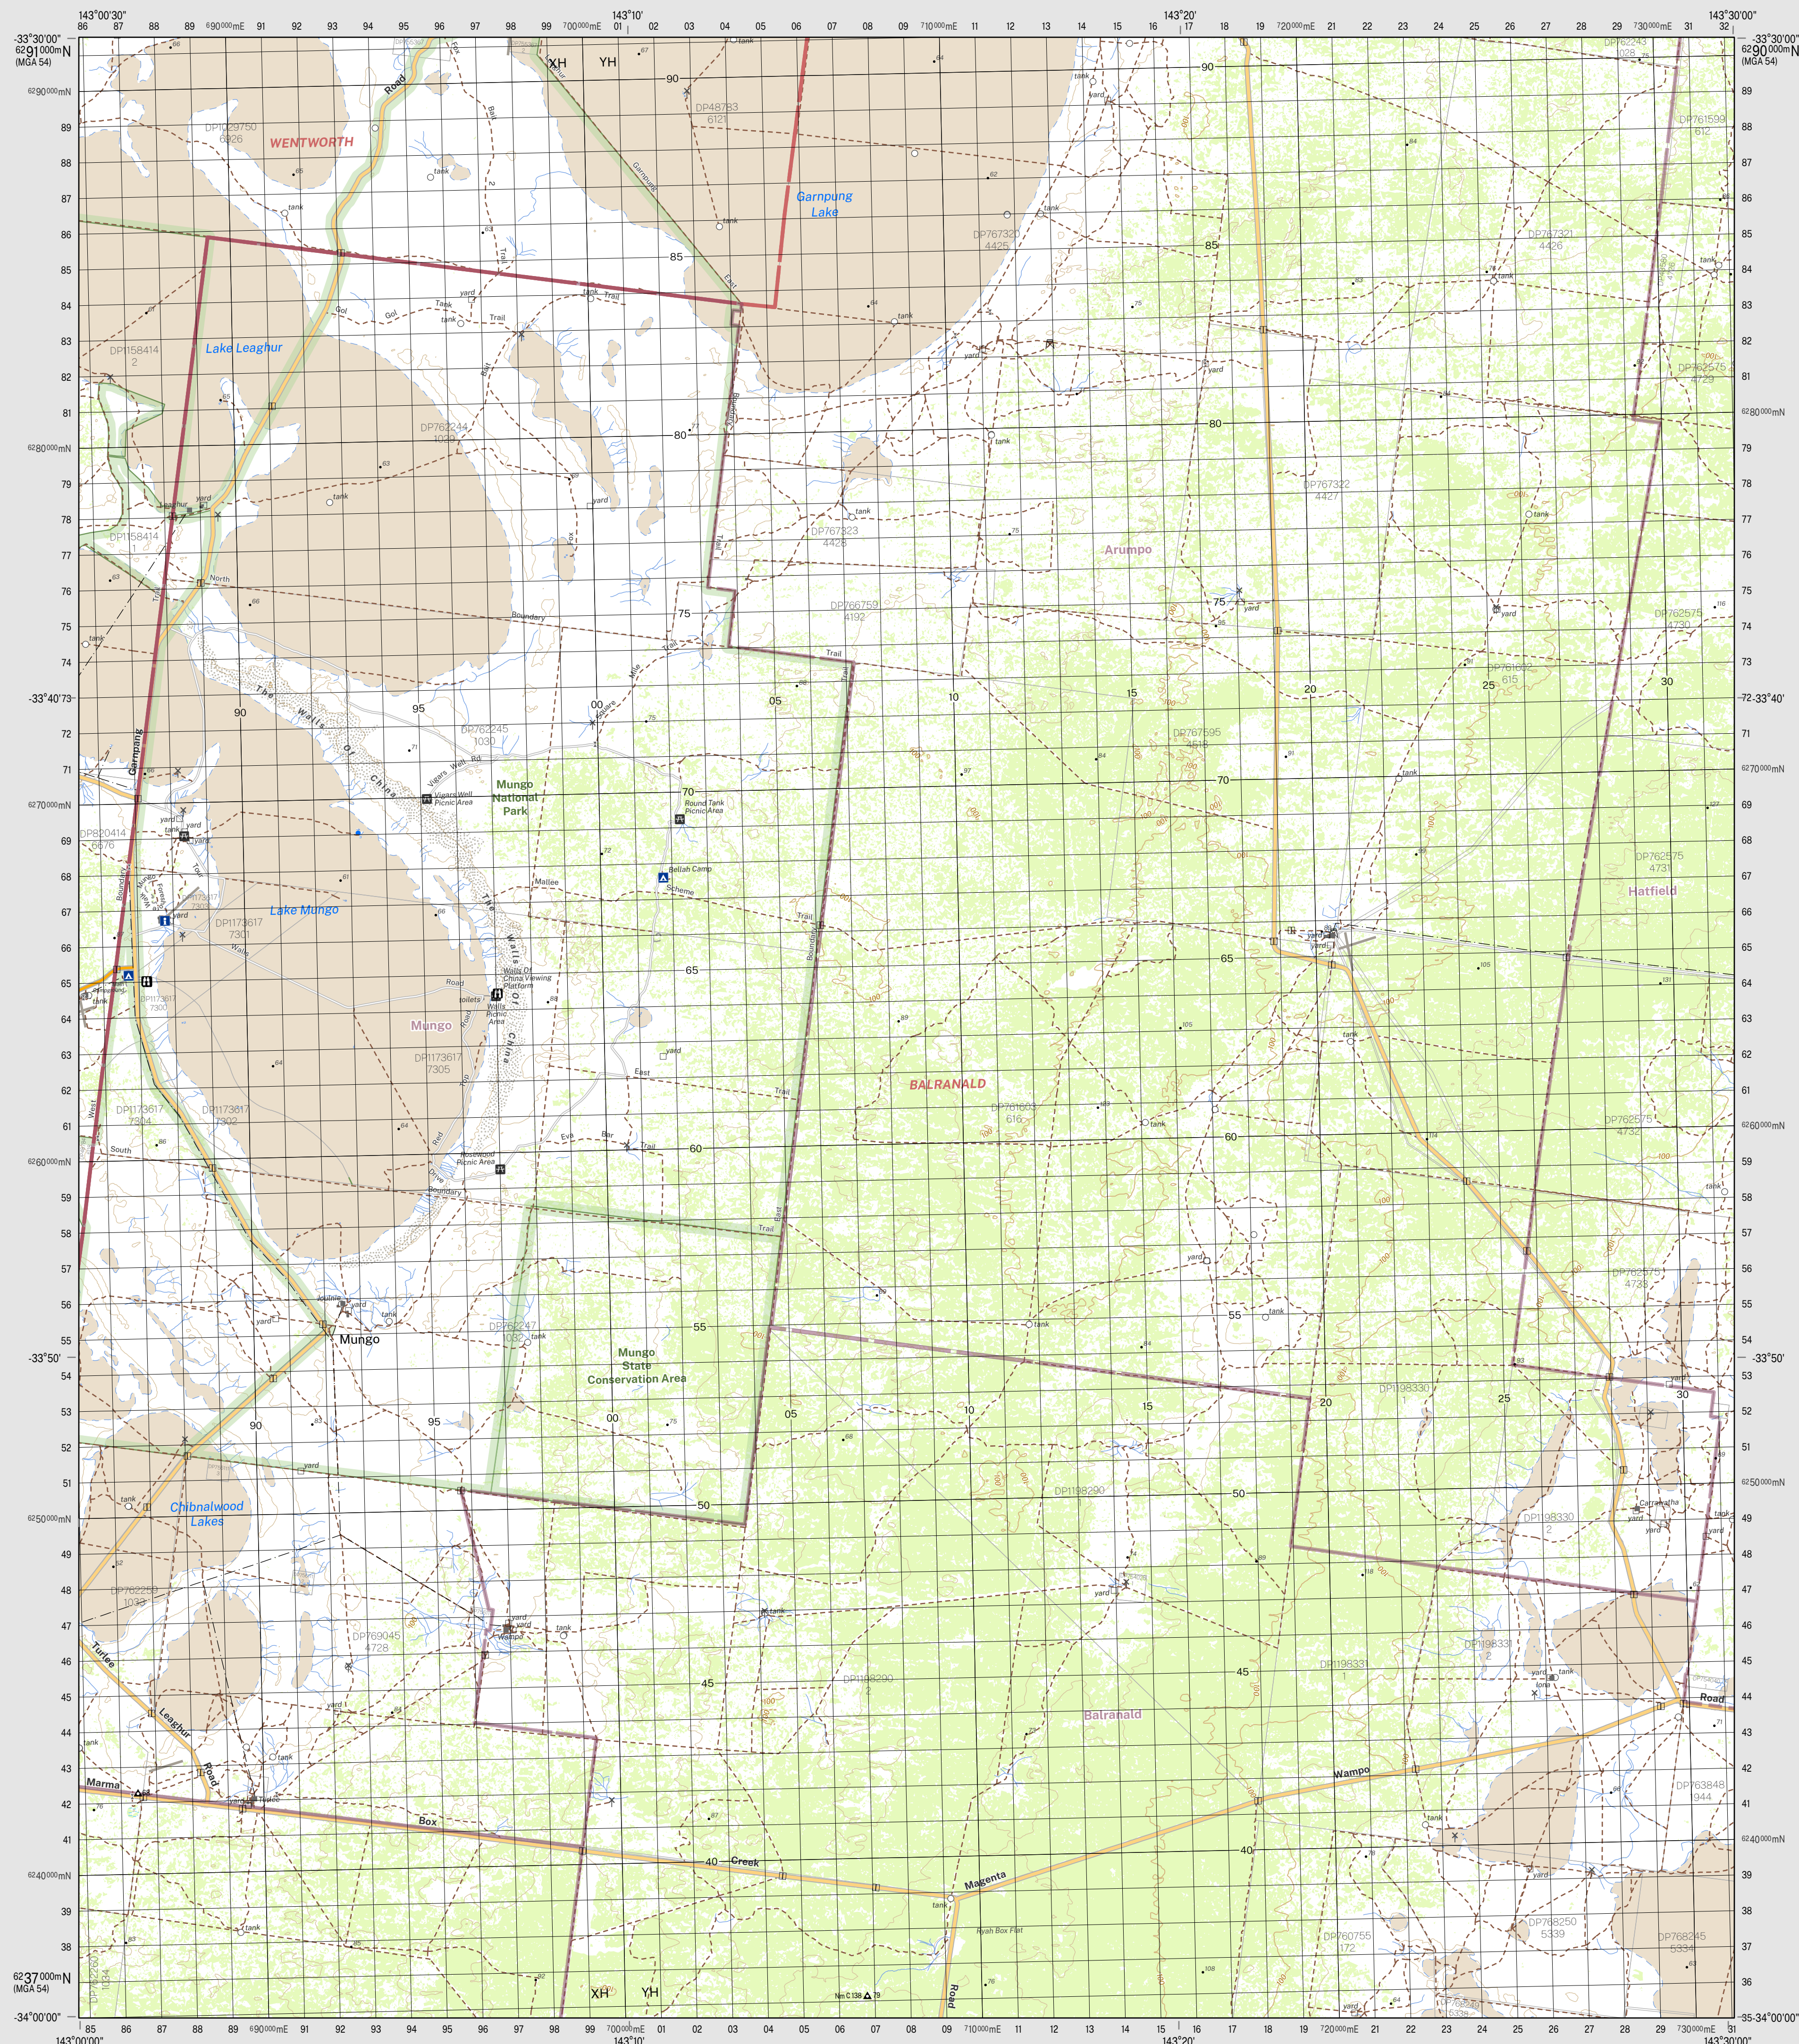

CONTOUR INTERVAL 20 METRES

Magnetic North is approximately 9.69°E of Grid North
DCS Spatial Services has applied the Creative Commons Attribution 4.0 International Licence...

- Legend listing symbols for roads, railways, runways, airports, hospitals, schools, parks, water bodies, and other geographical features.

Disclaimer: The publisher of and/or contributors to this publication accept no responsibility for the accuracy, completeness, or relevance to the user's purpose or omission of errors therein...

Topographic Map

TURLEE 1:100 000

7530 October 2022

Table of map sheet coordinates: POONCARIE 7431, MULURLU 7531, MANERED 7631, ARUMPO 7430, TURLEE 7530, HATFIELD 7630, WILD DOGS 7429, BIDURA 7629, PAIKA 7629.

GDA2020

TURLEE 7530

TURLEE 7530

THIS MAP MAY CONTAIN AUTOMATION ERRORS OR OMISSIONS.

TURLEE 7530

TURLEE 7530

62°37'00"N (MGA 54)

35°34'00"S