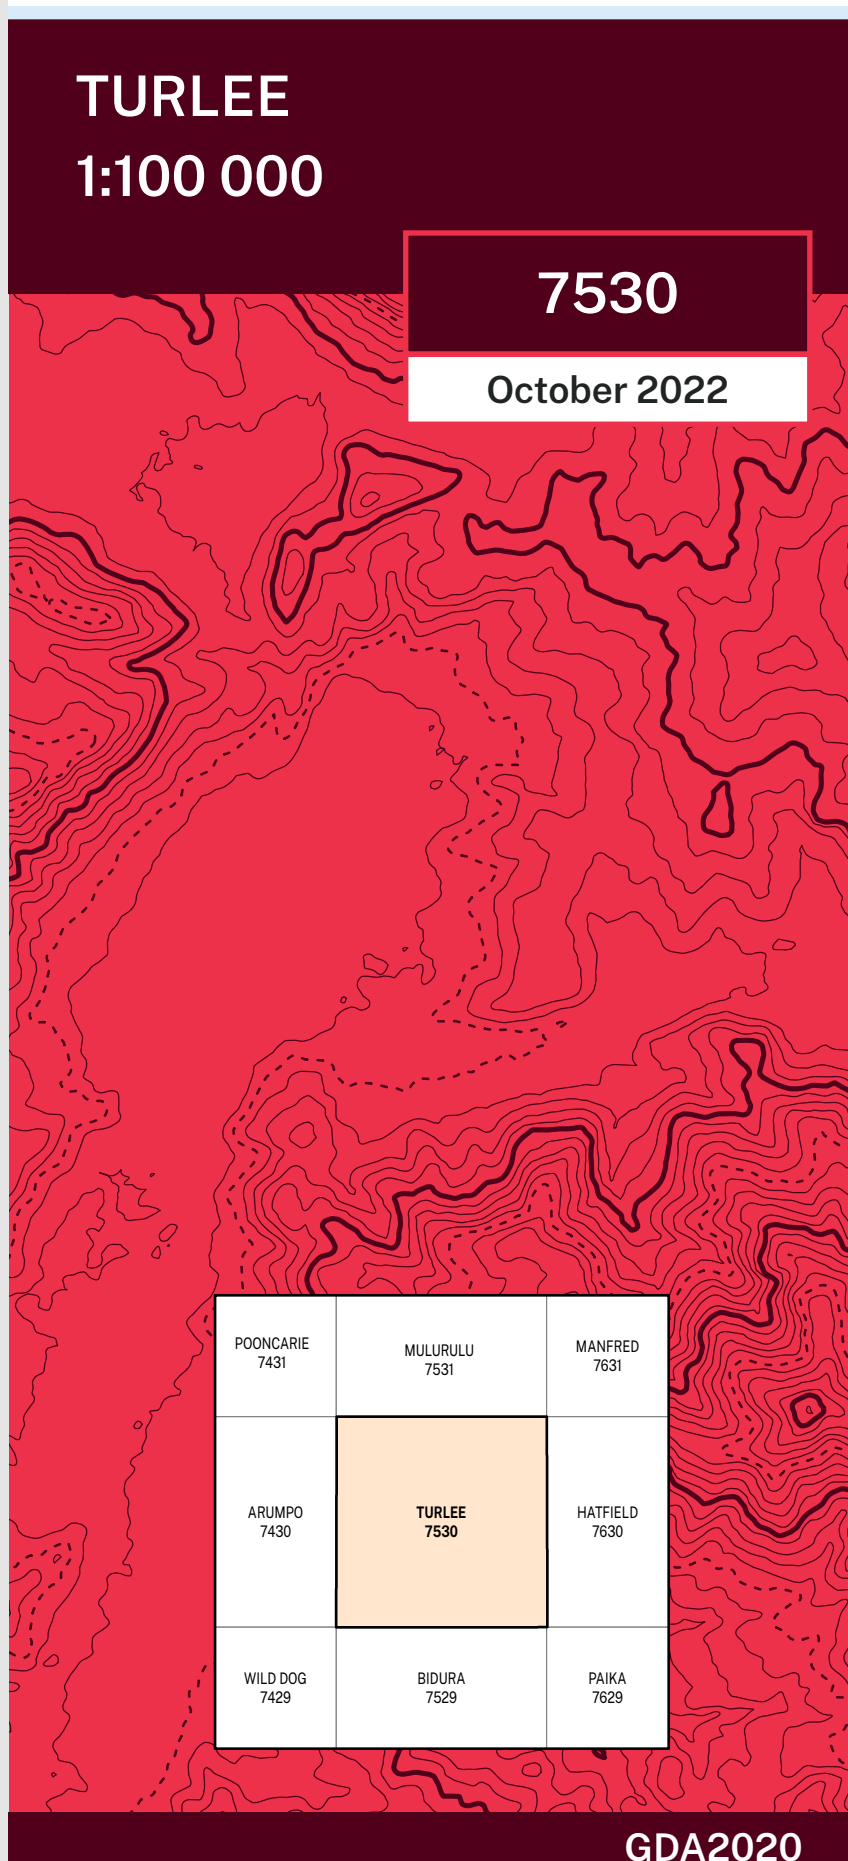

CONTOUR INTERVAL 20 METRES

Magnetic North is approximately 9.69°E of Grid North
DCS Spatial Services has applied the Creative Commons Attribution 4.0 International Licence...

- Legend listing symbols for roads, railways, runways, airports, hospitals, schools, parks, water bodies, and other geographical features.

Disclaimer: The publisher of and/or contributors to this publication accept no responsibility for the accuracy, completeness, or relevance to the user's purpose or omission of errors therein...

Topographic Map

TURLEE 1:100 000

7530 October 2022

Table of map sheet coordinates: POONCARIE 7431, MULURLU 7531, MANERED 7631, ARUMPO 7430, TURLEE 7530, HATFIELD 7630, WILD DOGS 7429, BIDURA 7629, PAIKA 7629.

GDA2020

TURLEE 7530

TURLEE 7530

THIS MAP MAY CONTAIN AUTOMATION ERRORS OR OMISSIONS.

TURLEE 7530

TURLEE 7530

62°37'00"N (MGA 54)

35°34'00"S