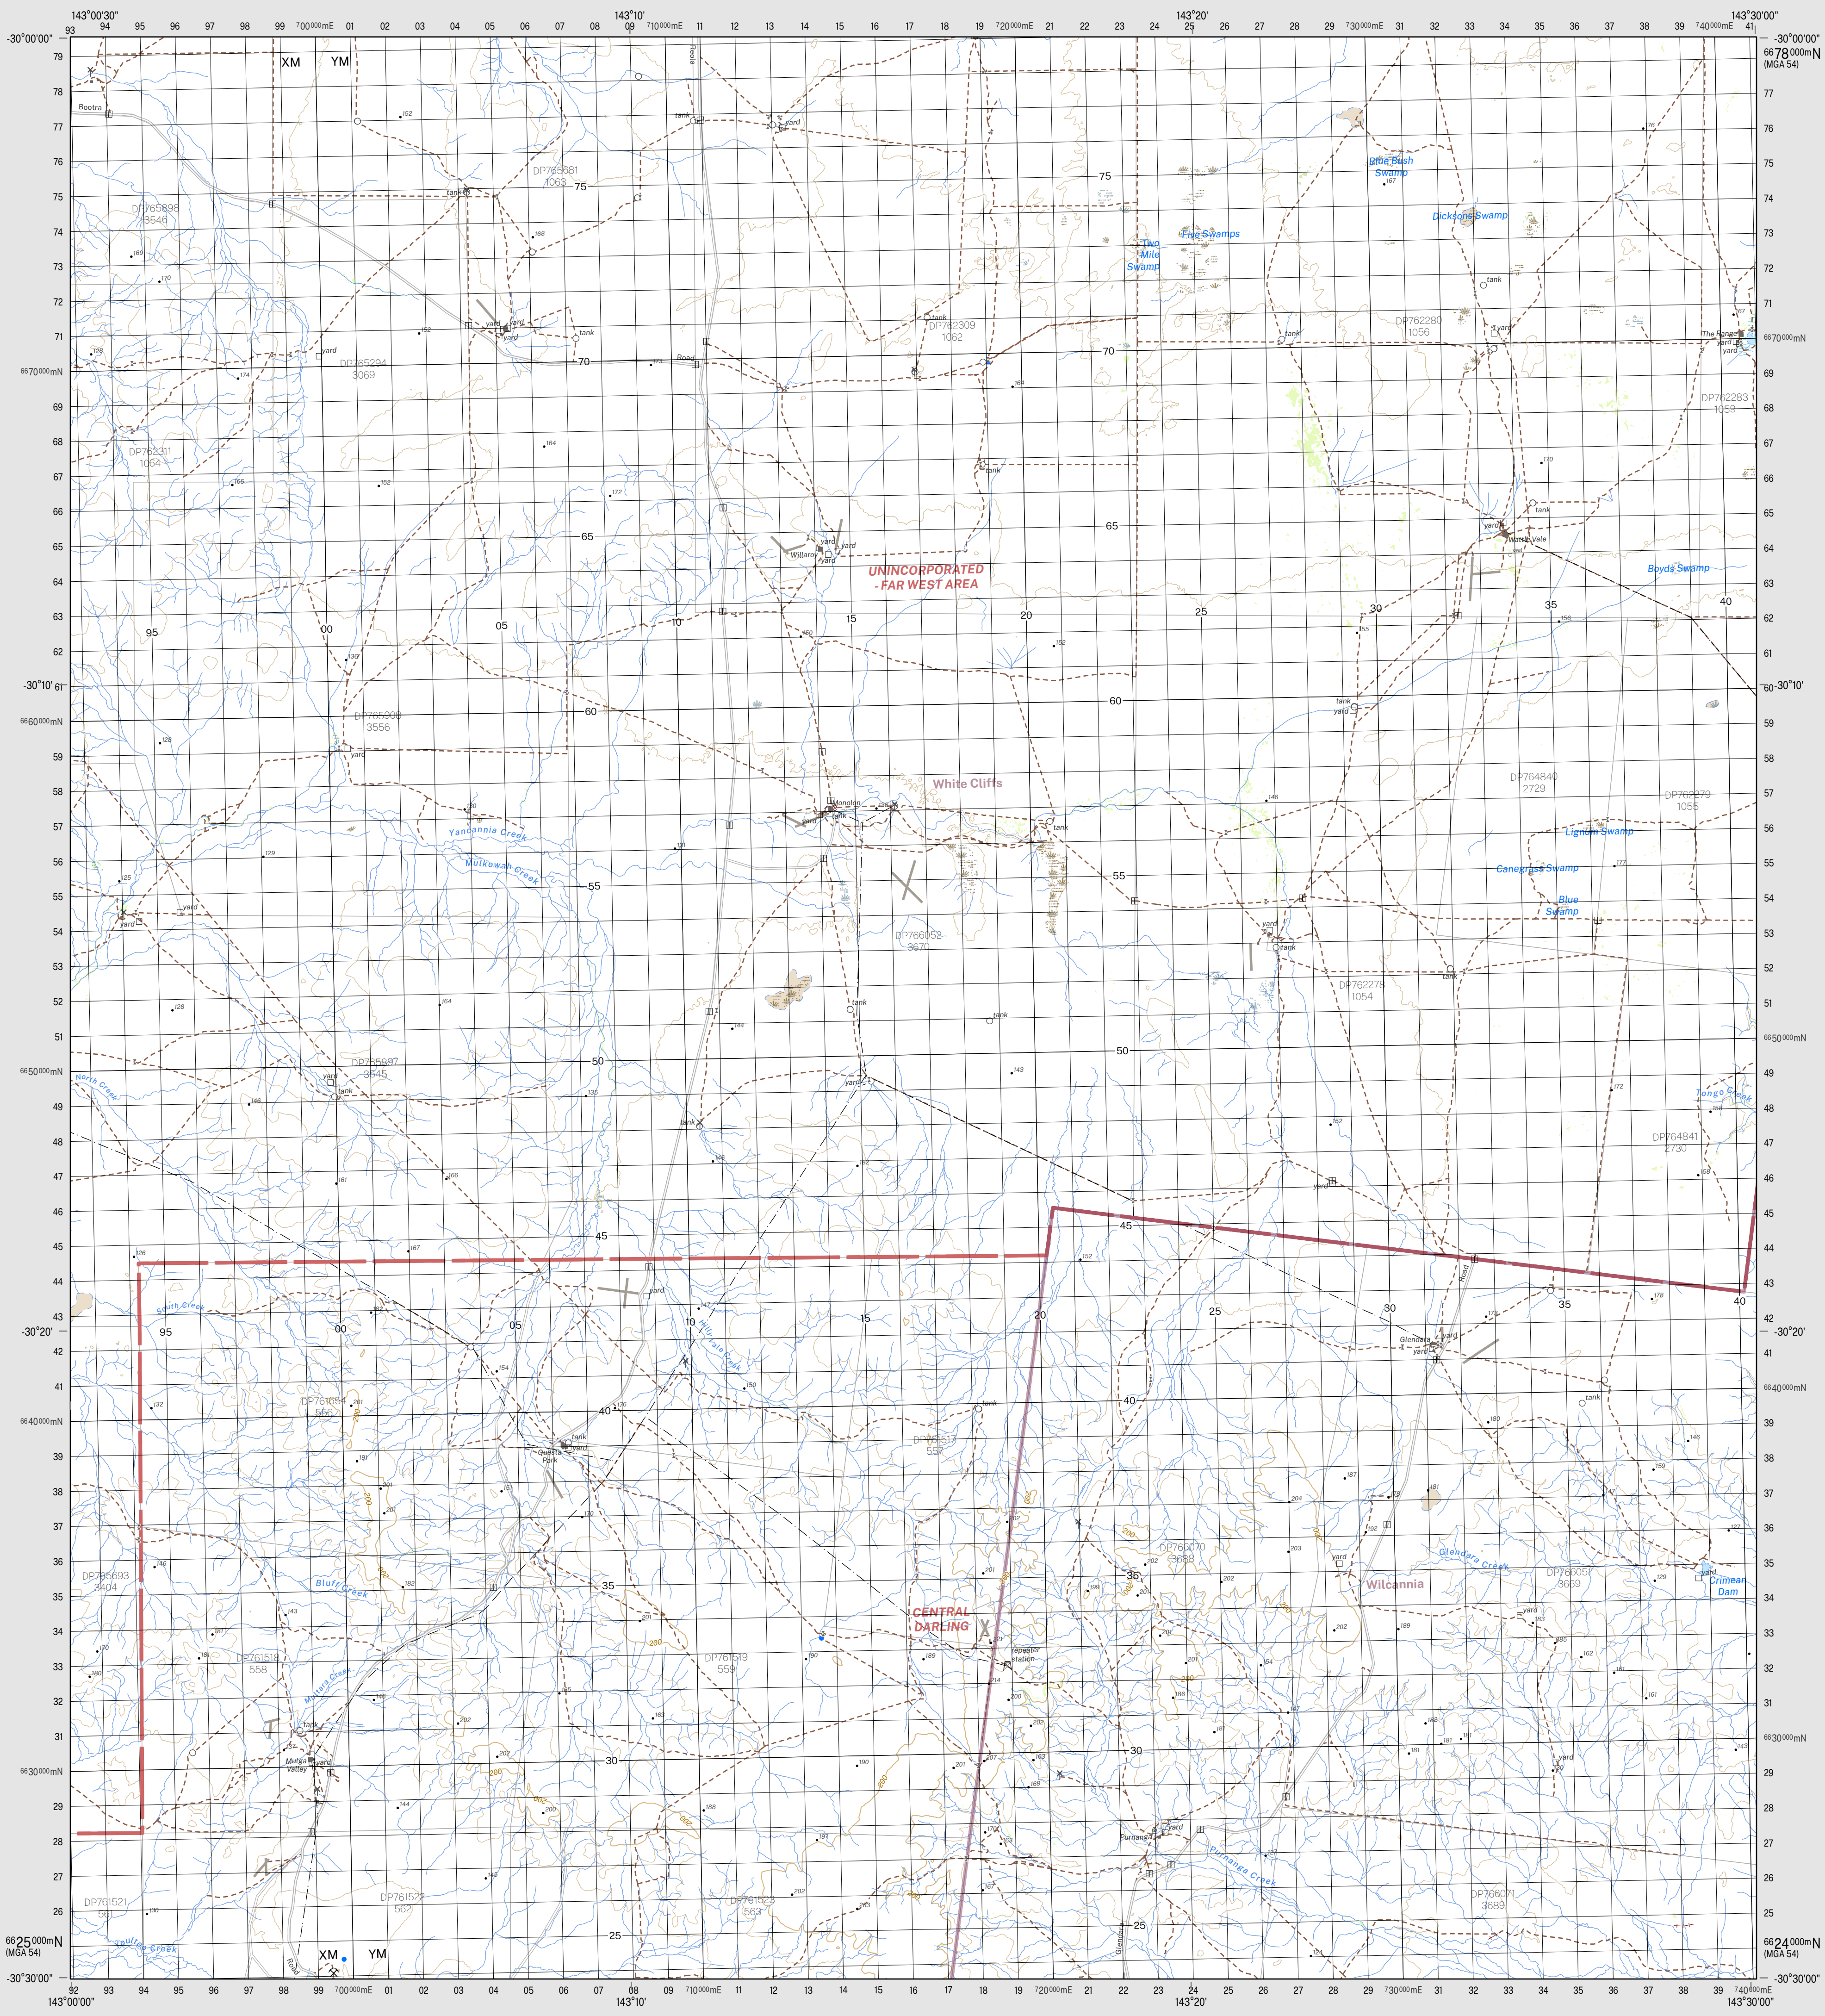

CONTOUR INTERVAL 20 METRES

Magnetic North is approximately 8.71°E of Grid North
DCS Spatial Services has applied the Creative Commons Attribution 4.0 International Licence...

- Legend listing symbols for roads, railways, water bodies, buildings, and other features with their corresponding map symbols.

Disclaimer: The publisher of and/or contributors to this publication accept no responsibility for the accuracy, completeness, or relevance to the user's purpose or omission of errors therein...

Topographic Map

MONOLON 1:100 000

7537 October 2022

Grid reference table showing map sheet coordinates: CLIFTON BORE 7438, URELLA 7538, URISNO 7638, YANCANNIA 7437, MONOLON 7537, TONGO 7637, KAYRUNNERA 7436, WHITE CLIFFS 7536, YANTABANGEE 7636.

GDA2020

MONOLON 7537

MONOLON 7537

THIS MAP MAY CONTAIN AUTOMATION ERRORS OR OMISSIONS.

MONOLON 7537

MONOLON 7537