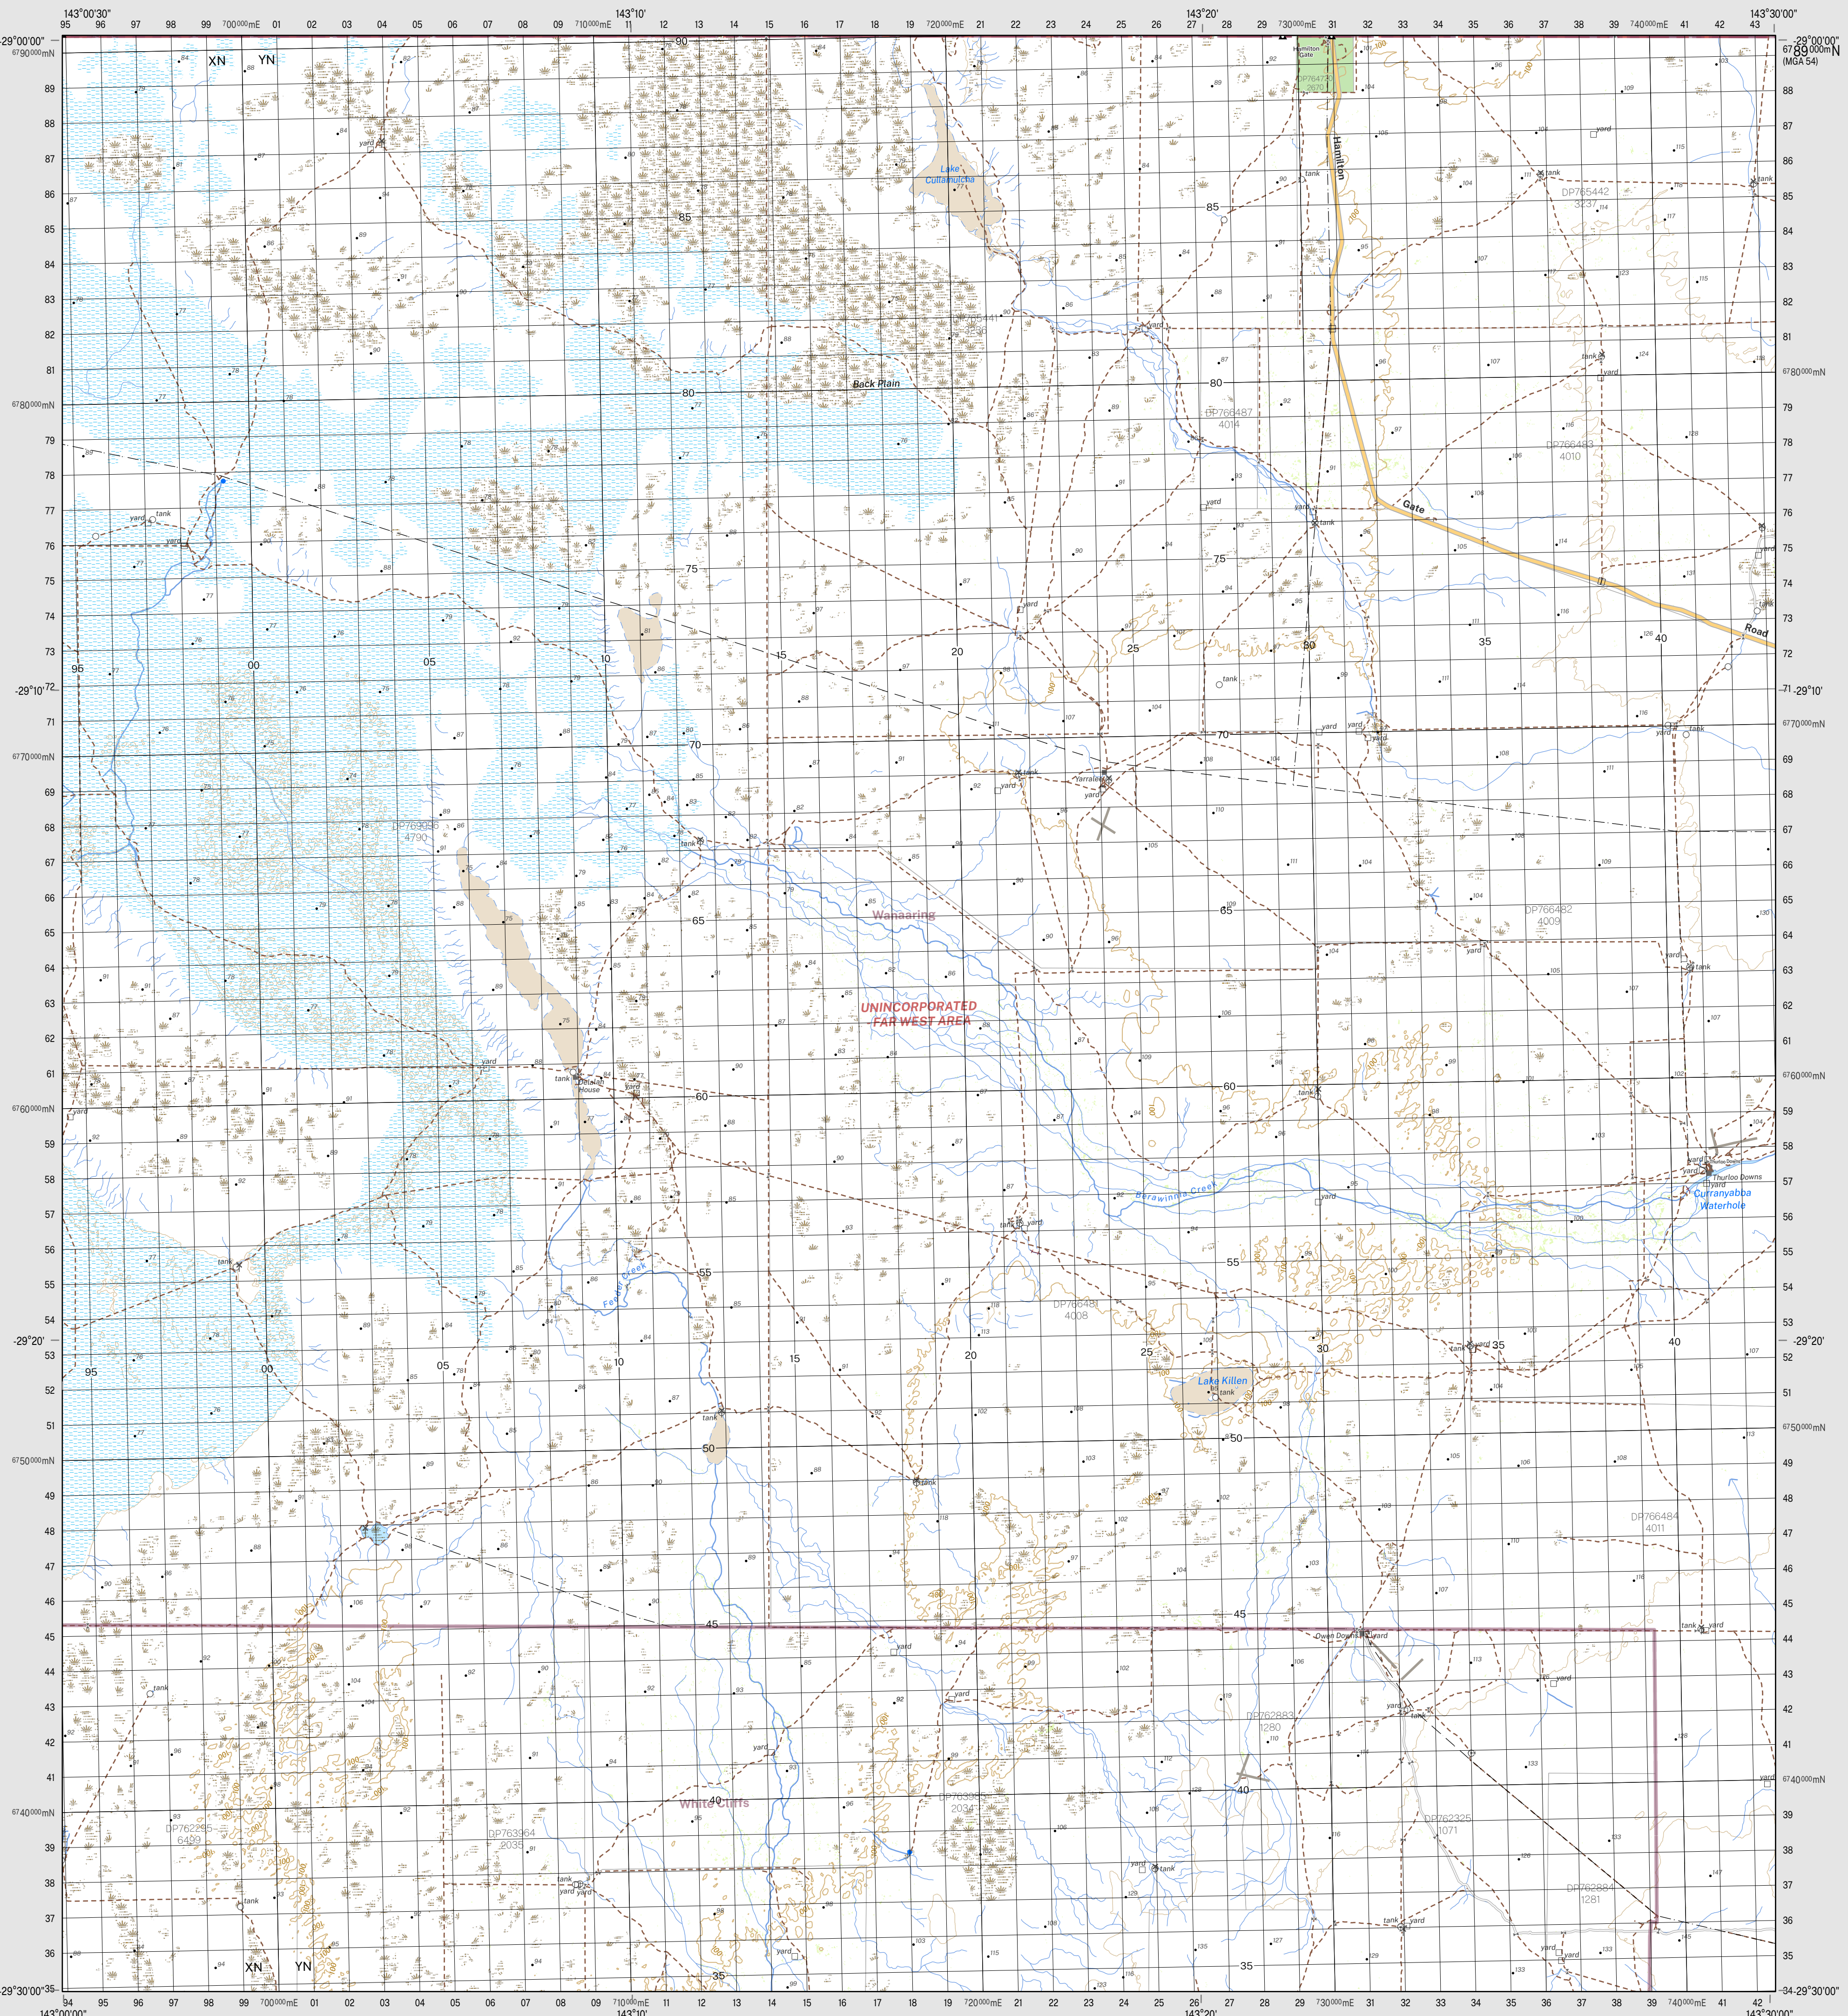

CONTOUR INTERVAL 20 METRES

Magnetic North is approximately 8.45°E of Grid North
DCS Spatial Services has applied the Creative Commons Attribution 4.0 International Licence...

- Legend listing symbols for roads, railways, water features, buildings, and other landmarks.

Disclaimer: The publisher of and/or contributors to this publication accept no responsibility for the accuracy, completeness, or relevance to the user's purpose or omission of errors therein...

Topographic Map

THURLOO DOWNS 1:100 000

7539 October 2022

Map grid reference table with columns for Queensland, Tongowkoo 7439, Thurlool Downs 7539, Berahynna Downs 7639, Clifton Bore 7438, Urella 7538, and Urisino 7638.

GDA2020

THURLOO DOWNS 7539

THURLOO DOWNS 7539

THIS MAP MAY CONTAIN AUTOMATION ERRORS OR OMISSIONS.

THURLOO DOWNS 7539

THURLOO DOWNS 7539