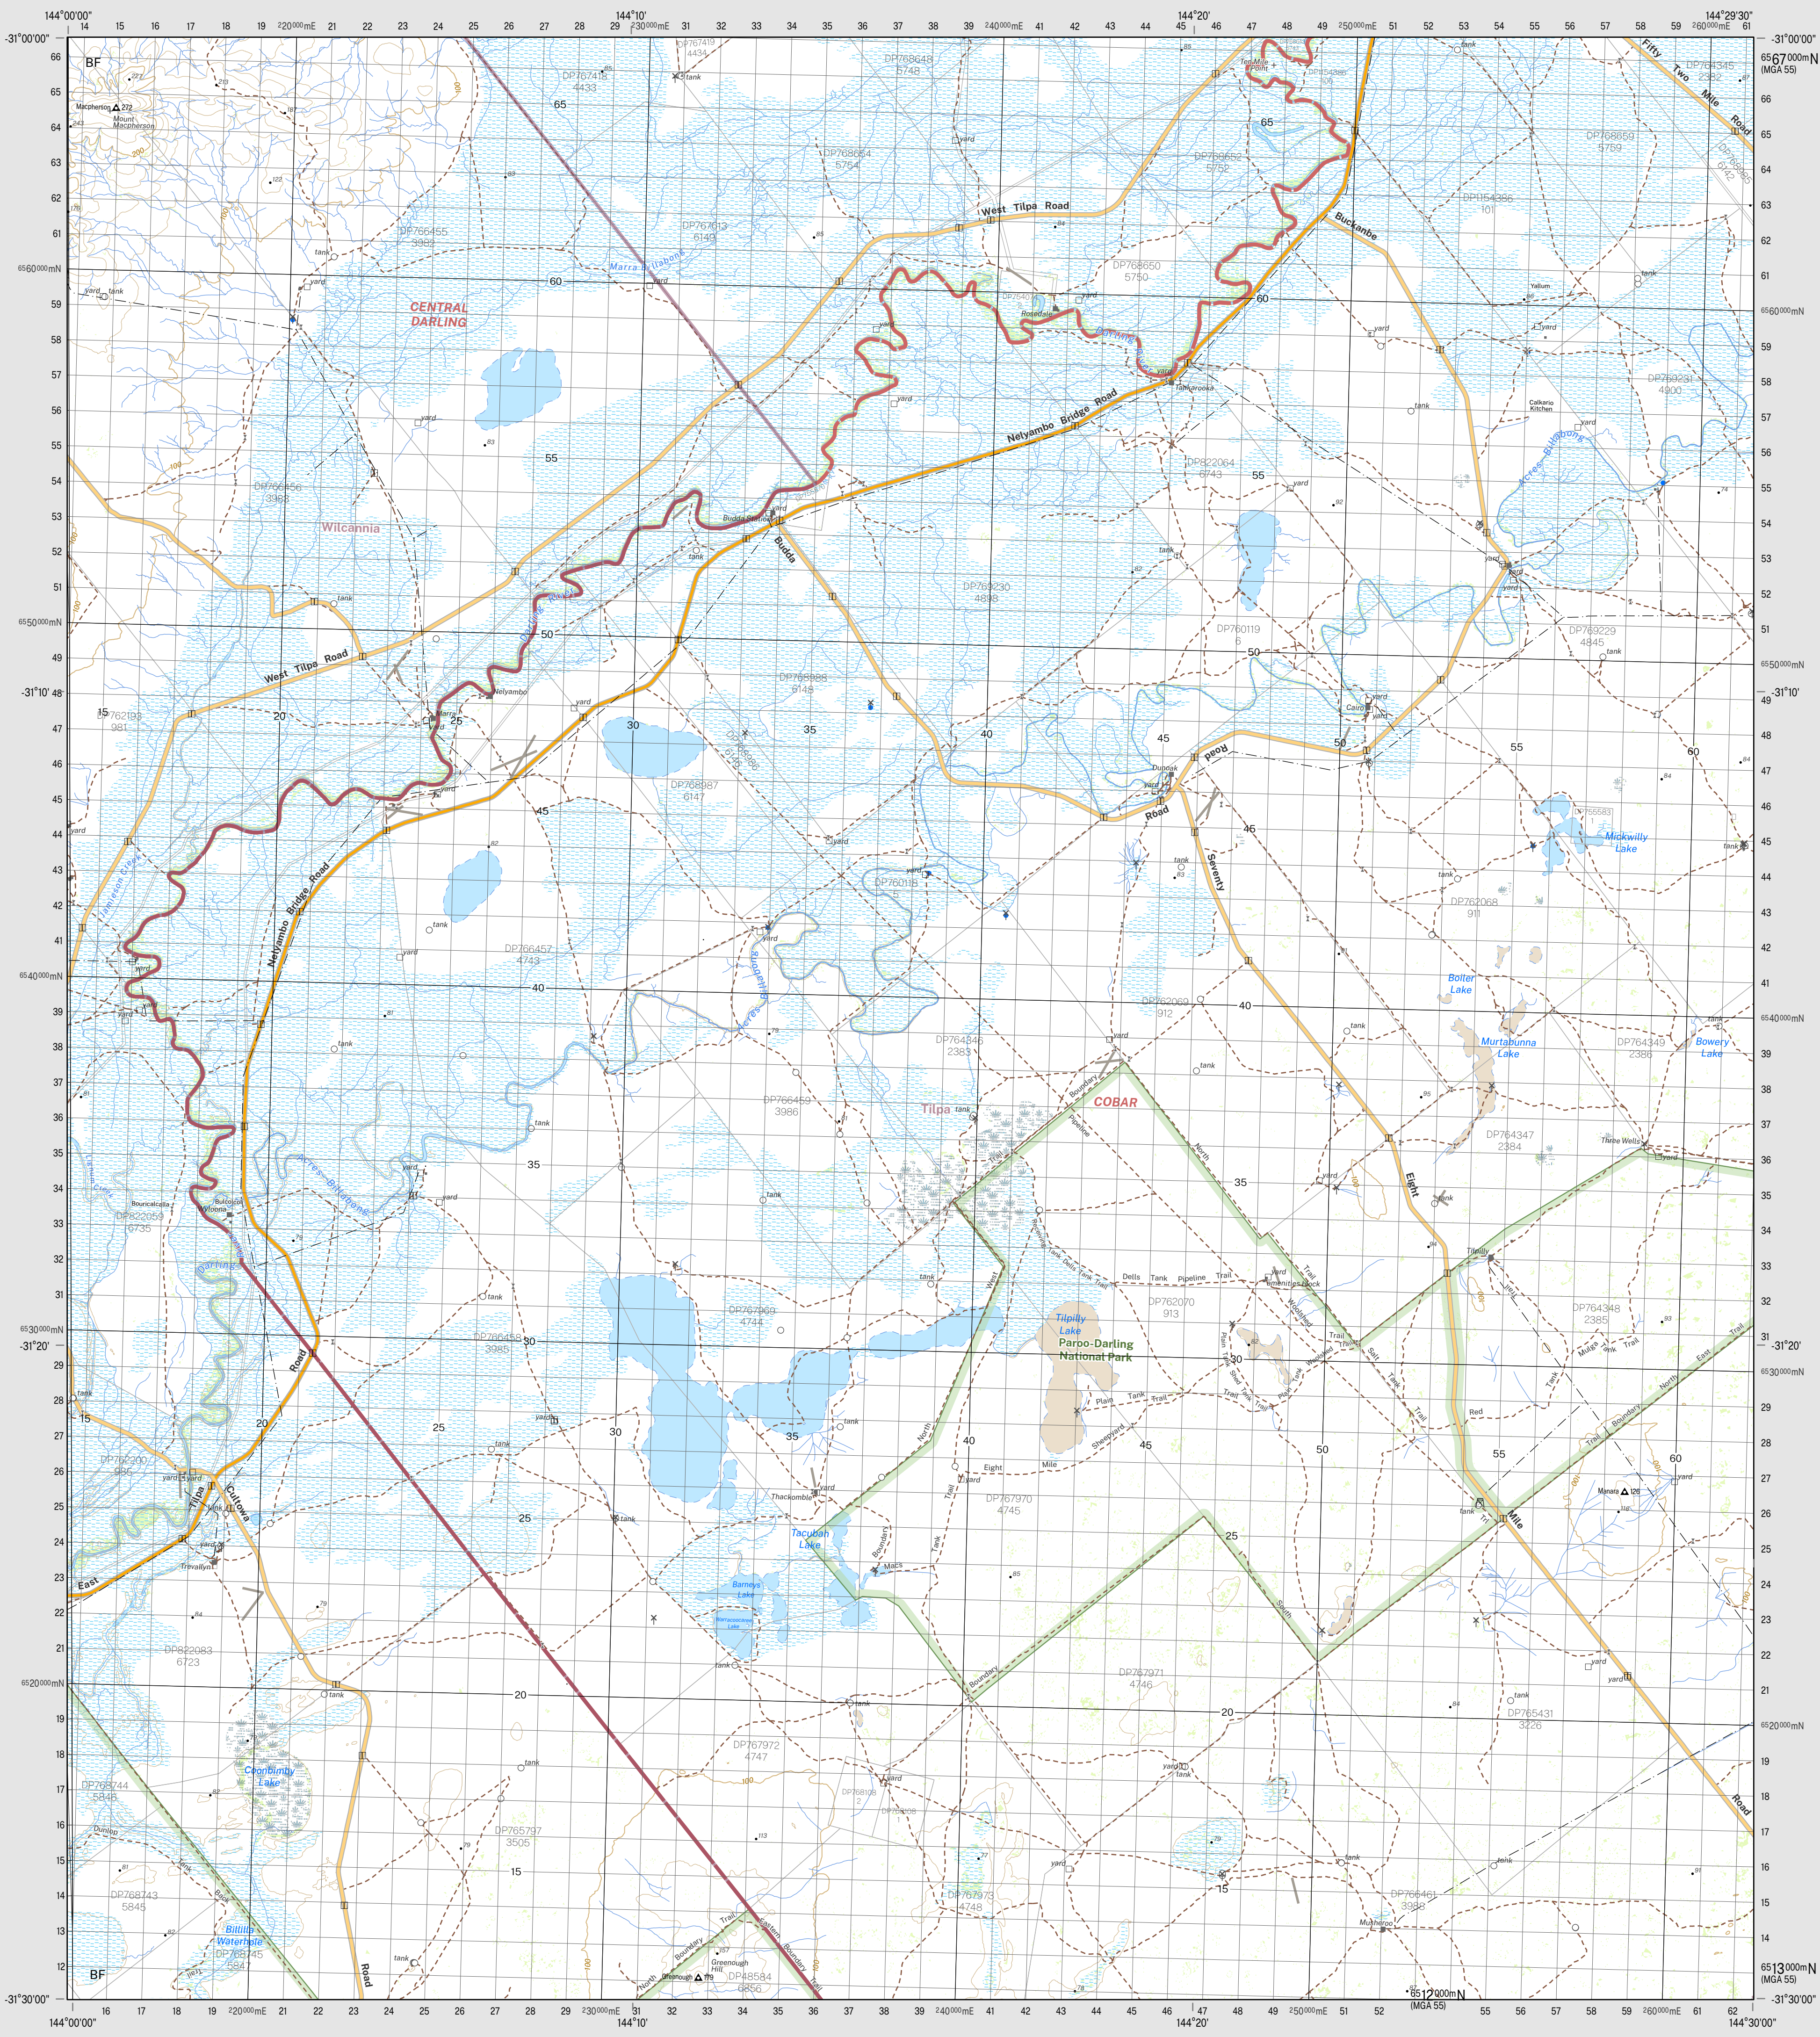

CONTOUR INTERVAL 20 METRES

Magnetic North is approximately 9.34°E of Grid North
DCS Spatial Services has applied the Creative Commons Attribution 4.0 International Licence...

- Legend listing symbols for roads, railways, runways, airports, hospitals, schools, parks, lakes, and other geographical features.

Disclaimer: The publisher and/or contributors to this publication accept no responsibility for the accuracy, completeness, or relevance to the user's purpose or omission of errors therein...

Topographic Map

NELYAMBO 1:100 000

7735 October 2022

Grid reference table showing map sheet coordinates: HANTABANDÉE 7636, THOOLABOOL 7736, WINGAR 7836, CALLINDRA 7635, NELYAMBO 7735, INNESOWEN 7835, MURTEE 7634, WOOLKILKIRA 7734, BARNATO 7834.

GDA2020

NELYAMBO 7735

NELYAMBO 7735

THIS MAP MAY CONTAIN AUTOMATION ERRORS OR OMISSIONS.

NELYAMBO 7735

NELYAMBO 7735

Map grid coordinates: 144°00'00" to 144°30'00" E and -31°00'00" to -31°30'00" S.