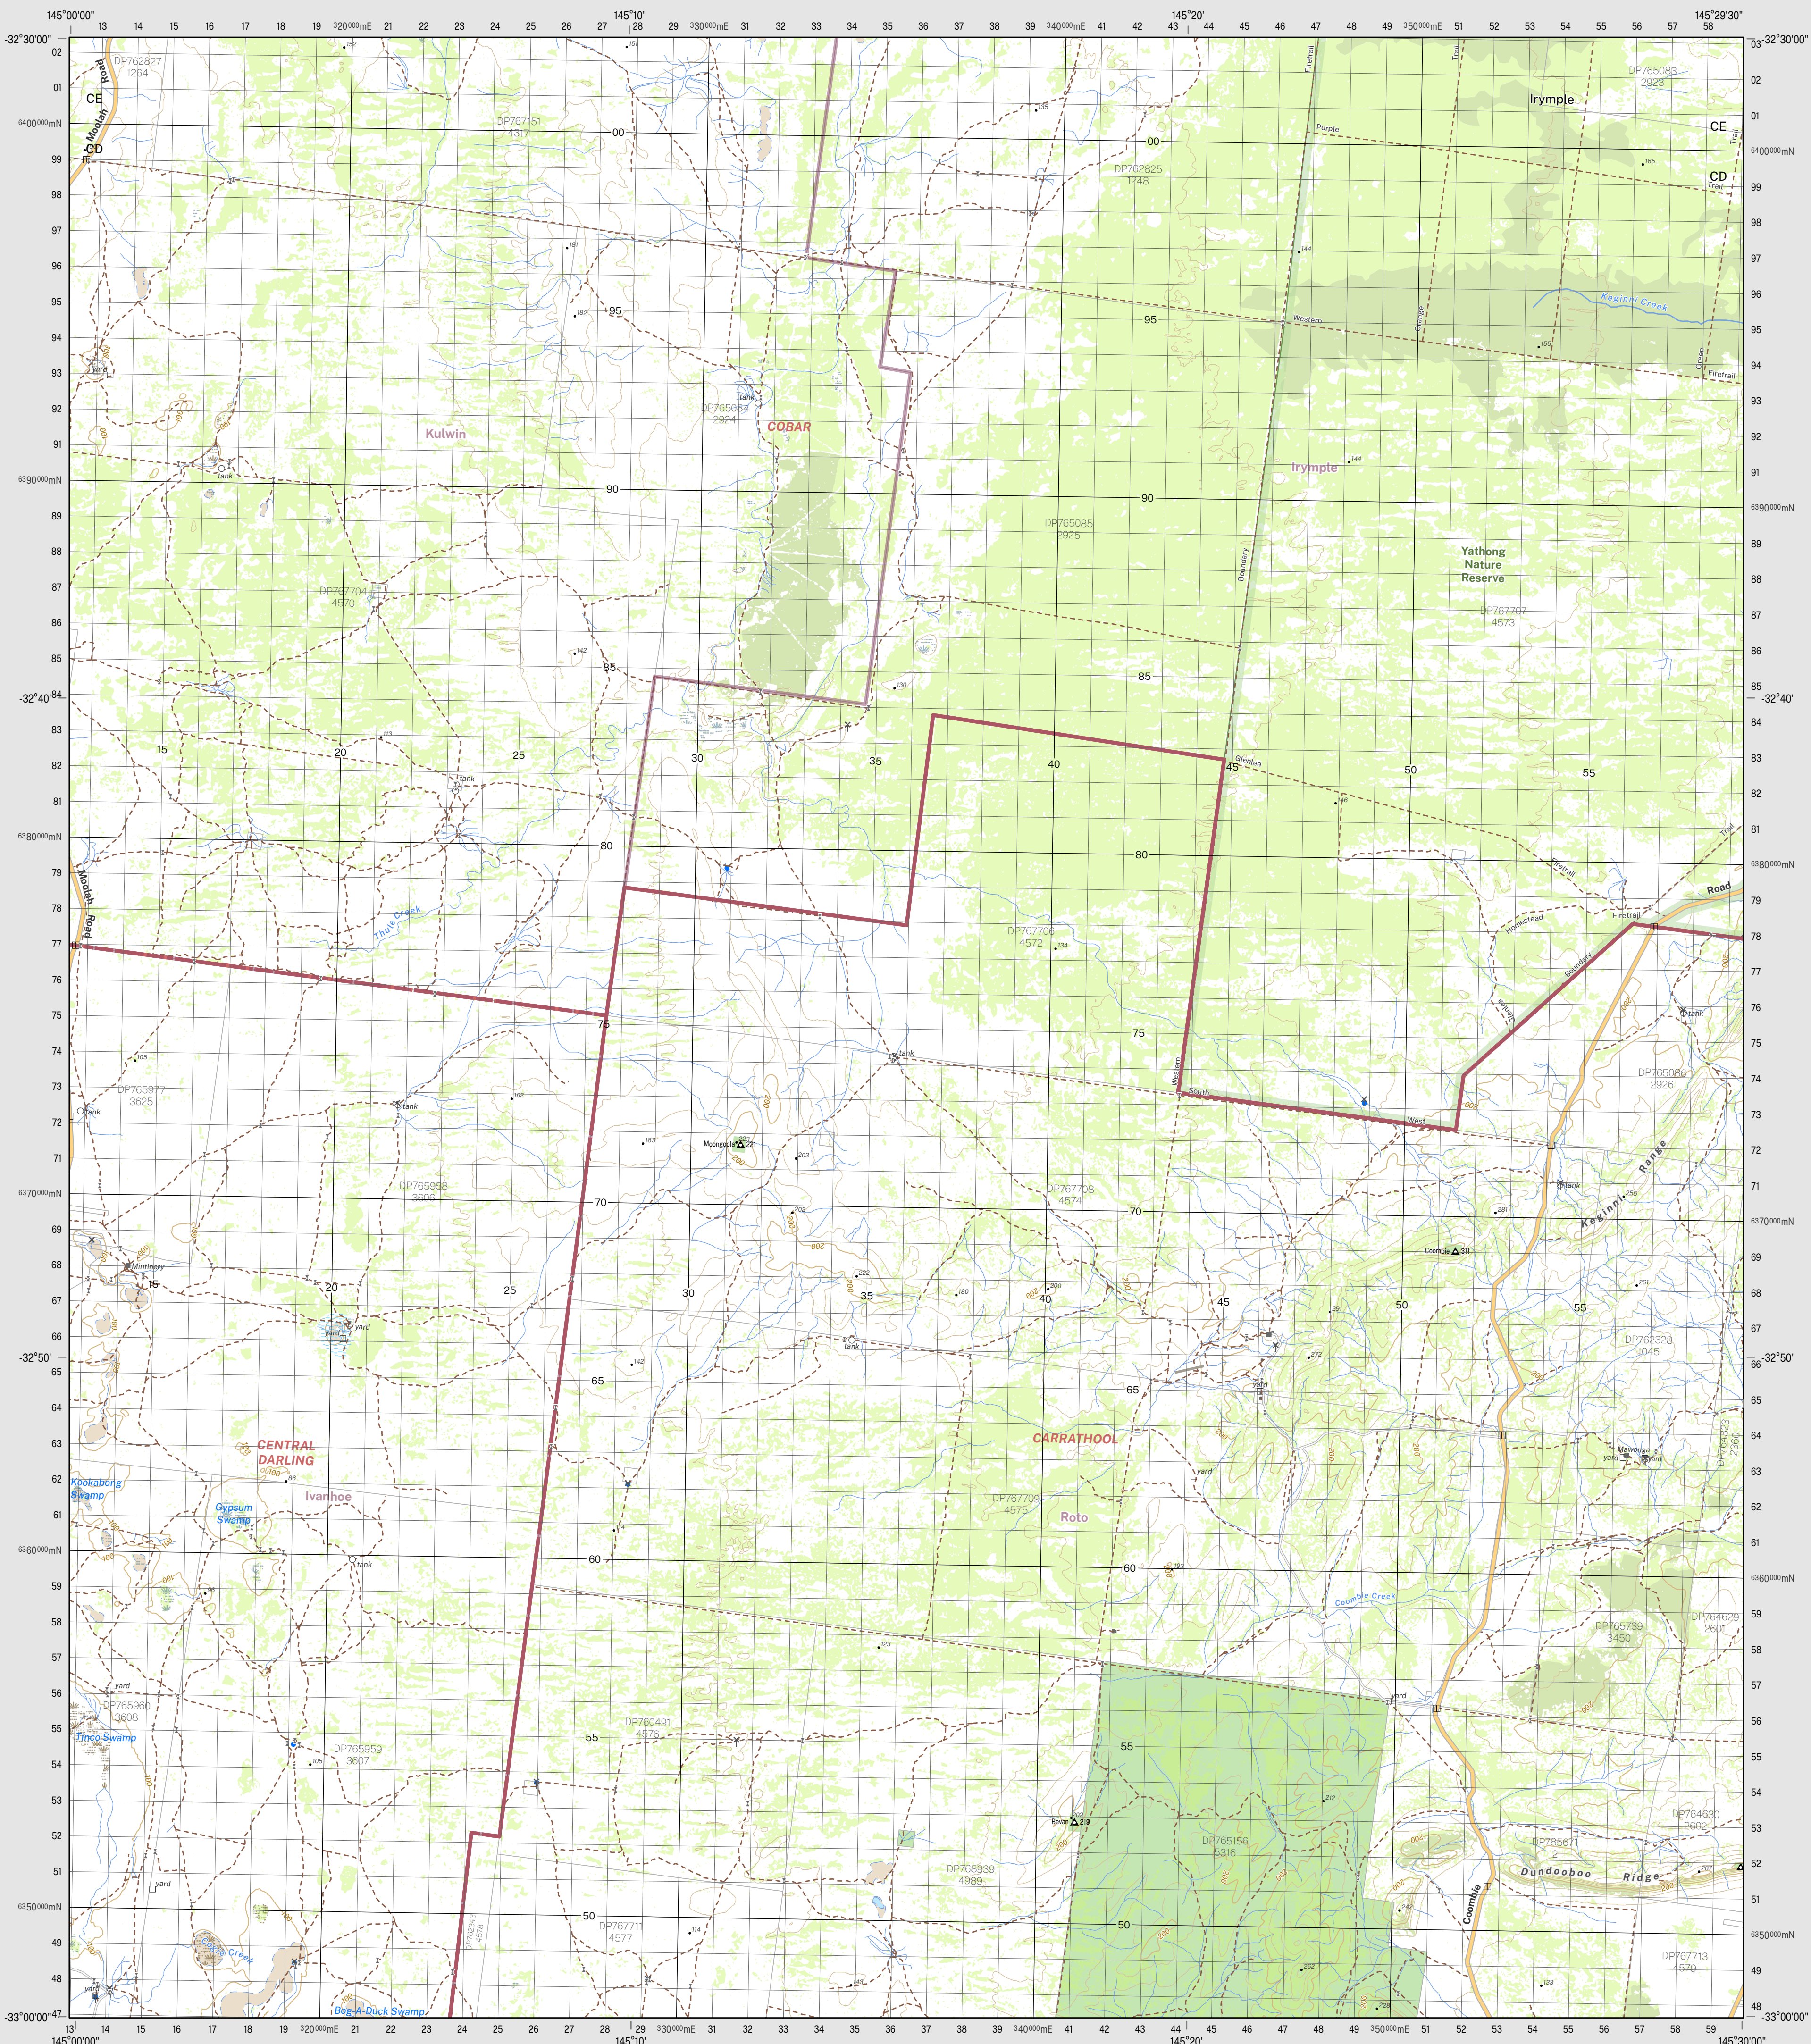

CONTOUR INTERVAL 20 METRES

Magnetic North is approximately 10.16° E of Grid North
DCS Spatial Services has applied the Creative Commons Attribution 4.0 International Licence...

- Legend listing symbols for roads, railways, airports, buildings, vegetation, and other geographical features.

Disclaimer: The publisher of and/or contributors to this publication accept no responsibility for the accuracy, completeness, or relevance to the user's purpose or omission of errors therein...

Topographic Map

COOMBIE 1:100 000

7932 October 2022

Grid reference table with columns for NECKARBOO, KEENONG, LACHLAN DOWNS, COOMBIE, MOUNT ALLEN, MOSSIEL, WILLANDRA, ONE EYE TANK, HILLSTON.

GDA2020

COOMBIE 7932

THIS MAP MAY CONTAIN AUTOMATION ERRORS OR OMISSIONS.