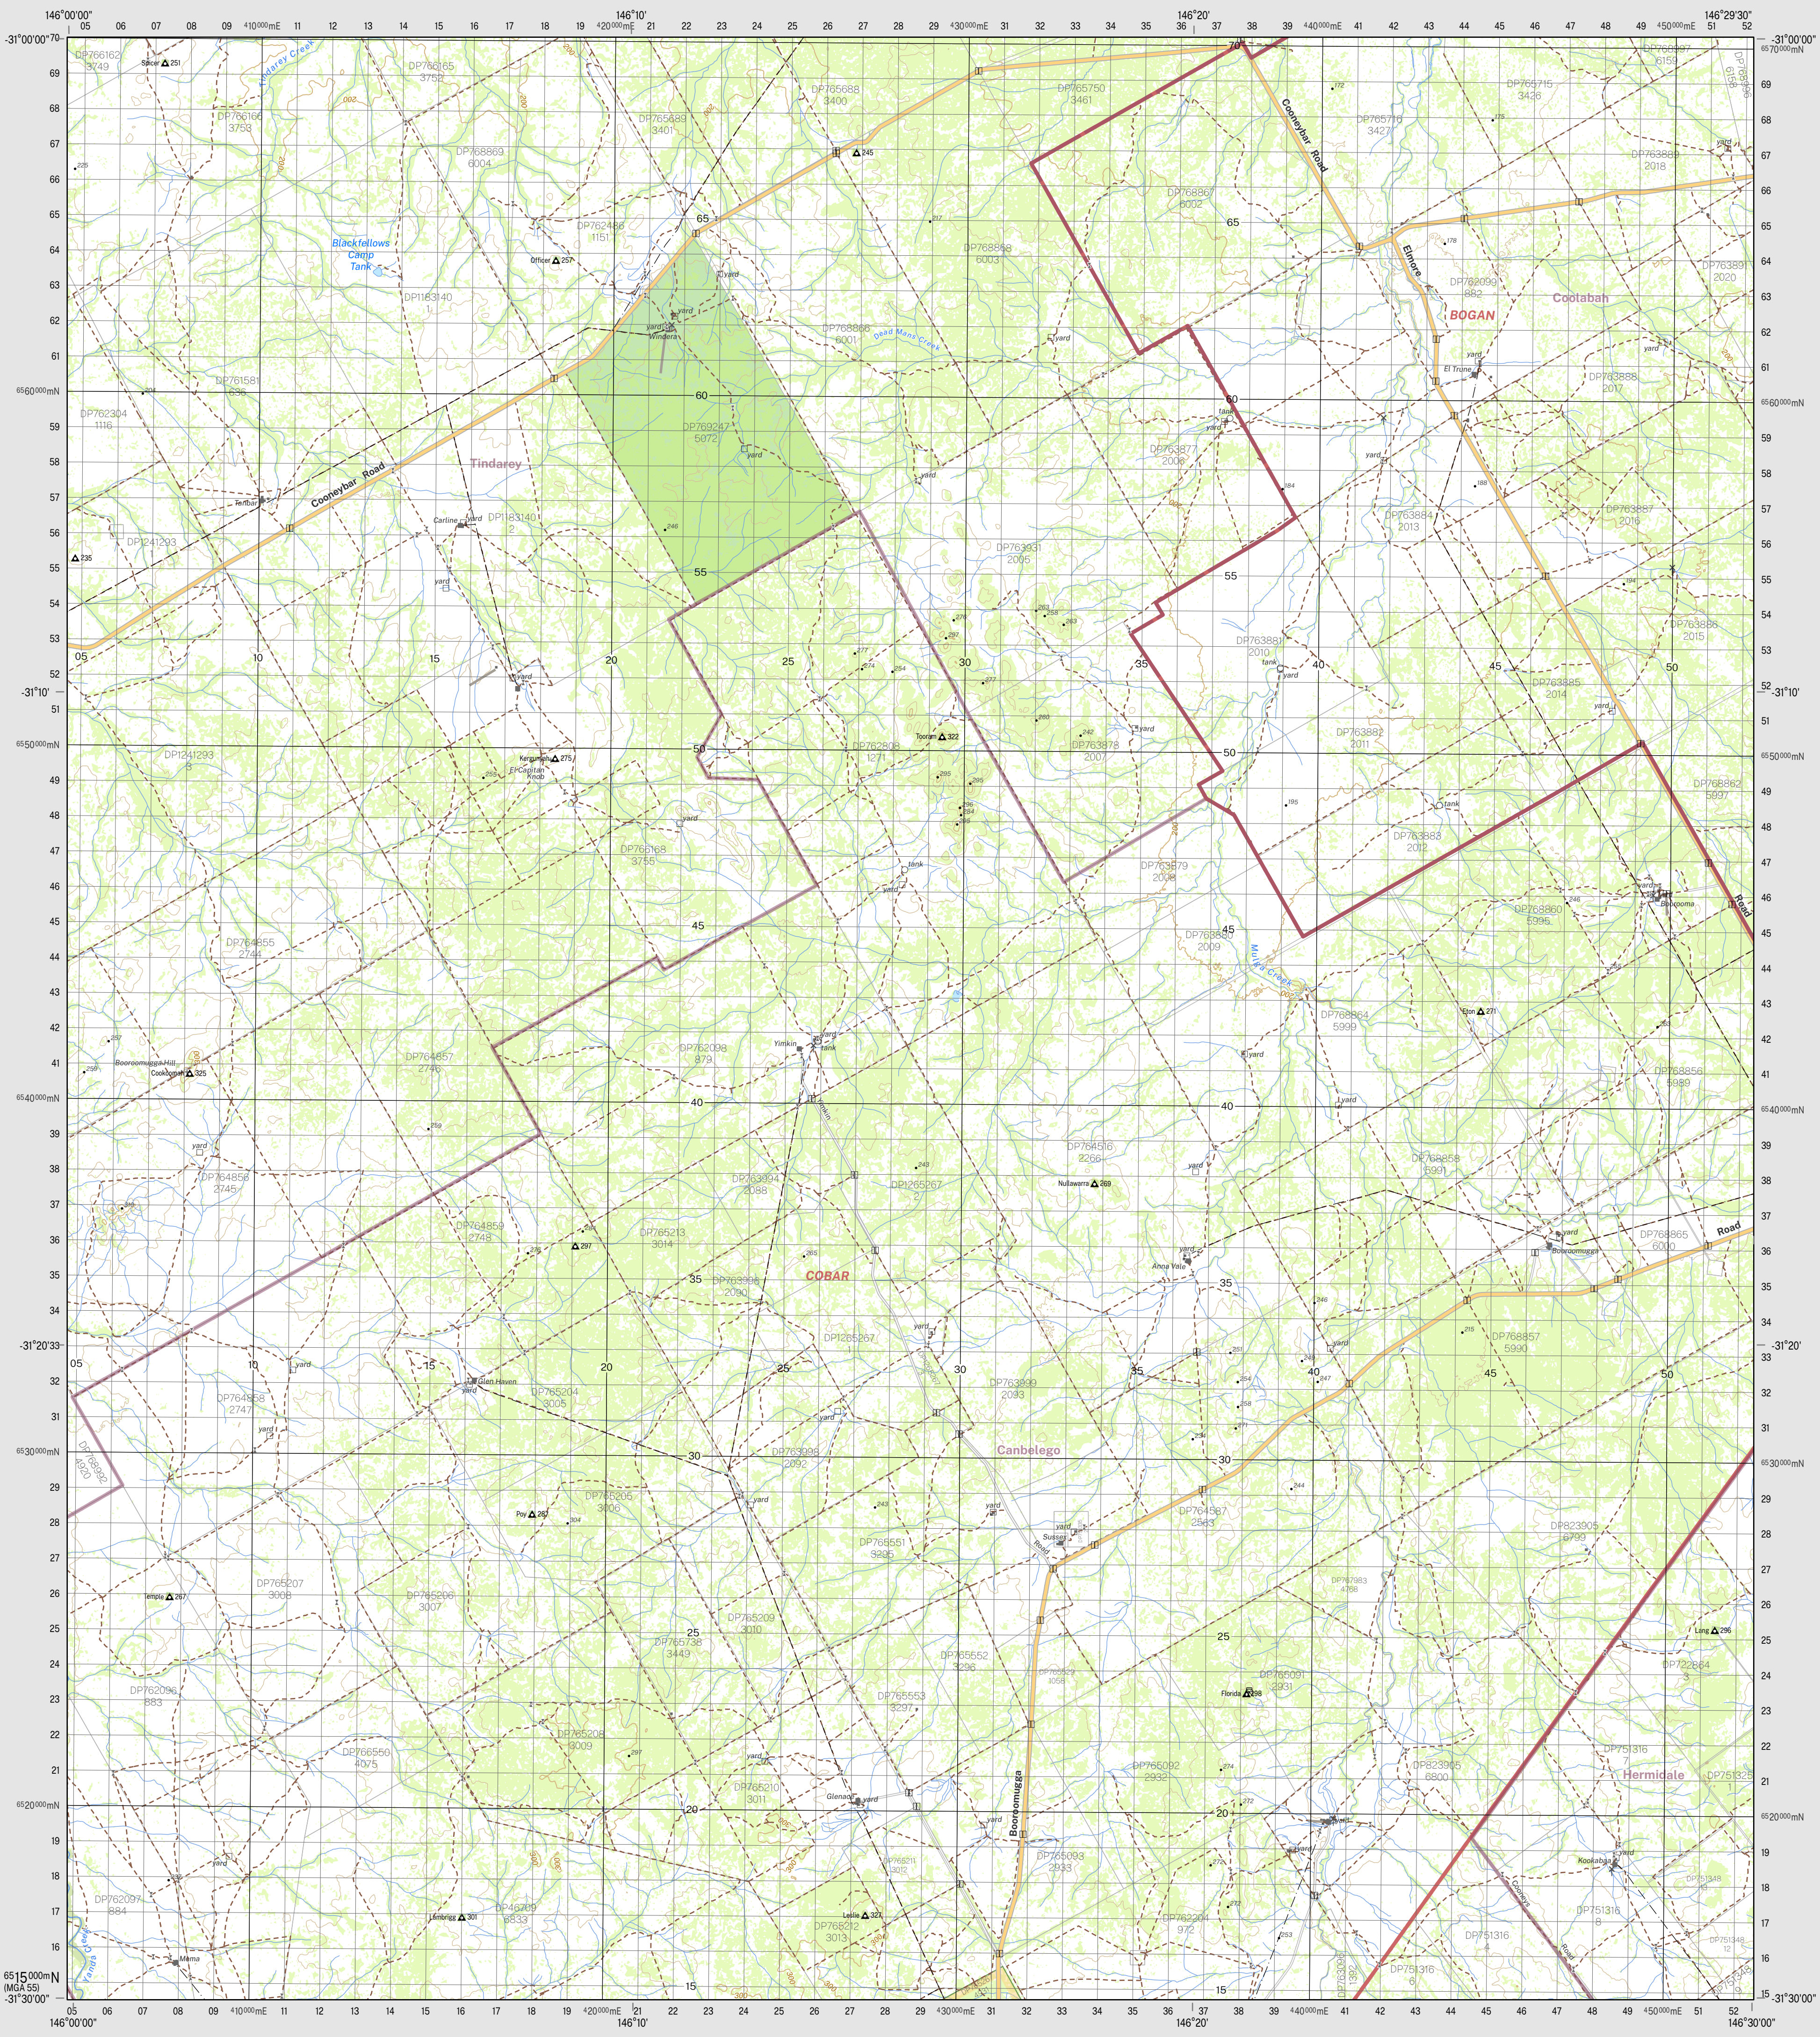

CONTOUR INTERVAL 20 METRES

Magnetic North is approximately 10.06° E of Grid North
DCS Spatial Services has applied the Creative Commons Attribution 4.0 International Licence...

- Legend listing symbols for roads, railways, airports, buildings, and terrain features.

Disclaimer: The publisher of and/or contributors to this publication accept no responsibility for the accuracy, completeness, or relevance to the user's purpose or omission of errors therein...

Topographic Map

SUSSEX 1:100 000

8135 October 2022

Grid reference table with columns for SUNDBOOKA, BIRROCK, GLENHAFF, COBAR, SUSSEX, COOLABAH, WRIGHTVILLE, CANBELEG, HERMIDALE.

GDA2020

SUSSEX 8135

THIS MAP MAY CONTAIN AUTOMATION ERRORS OR OMISSIONS.

SUSSEX 8135

SUSSEX 8135

SUSSEX 8135

Coordinate grid labels at the bottom of the map, including longitude (146°00'00" to 146°30'00" E) and latitude (31°00'00" to 31°30'00" S).