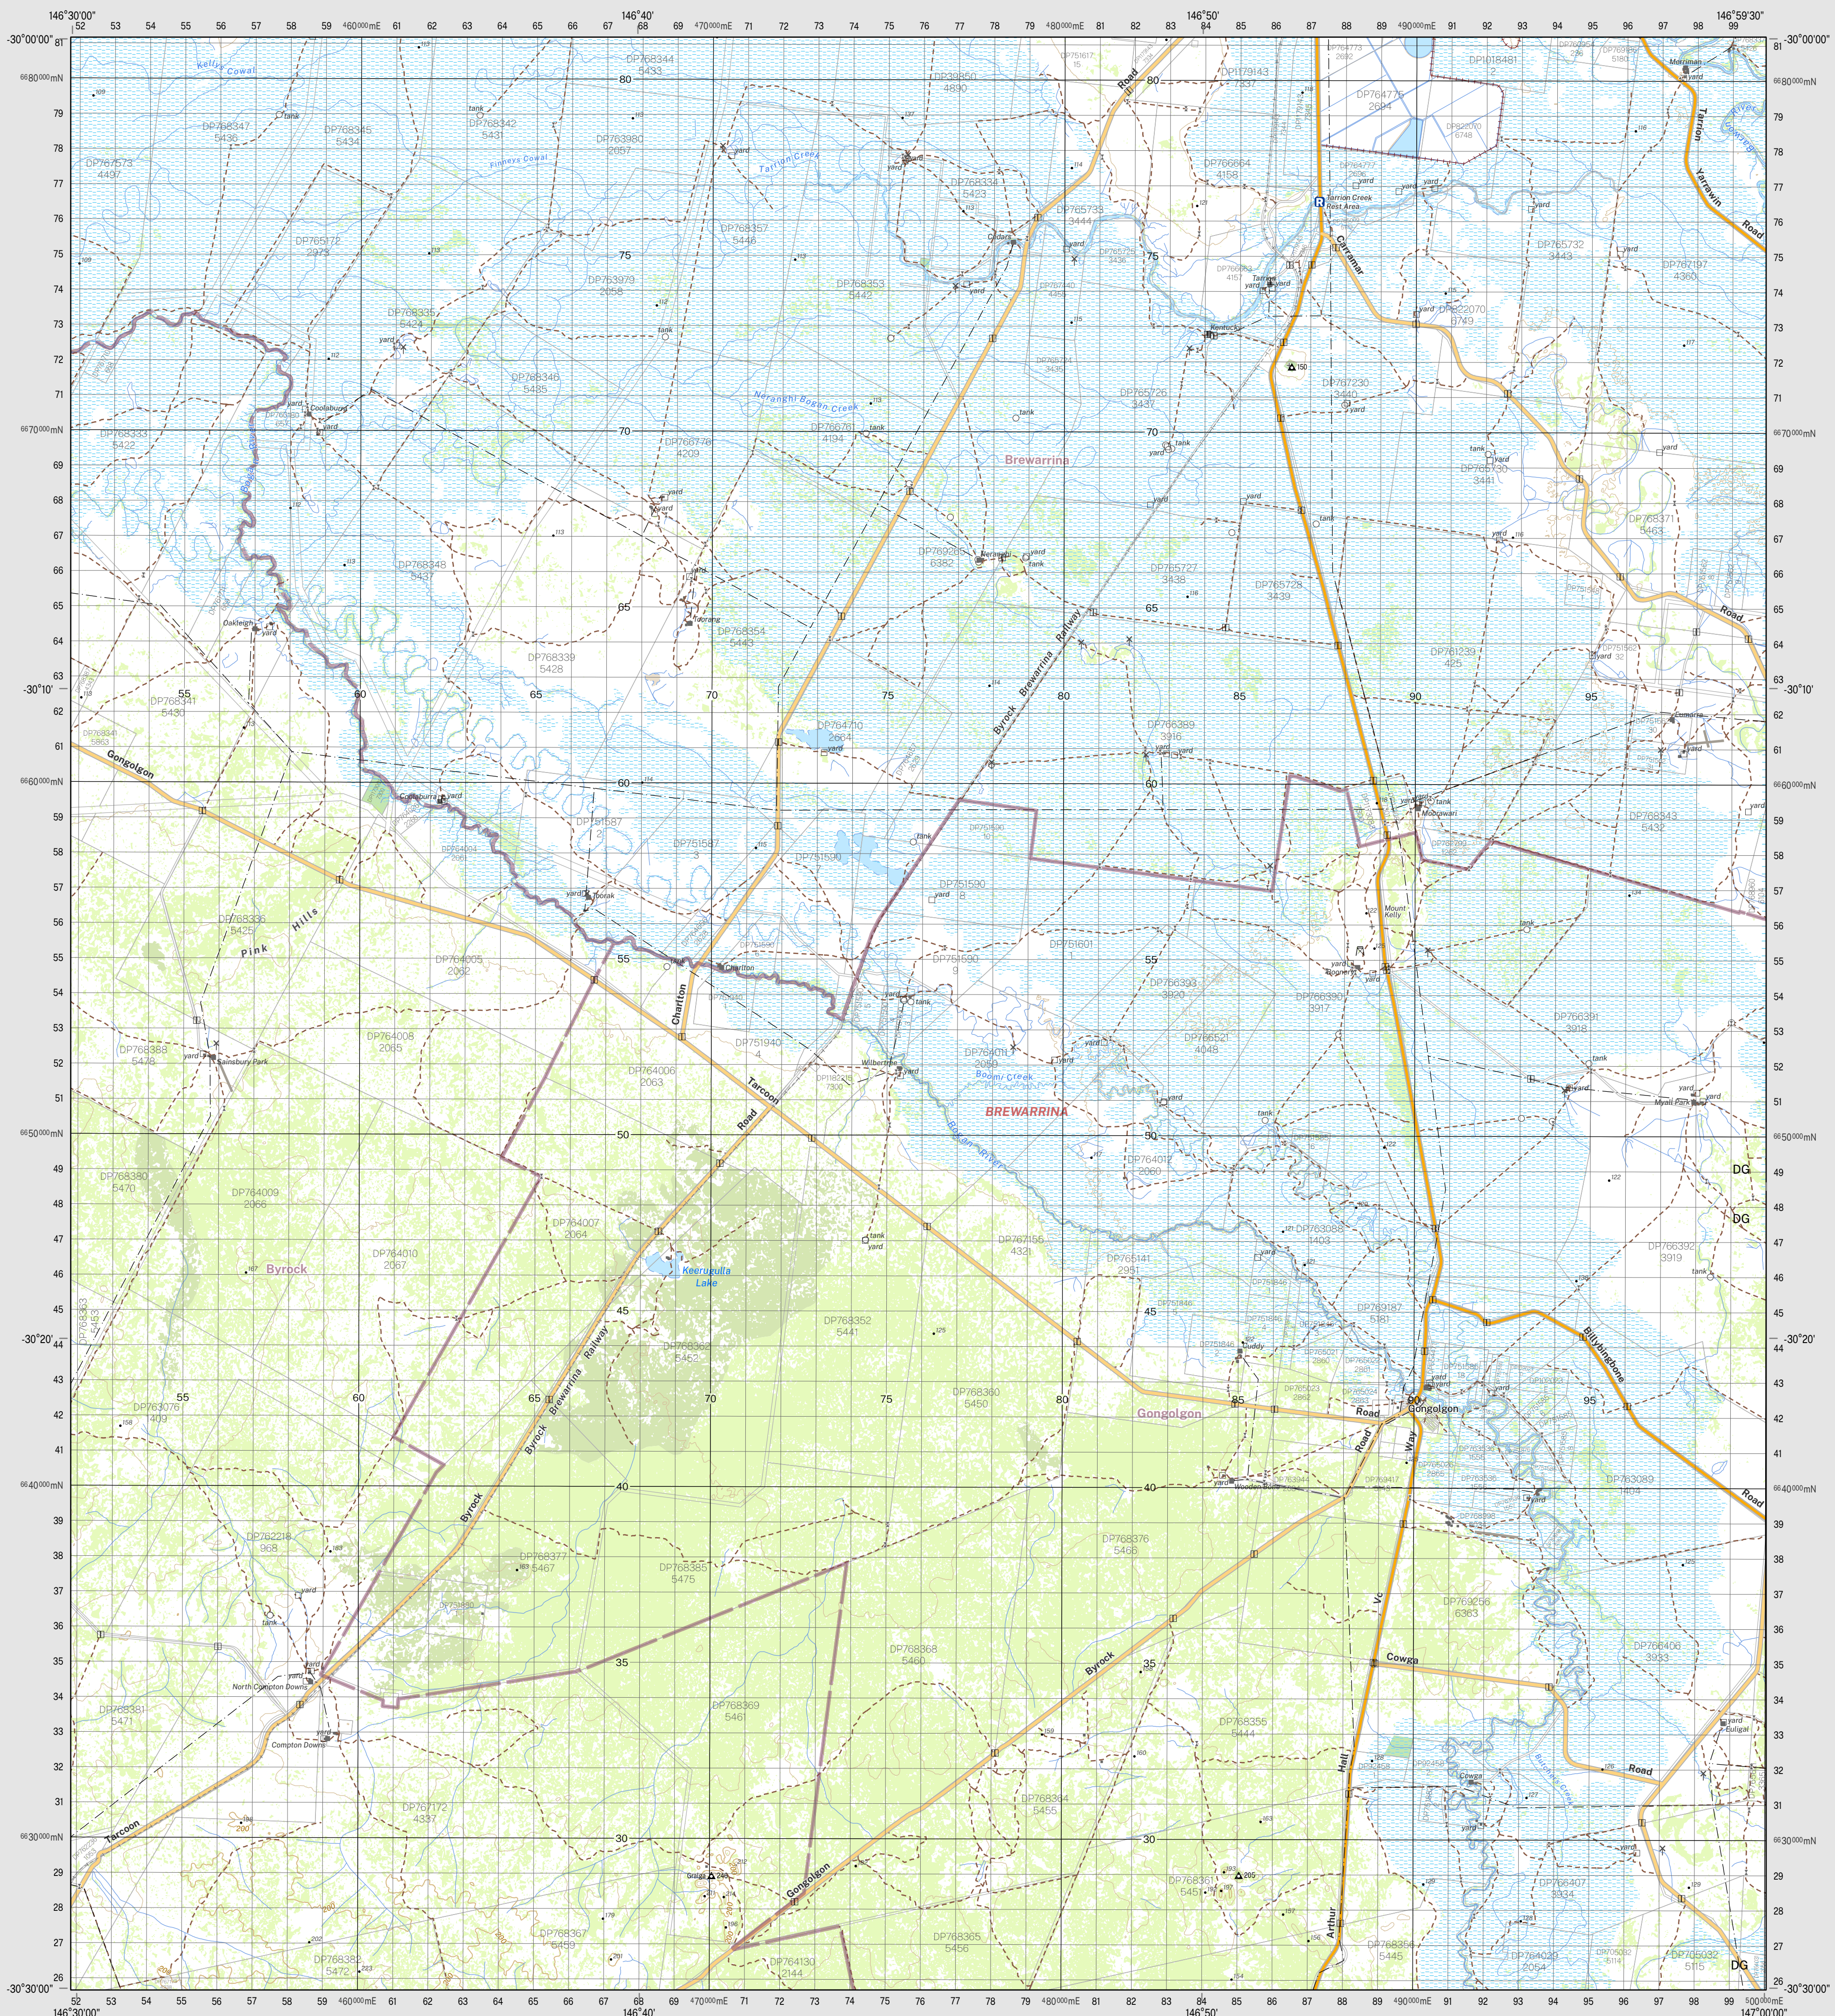

CONTOUR INTERVAL 20 METRES

Magnetic North is approximately 9.94°E of Grid North
DCS Spatial Services has applied the Creative Commons Attribution 4.0 International Licence...

- Legend listing symbols for roads, railways, waterways, and other geographical features.

Disclaimer: The publisher of and/or contributors to this publication accept no responsibility for the accuracy, completeness, or relevance to the user's purpose or omission of errors therein...

Topographic Map

GONGOLGON 1:100 000

8237 October 2022

Table showing adjacent map sheets: WARRANEENA 8136, BREWARRINA 8238, NARRAN 8338, GONGOLGON 8237, GEERA 8337-N, BILLYINGONG 8337-S, BYROCK 8136, GLENARIFF 8236, WOMBOIN 8336-N, MARRA 8336-S.

GDA2020

GONGOLGON 8237

GONGOLGON 8237

THIS MAP MAY CONTAIN AUTOMATION ERRORS OR OMISSIONS.

GONGOLGON 8237

GONGOLGON 8237