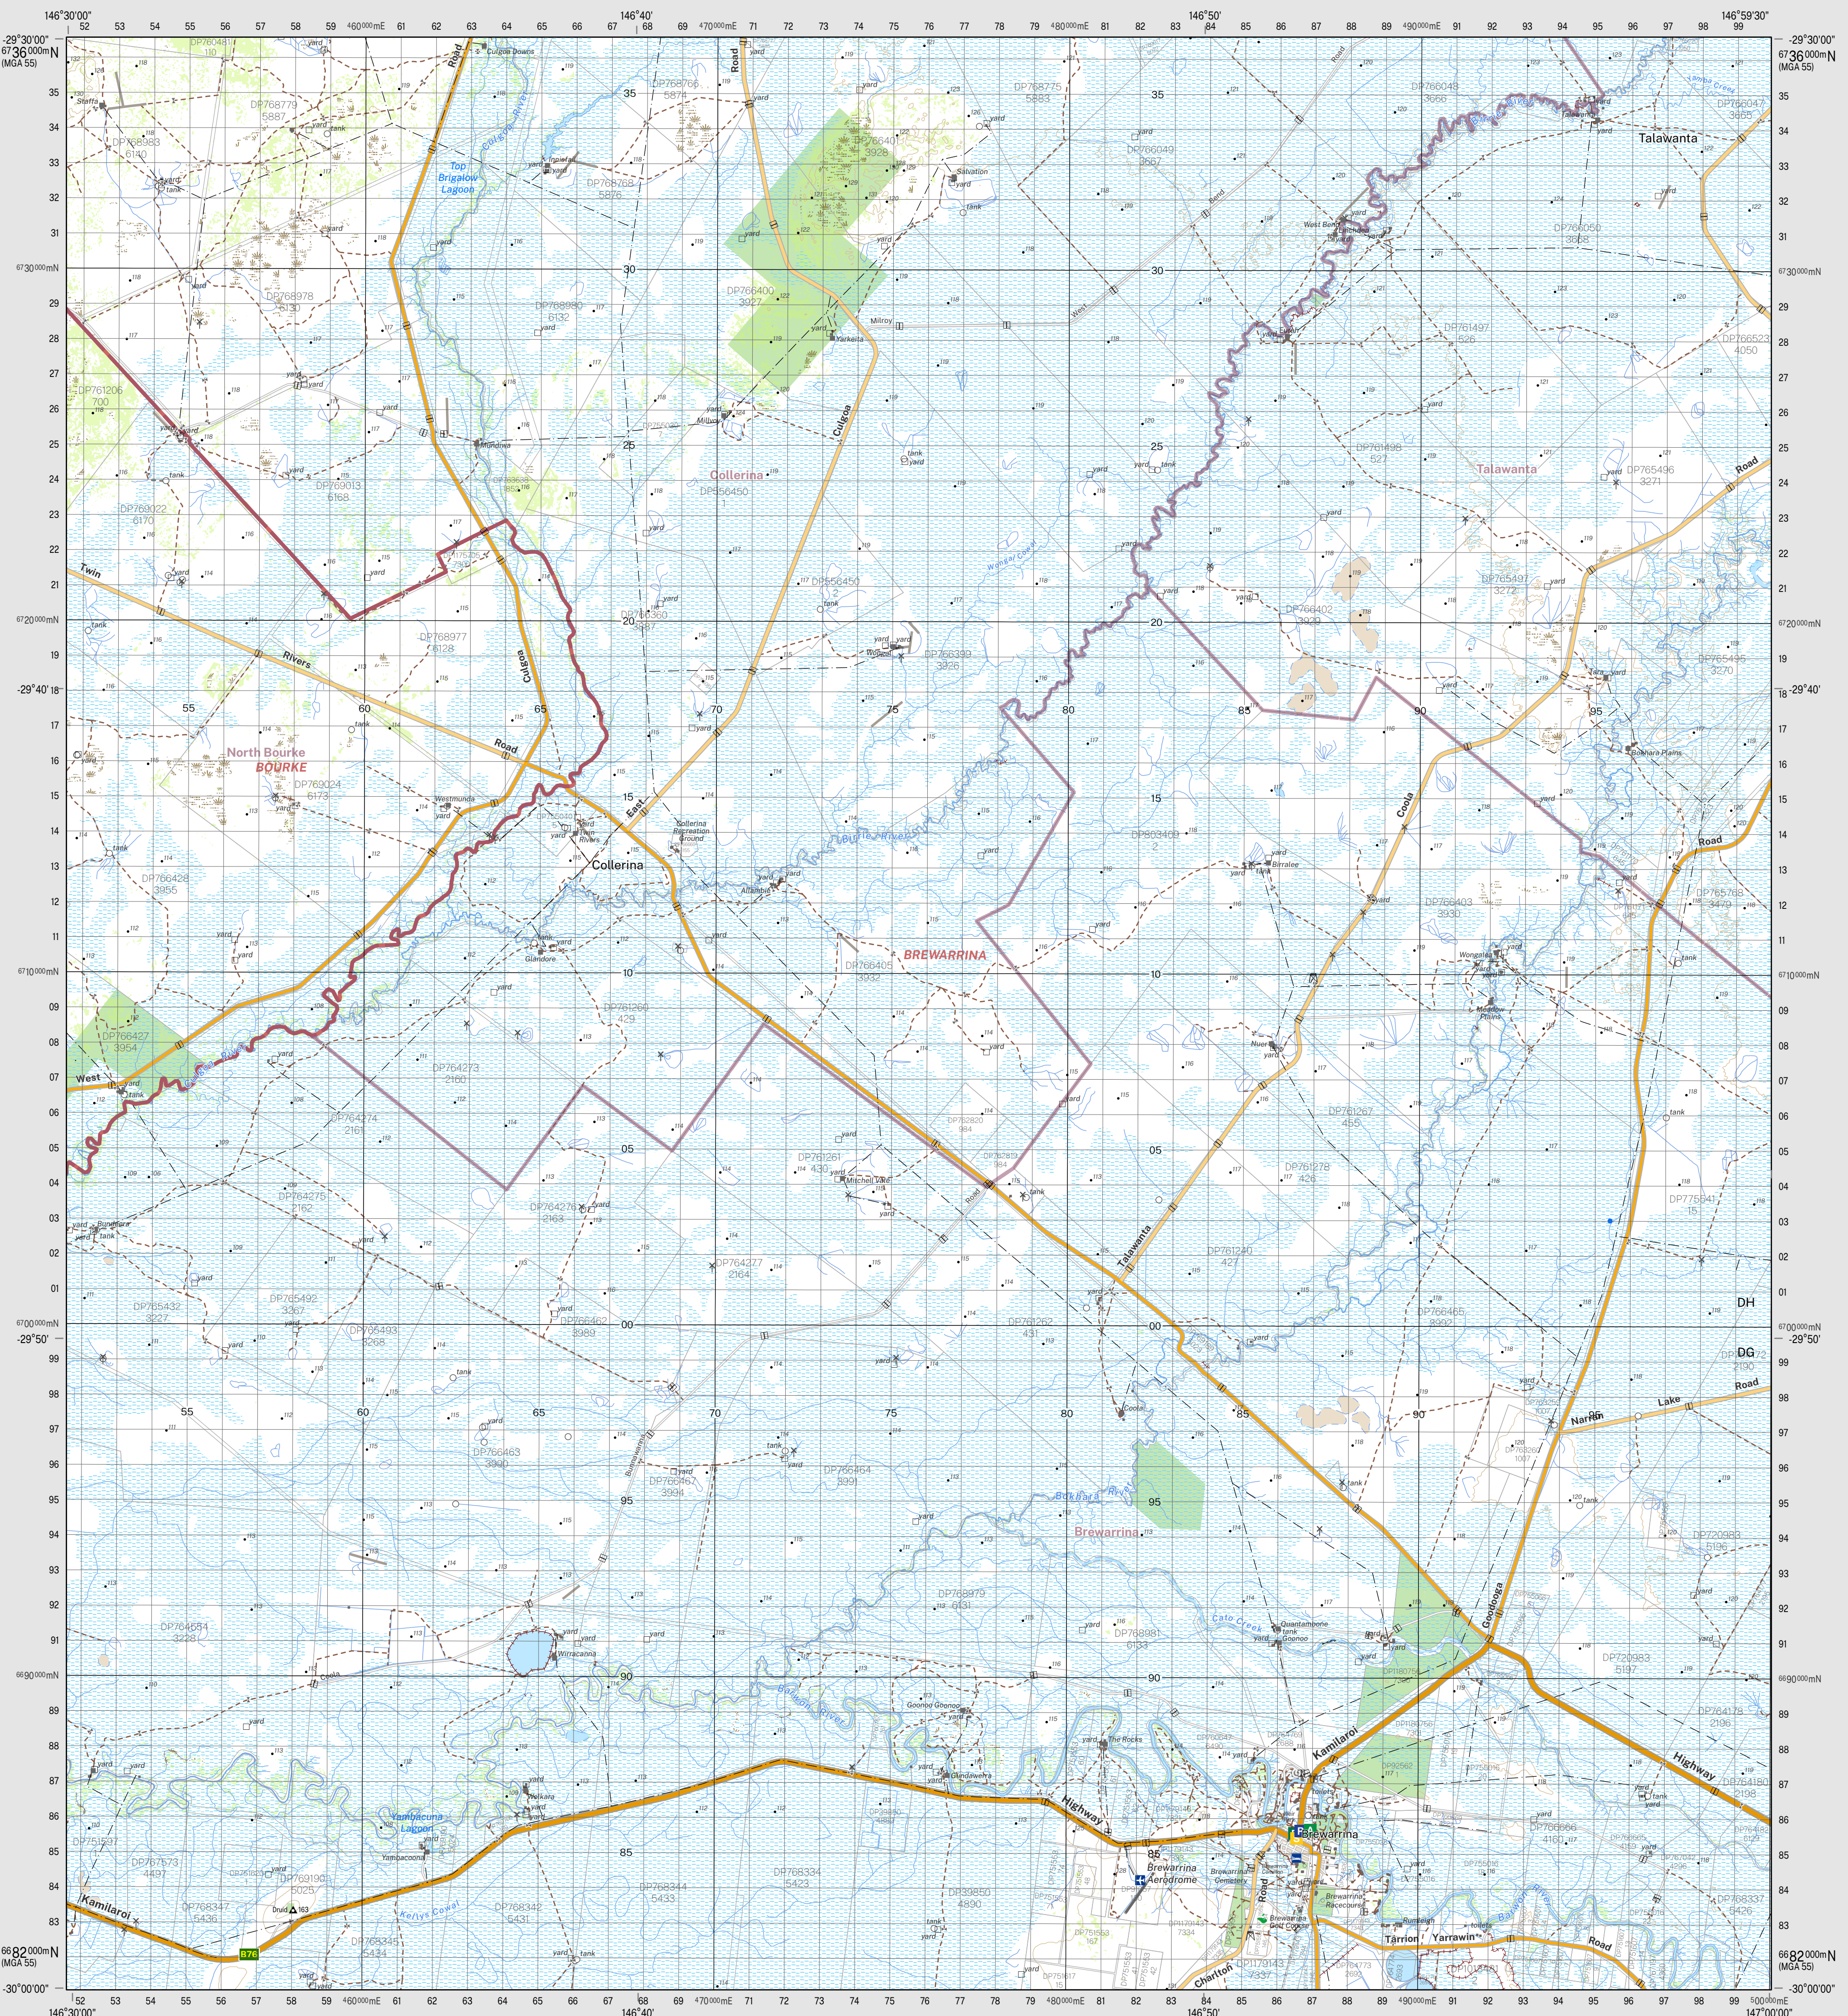

CONTOUR INTERVAL 20 METRES

Magnetic North is approximately 9.79°E of Grid North
DCS Spatial Services has applied the Creative Commons Attribution 4.0 International Licence...

- Legend for map symbols including roads, railways, airports, buildings, and terrain features.

Disclaimer: The publisher of and/or contributors to this publication accept no responsibility for the accuracy, completeness, or relevance to the user's purpose or omission of errors therein...

Topographic Map

BREWARRINA 1:100 000

8238 October 2022

Table of adjacent map sheets: GERADA 839, WELMORNGLE 8239, GONGOLGON 8338, WARRAVEENA 8108, BREWARRINA 8238, NARRAN 8338, MOUNT OXLEY 8327, GONGOLGON 8237, GEERA 8337-N, SILLINGBONE 8337-S.

BREWARRINA 8238

BREWARRINA 8238

THIS MAP MAY CONTAIN AUTOMATION ERRORS OR OMISSIONS.

BREWARRINA 8238

BREWARRINA 8238