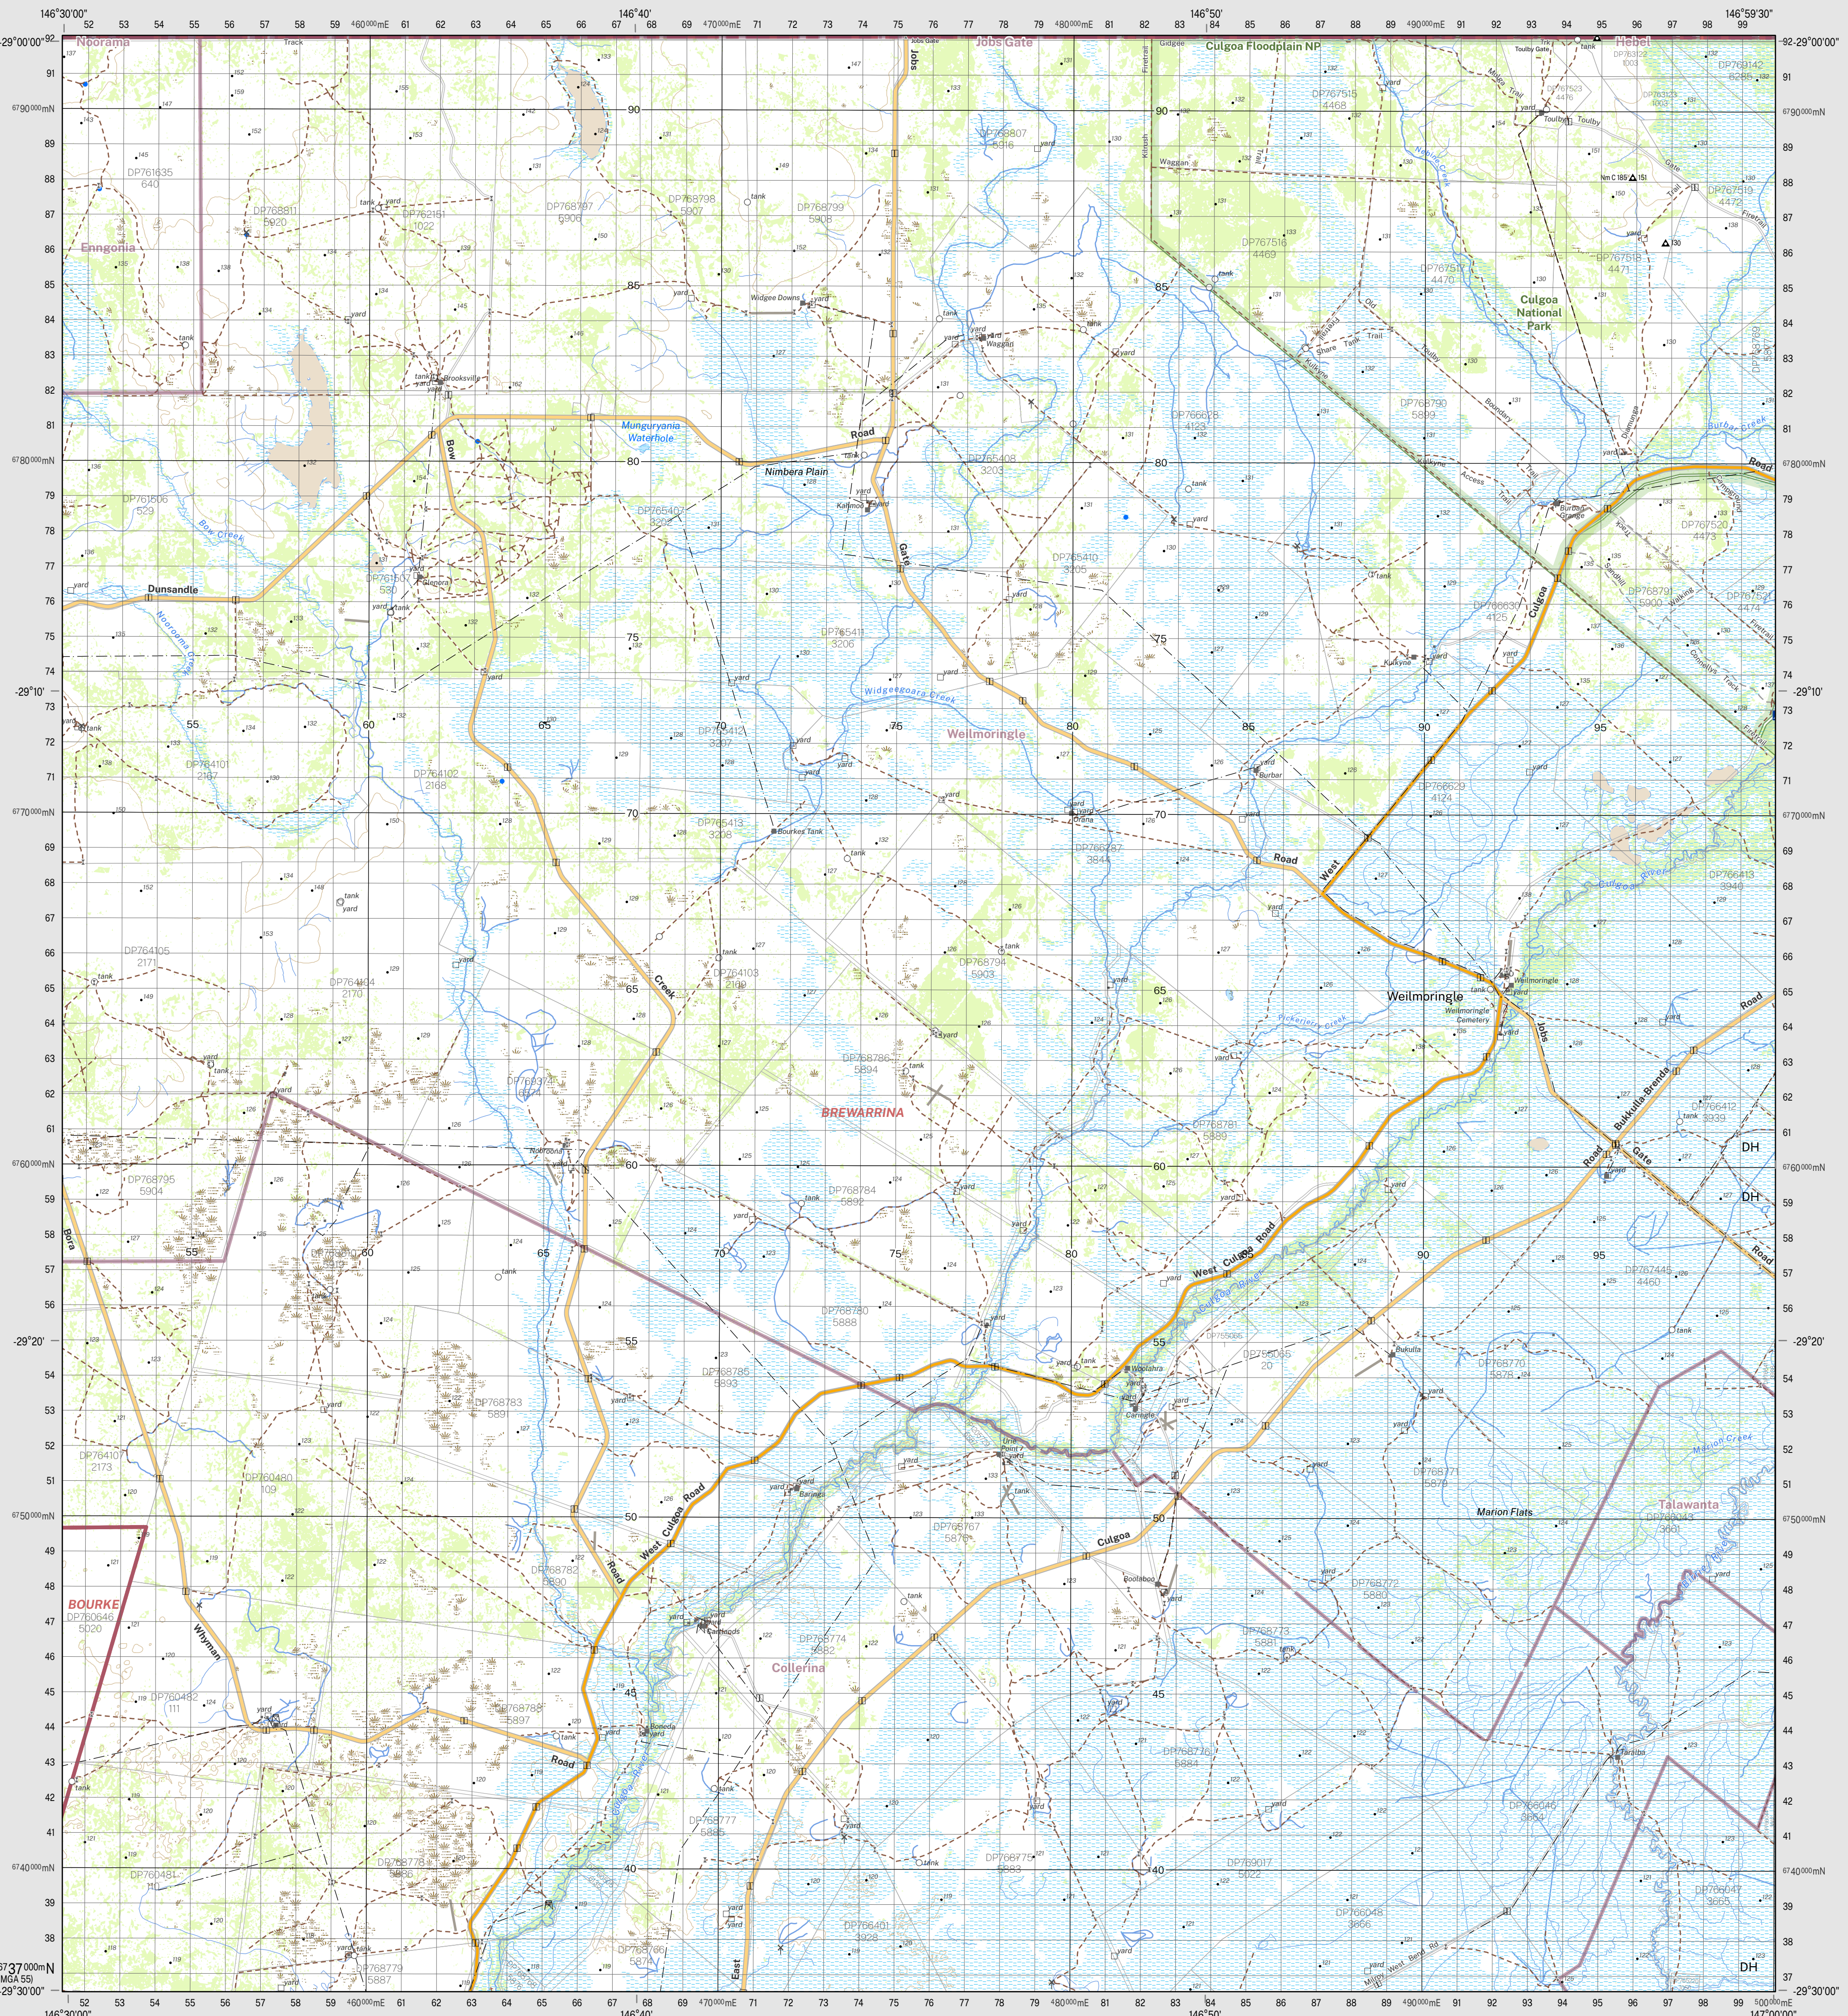

CONTOUR INTERVAL 20 METRES

Magnetic North is approximately 9.64°E of Grid North
DCS Spatial Services has applied the Creative Commons Attribution 4.0 International Licence...

- Legend listing symbols for roads, railways, water features, buildings, and other geographical features.

Disclaimer: The publisher of and/or contributors to this publication accept no responsibility for the accuracy, completeness, or relevance to the user's purpose or omission of errors therein...

Topographic Map

WEILMORINGLE
1:100 000

8239
October 2022

Table showing map grid coordinates for Queensland, including GERARA 8139, WEILMORINGLE 8239, G000000GA 8339, WARRAWEENA 8138, BREWARRINA 8238, and NARRAN 8338.

GDA2020

WEILMORINGLE 8239

WEILMORINGLE 8239

THIS MAP MAY CONTAIN AUTOMATION ERRORS OR OMISSIONS.

WEILMORINGLE 8239

WEILMORINGLE 8239