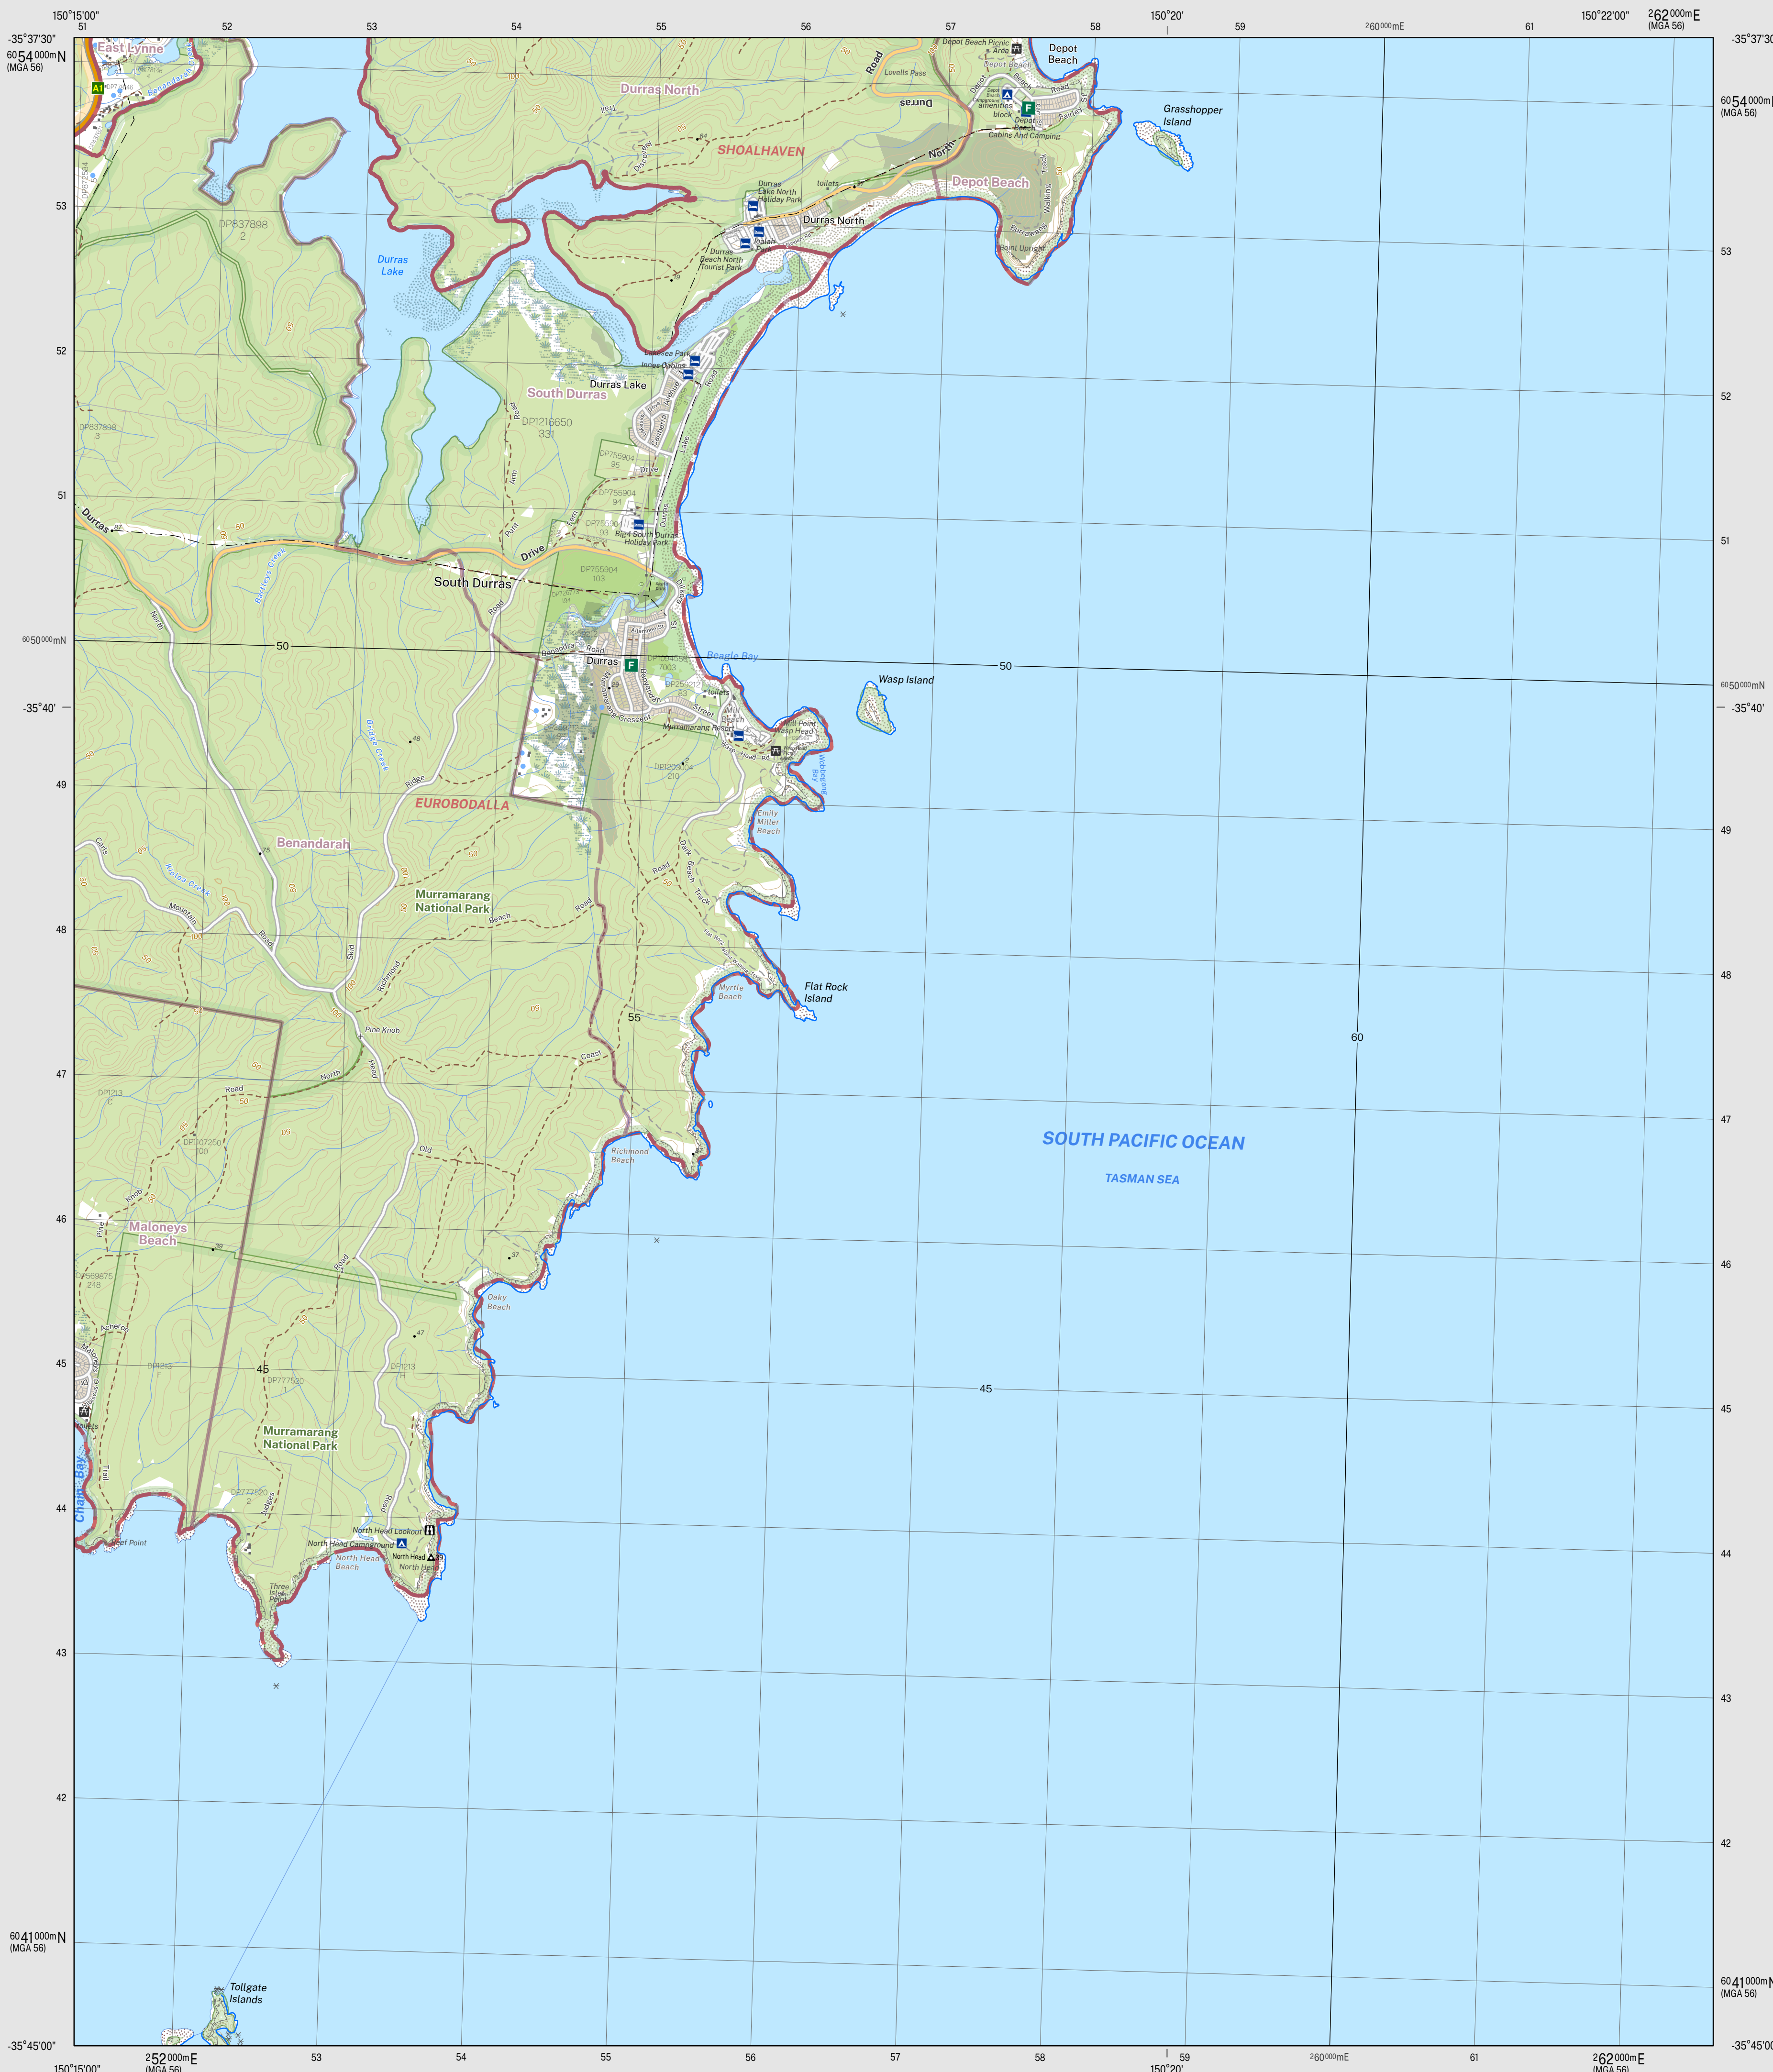

Scale 1:25,000

CONTOUR INTERVAL 10 METRES

Magnetic North is approximately 13.18° E of Grid North
DCS Spatial Services has applied the Creative Commons Attribution 4.0 International Licence...

- Legend listing symbols for roads, railways, airports, buildings, parks, water features, and other geographical features.

Disclaimer: The publisher of and/or contributors to this publication accept no responsibility for the accuracy, completeness, or relevance to the user's purpose or omission of errors therein...

Topographic Map

DURRAS
1:25 000

8926-1S

October 2022

GDA2020

DURRAS 8926-1S

DURRAS 8926-1S

THIS MAP MAY CONTAIN AUTOMATION ERRORS OR OMISSIONS.

DURRAS 8926-1S