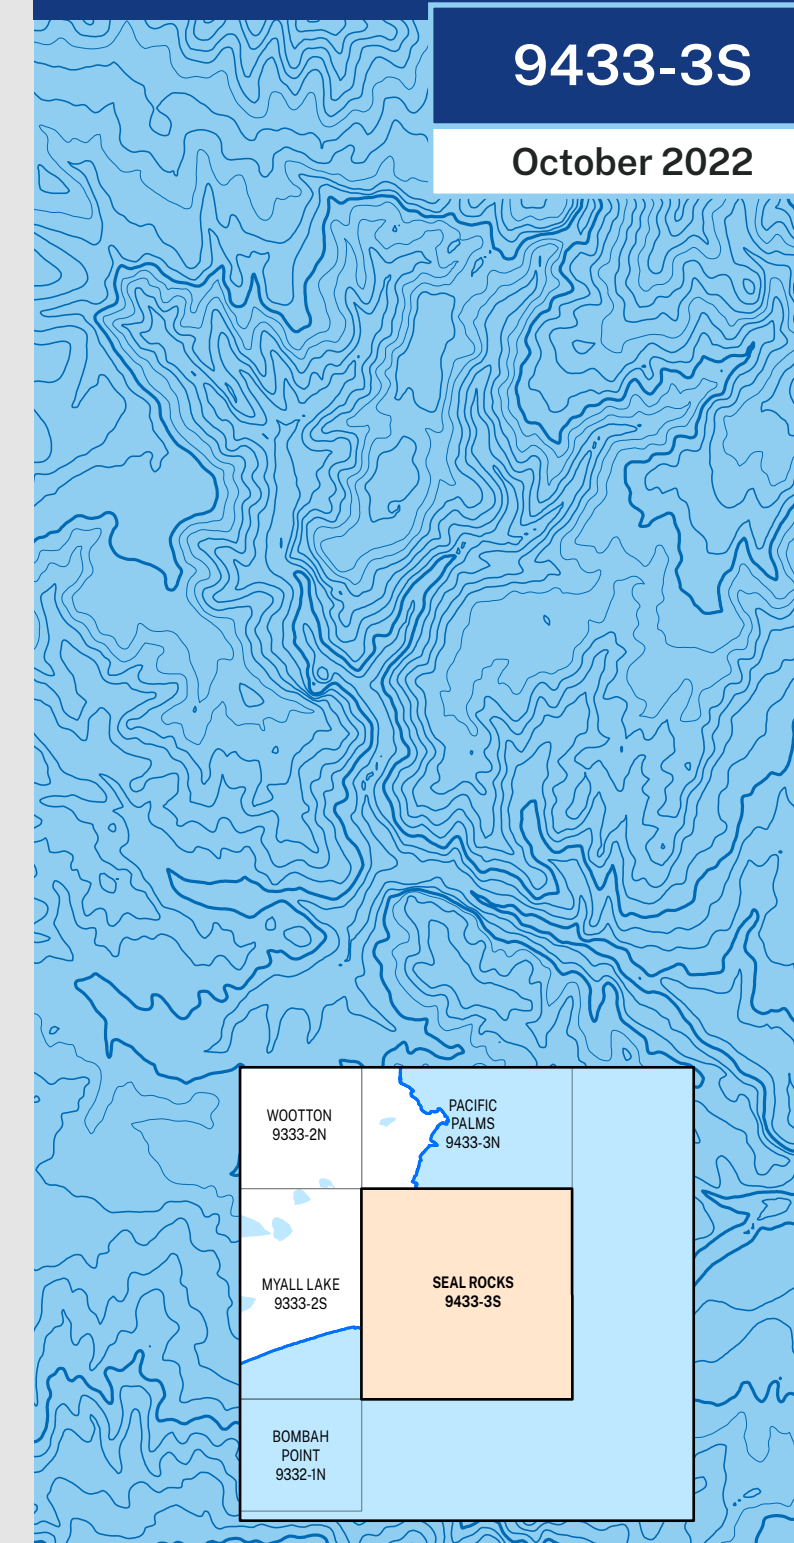

Scale 1:25,000

CONTOUR INTERVAL 10 METRES

Magnetic North is approximately 12.65° E of Grid North
DCS Spatial Services has applied the Creative Commons Attribution 4.0 International Licence...

- Legend listing symbols for roads, railways, airports, buildings, parks, water features, and other geographical features.

Disclaimer: The publisher of and/or contributors to this publication accept no responsibility for the accuracy, completeness, or relevance to the user's purpose or omission or errors therein...

Topographic Map

SEAL ROCKS 1:25 000

9433-3S

October 2022

GDA2020

SEAL ROCKS 9433-3S

SEAL ROCKS 9433-3S

SEAL ROCKS 9433-3S

THIS MAP MAY CONTAIN AUTOMATION ERRORS OR OMISSIONS.