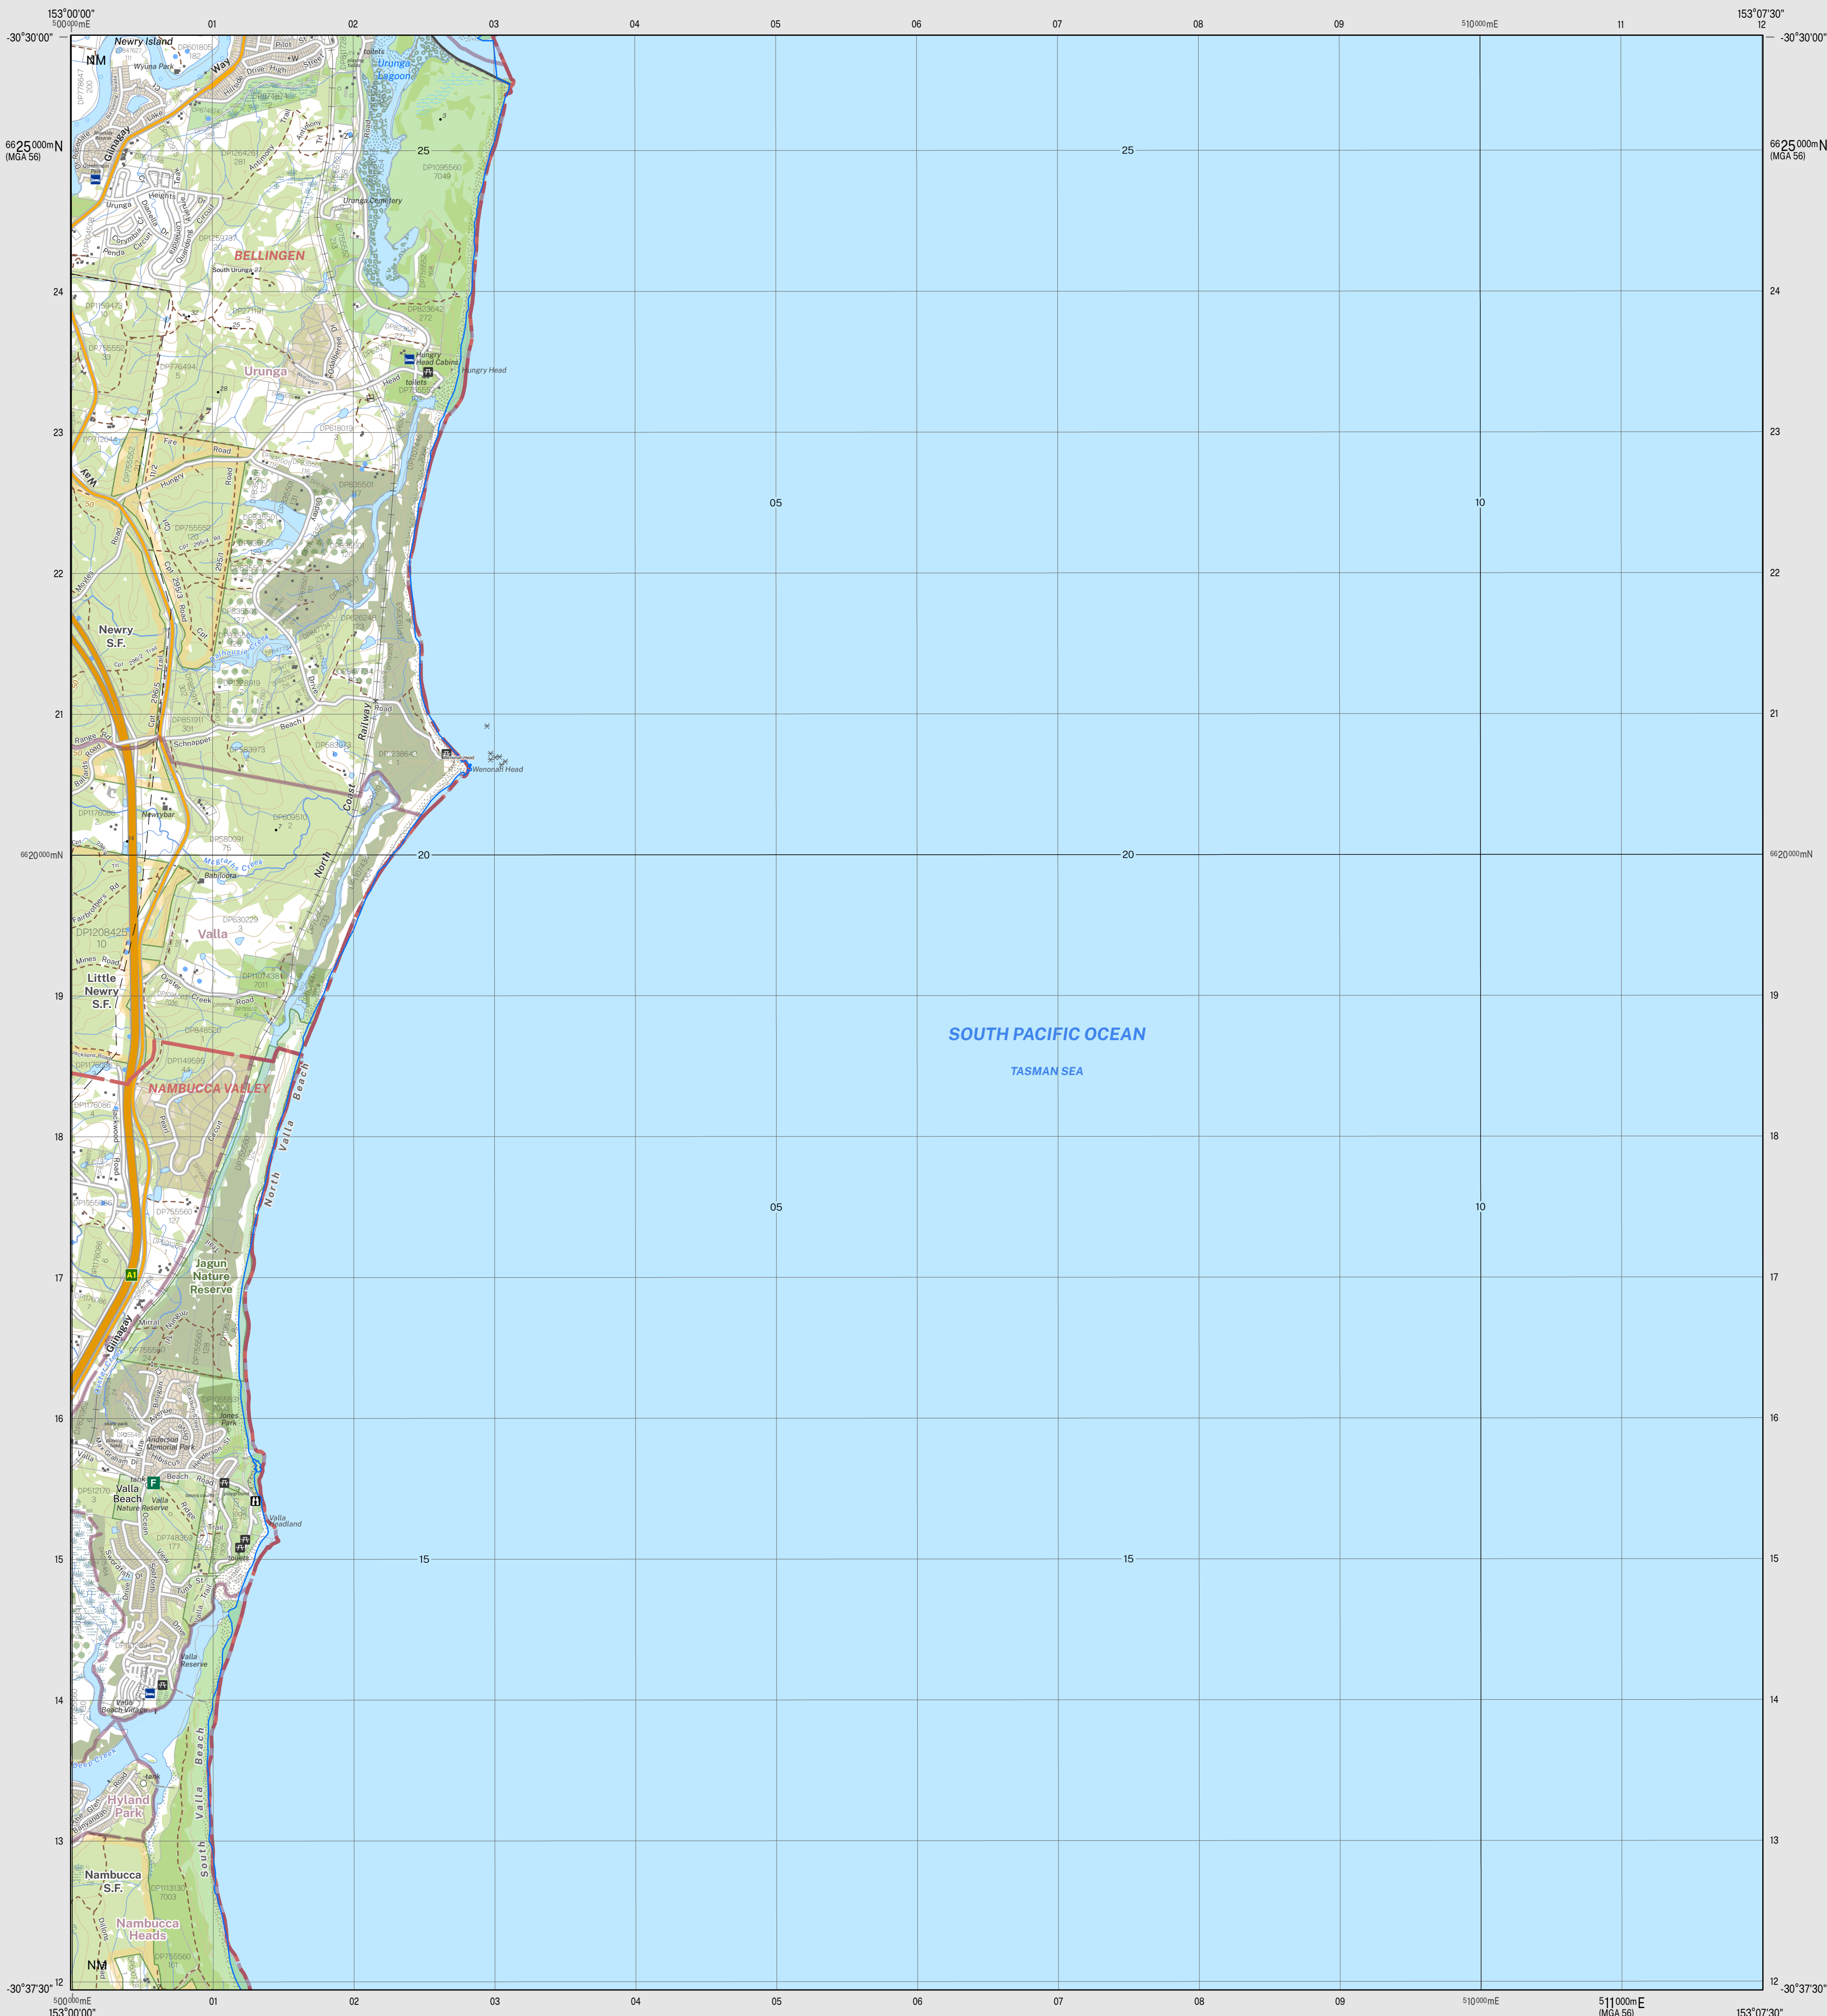

Scale 1:25,000

CONTOUR INTERVAL 10 METRES

Magnetic North is approximately 12.12°E of Grid North
DCS Spatial Services has applied the Creative Commons Attribution 4.0 International Licence...

- Legend listing symbols for roads, railways, airports, buildings, vegetation, and other features.

Disclaimer: The publisher of and/or contributors to this publication accept no responsibility for the accuracy, completeness, or relevance to the user's purpose or omission or errors therein...

Topographic Map

WENONAH HEAD
1:25 000

9536-4N

October 2022

GDA2020

WENONAH HEAD 9536-4N

WENONAH HEAD 9536-4N

WENONAH HEAD 9536-4N

THIS MAP MAY CONTAIN AUTOMATION ERRORS OR OMISSIONS.

WENONAH HEAD 9536-4N