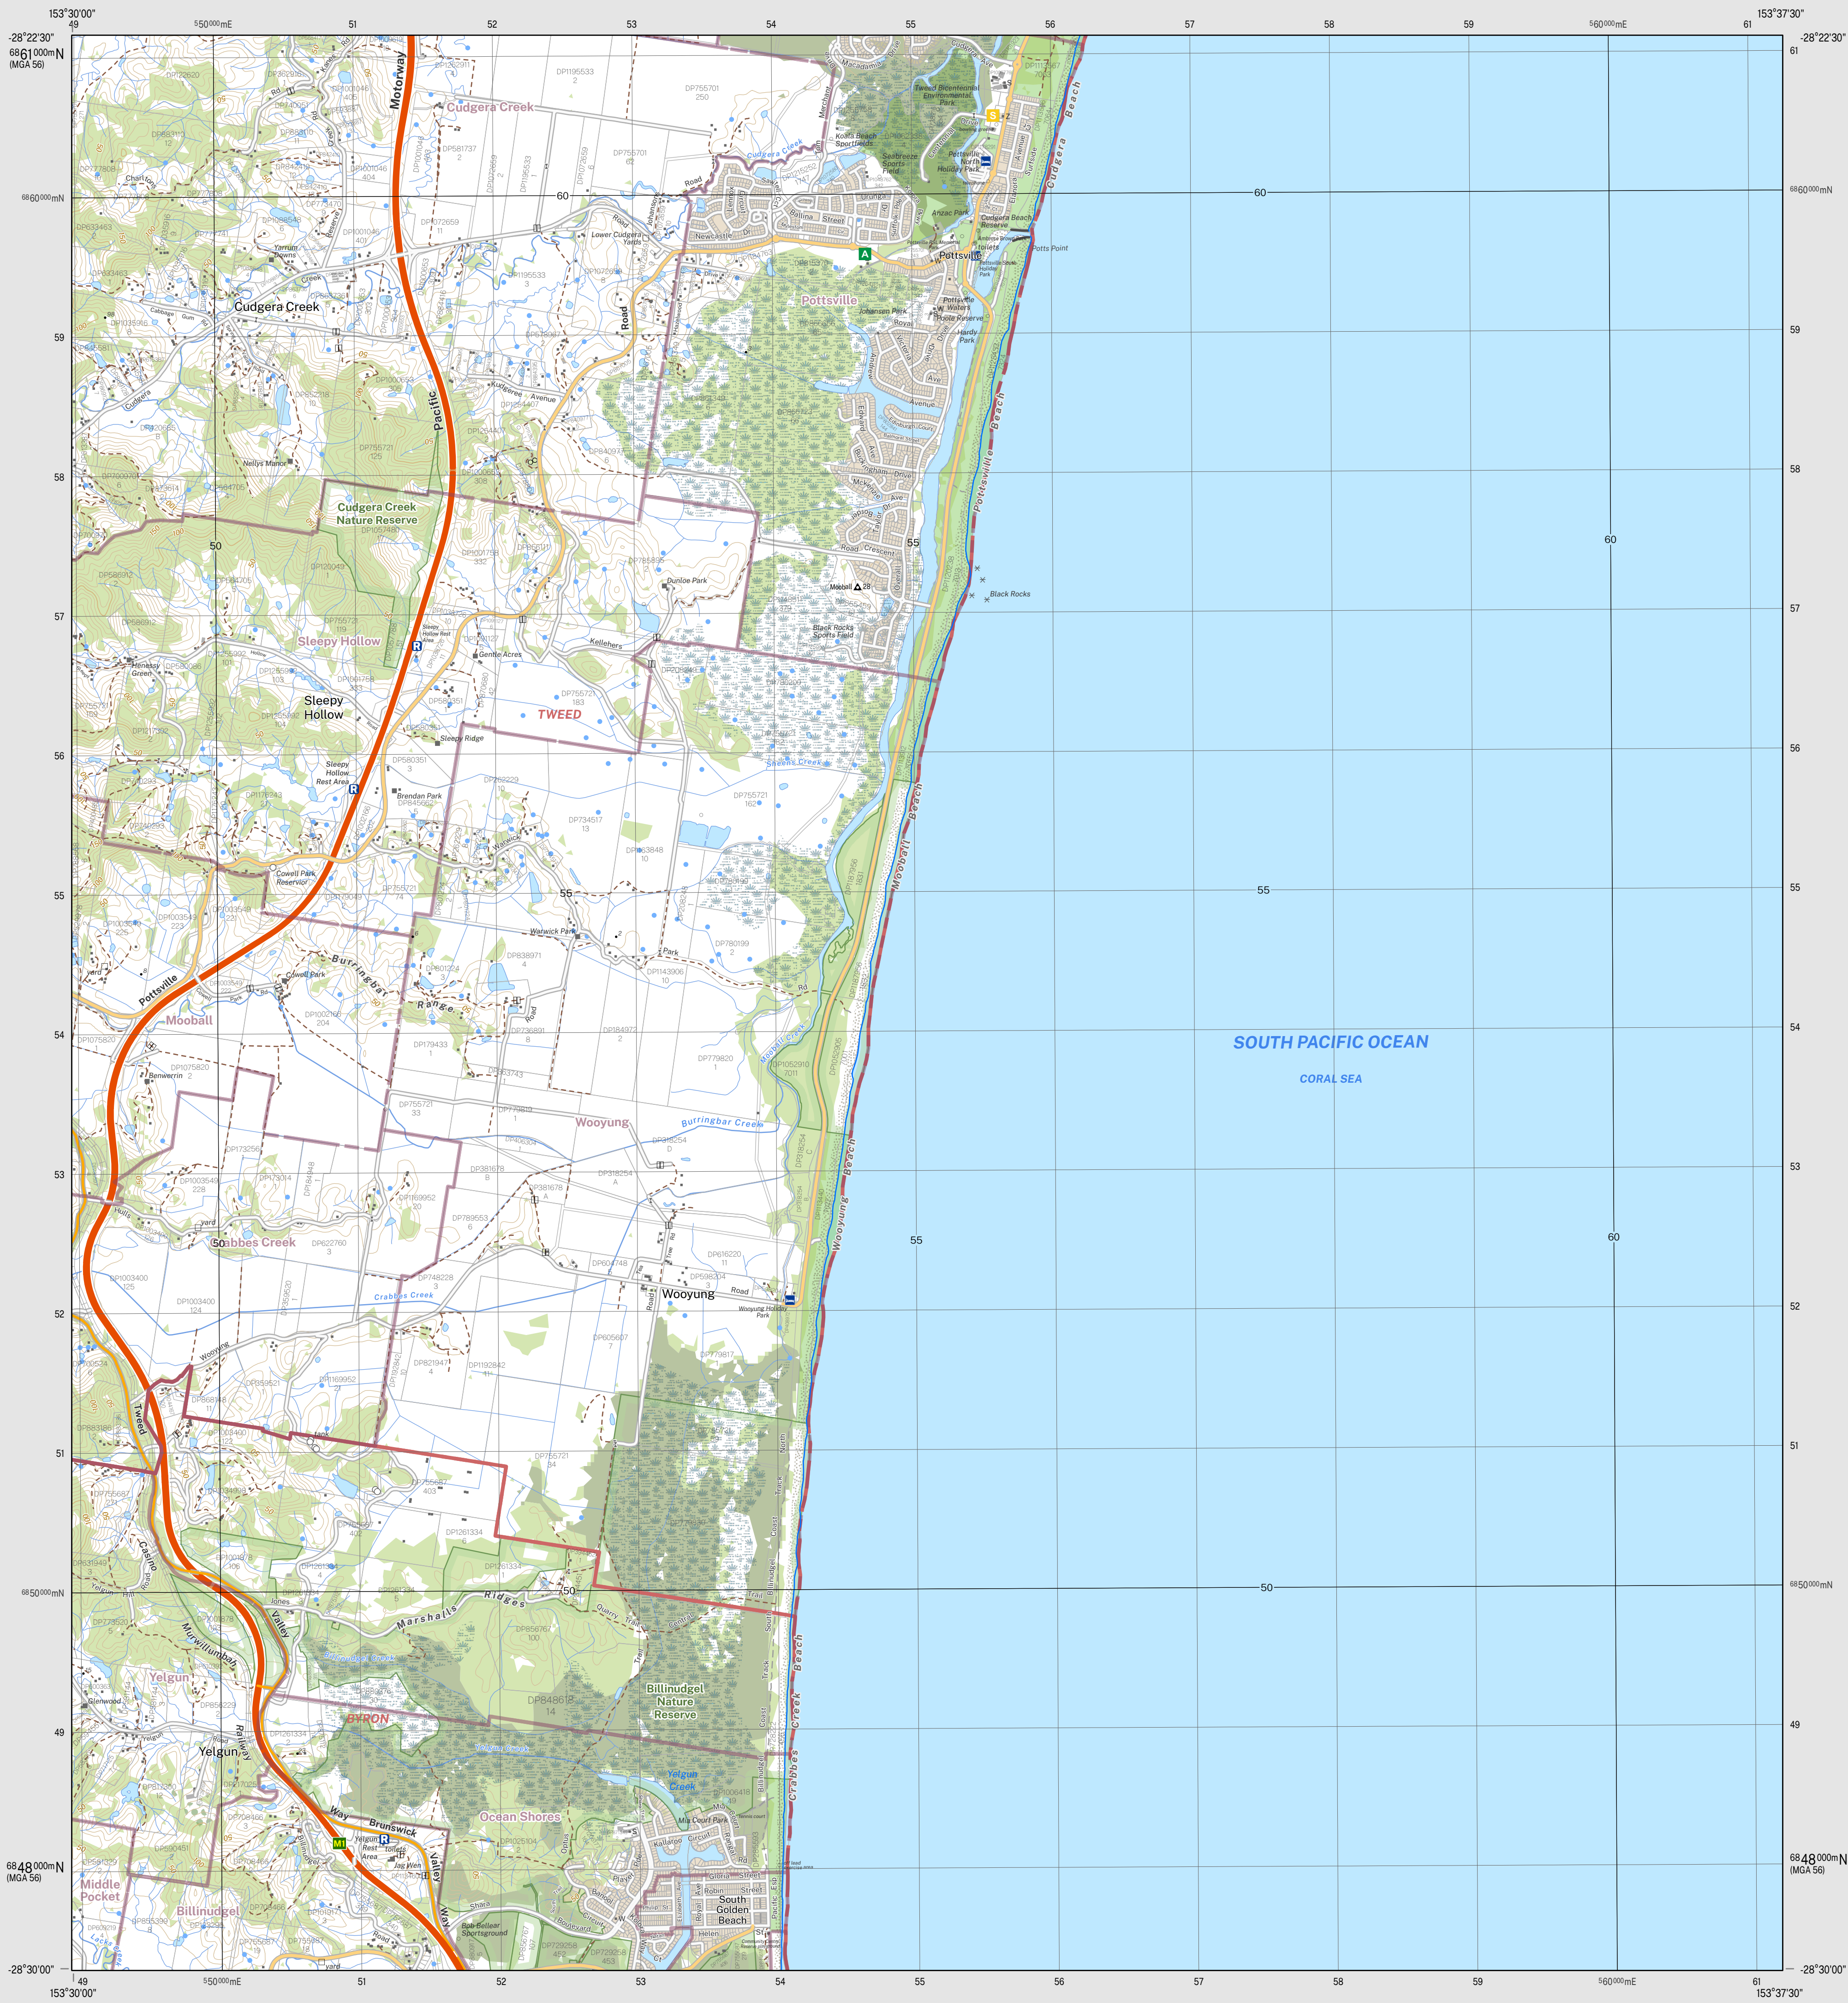

Scale 1:25,000

CONTOUR INTERVAL 10 METRES

Magnetic North is approximately 11.54° E of Grid North
DCS Spatial Services has applied the Creative Commons Attribution 4.0 International Licence...

- Legend listing symbols for roads (Motorway, Arterial, Distributor, etc.), rail, airports, parks, water features, and other landmarks.

Disclaimer: The publisher of and/or contributors to this publication accept no responsibility for the accuracy, completeness, or relevance to the user's purpose or omission or errors therein...

Topographic Map

POTTSVILLE 1:25 000

9641-3S

October 2022

GDA2020

THIS MAP MAY CONTAIN AUTOMATION ERRORS OR OMISSIONS.

POTTSVILLE 9641-3S

POTTSVILLE 9641-3S

POTTSVILLE 9641-3S

POTTSVILLE 9641-3S

Map grid coordinates: 153°30'00" to 153°37'30" E; 28°22'30" to 28°30'00" S. Grid lines are labeled every 30 seconds.